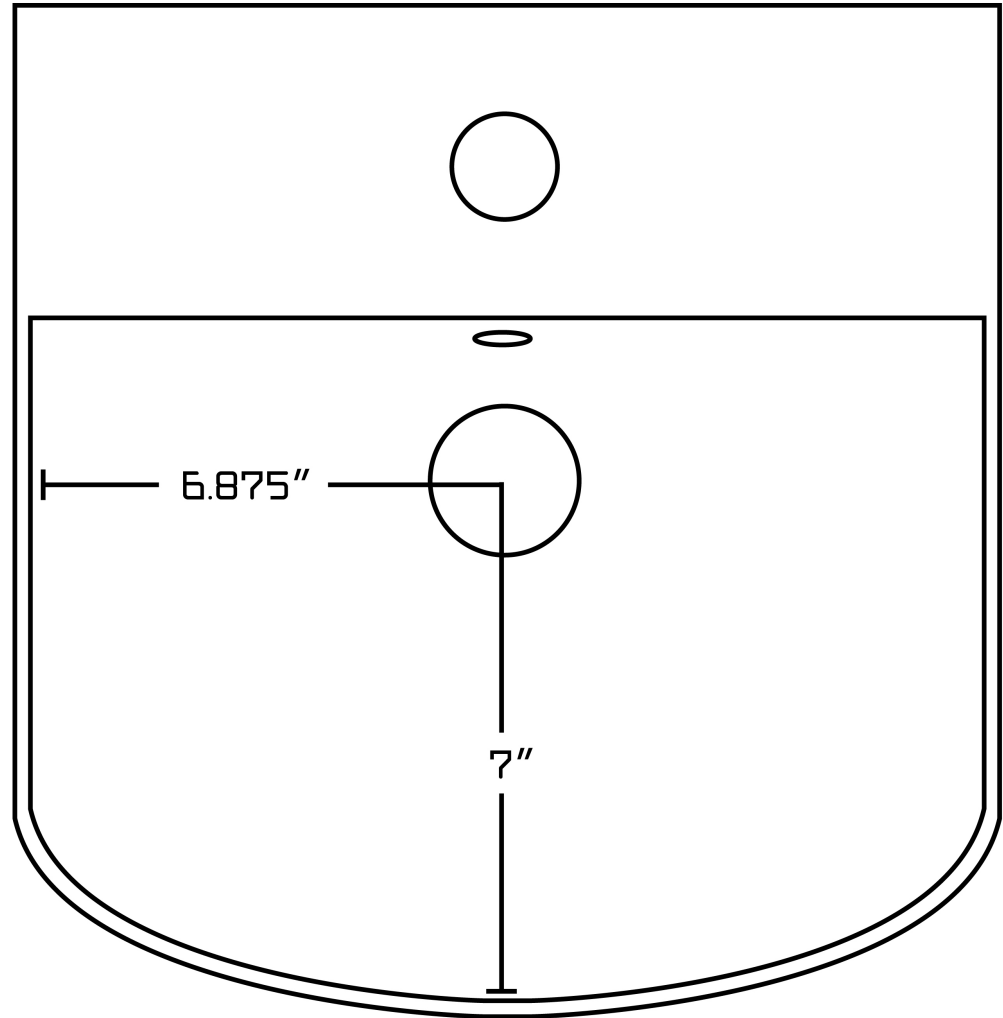

Feature(s):

- This product is a bundle (set of multiple products).
- This bathroom vessel sink set features a rectangle shape with a modern style.
- This product is made for above counter installation.
- DIY installation instructions are included in the box.
- This bathroom vessel sink set is designed for a 1 hole faucet and the faucet drilling location is on the center.
- Comes with an overflow for safety.
- This bathroom vessel sink set features 1 sink.
- This bathroom vessel sink set is made with ceramic.
- The primary color of this product is white and it comes with chrome hardware.
- Smooth non-porous surface; prevents from discoloration and fading.
- Double fired and glazed for durability and stain resistance.
- 1.75-in. standard USA-Canada drain opening.
- 13.75-in. Width (left to right).
- 14-in. Depth (back to front).
- 3.75-in. Height (top to bottom).
- All dimensions are nominal.
- This product can usually be shipped out in 1 day.
- Quality control approved in Canada.
- Each box on your order is physically opened-up and inspected to make sure only the highest quality product is shipped.
- We take and store photos of every single quality audit of every single order we ship.
- You can see them when you track your order on our website.
- THIS PRODUCT INCLUDE(S): 1x bathroom sink faucet in chrome color (1784), 1x bathroom vessel sink in white color (20282).

Product ID:	20282
Product Type:	Bathroom Vessel Sink Set
Shape:	Rectangle
Install Type:	Above Counter
Faucet Drilling:	1 Hole
Faucet Drilling Location:	Center
Overflow:	Yes
Num Of Sinks:	1
Includes Faucets:	Yes
Includes Drains:	No
Width Group:	10-in. - 19-in.
Front Bowl Thickness:	4
Material:	Ceramic
Style:	Modern
Finish:	Enamel Glaze
Hardware Color:	Chrome
Color:	White
Recommended Ship Method:	SP

13.75"

14"

6.875"

7"

14"