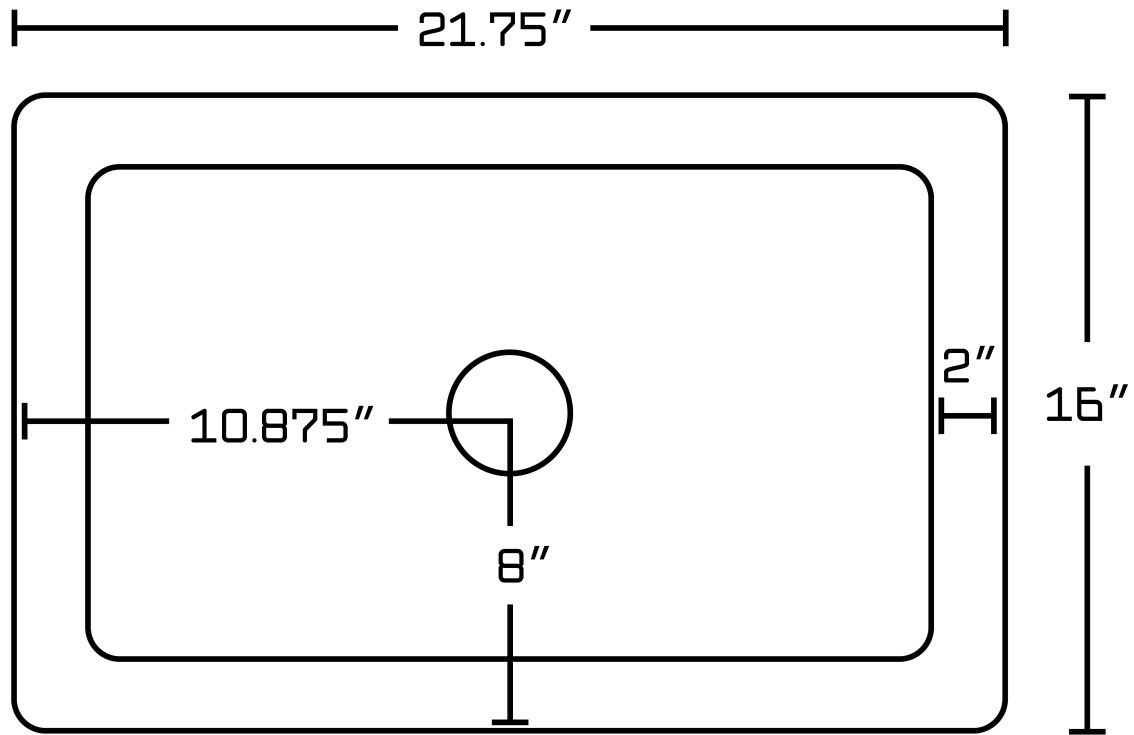

**Feature(s):**

- This product is a bundle (set of multiple products).
- This bathroom vessel sink set features a rectangle shape with a modern style.
- This product is made for drop in installation.
- DIY installation instructions are included in the box.
- This bathroom vessel sink set is designed for a deck mount faucet and the faucet drilling location is on the deck mount.
- Comes with an overflow for safety.
- This bathroom vessel sink set features 1 sink.
- This bathroom vessel sink set is made with ceramic.
- The primary color of this product is white and it comes with chrome hardware.
- Smooth non-porous surface; prevents from discoloration and fading.
- Double fired and glazed for durability and stain resistance.
- 1.75-in. standard USA-Canada drain opening.
- 21.75-in. Width (left to right).
- 16-in. Depth (back to front).
- 7.5-in. Height (top to bottom).
- All dimensions are nominal.
- This product can usually be shipped out in 1 day.
- Quality control approved in Canada.
- Each box on your order is physically opened-up and inspected to make sure only the highest quality product is shipped.
- We take and store photos of every single quality audit of every single order we ship.
- You can see them when you track your order on our website.
- THIS PRODUCT INCLUDE(S): 1x bathroom sink faucet in chrome color (16749), 1x bathroom vessel sink in white color (18090).

Product ID:	18090
Product Type:	Bathroom Vessel Sink Set
Shape:	Rectangle
Install Type:	Drop In
Faucet Drilling:	Deck Mount
Faucet Drilling Location:	Deck Mount
Overflow:	Yes
Num Of Sinks:	1
Includes Faucets:	Yes
Includes Drains:	No
Width Group:	20-in. - 29-in.
Top Thickness:	0.75
Material:	Ceramic
Style:	Modern
Finish:	Enamel Glaze
Hardware Color:	Chrome
Color:	White
Recommended Ship Method:	SP