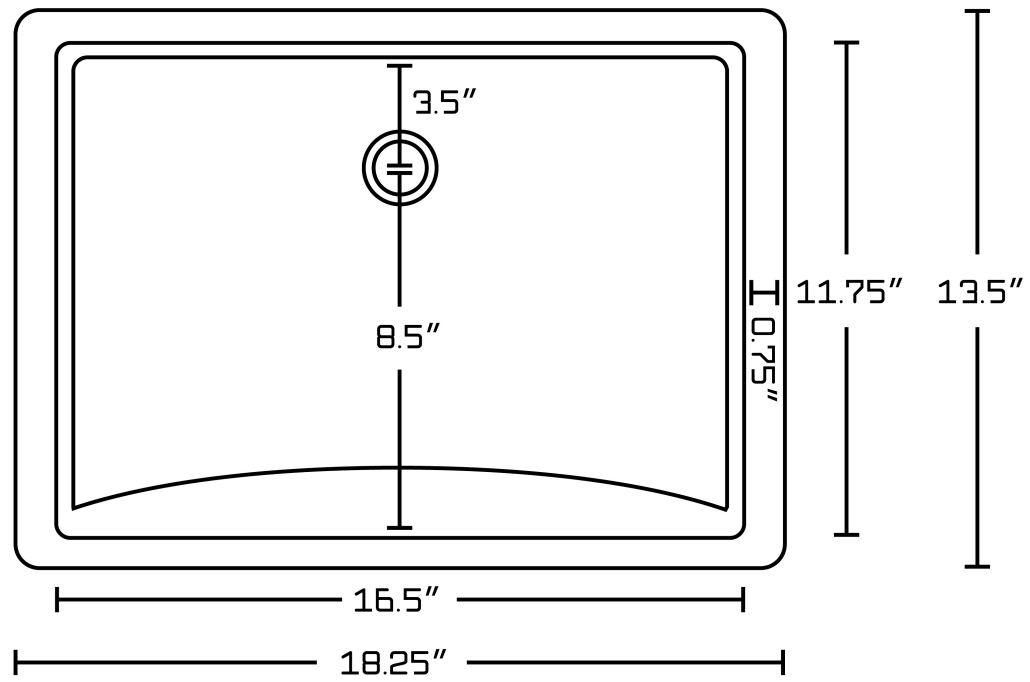

*Estimated as of 21 Jan 2022 12:57 PM.

Quality control approved in Canada. Each box on your order is physically opened-up and inspected to make sure only the highest quality product is shipped. We take and store photos of every single quality audit of every single order we ship. You can see them when you track your order on our website. This product is a group of multiple products. It features a rectangle shape. This bathroom undermount sink set is designed to be installed as a undermount bathroom undermount sink set. It is constructed with ceramic. This bathroom undermount sink set comes with a enamel glaze finish in Biscuit color.

Product ID:	20338
Product Type:	Bathroom Undermount Sink Set
Shape:	Rectangle
Install Type:	Undermount
Overflow:	Yes
Num Of Sinks:	1
Includes Faucets:	No
Includes Drains:	No
Undermount Sinks Color:	Biscuit
Width Group:	10-in. - 19-in.
Material:	Ceramic
Style:	Transitional
Finish:	Enamel Glaze
Hardware Color:	Gold
Color:	Biscuit
Recommended Ship Method:	SP