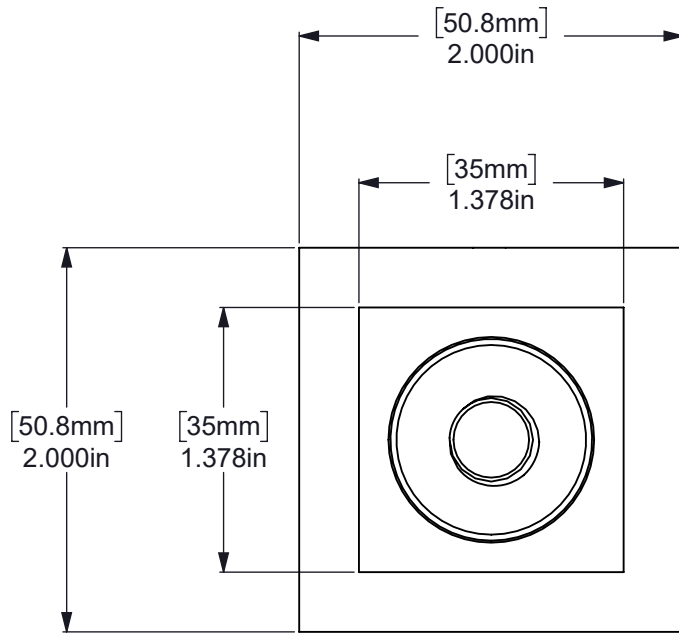

ITEM NO.	PART NUMBER	DESCRIPTION	QTY.
1	BPSQ-2-UN	BACKPLATE	1
2	BLSQSR-1.375	SQUARE TO CURTAIN ROD BRACKET	1
3	-	TUBE	1

APPROVED FOR PRODUCTION
 BY: RICHARD PAUL
 DATE: 7/14/2021

UNLESS OTHERWISE STATED

.X	±.3mm
.XX	±.15mm
.XXX	±.008mm

COPYRIGHT © Allied Brass 2021

THIRD ANGLE PROJECTION

DRAWN	7/14/2021	I.M	MATERIAL:	BRASS	FINISH	TBD
CHECKED	7/14/2021	P.D	DESCRIPTION:		QUANTITY	TBD
APPROVED	7/14/2021	R.A	Montero Collection Shower Rod Brackets		DRAWING No.	REV
					MT-99	0
				SCALE	1:1	SHEET: 01 A4