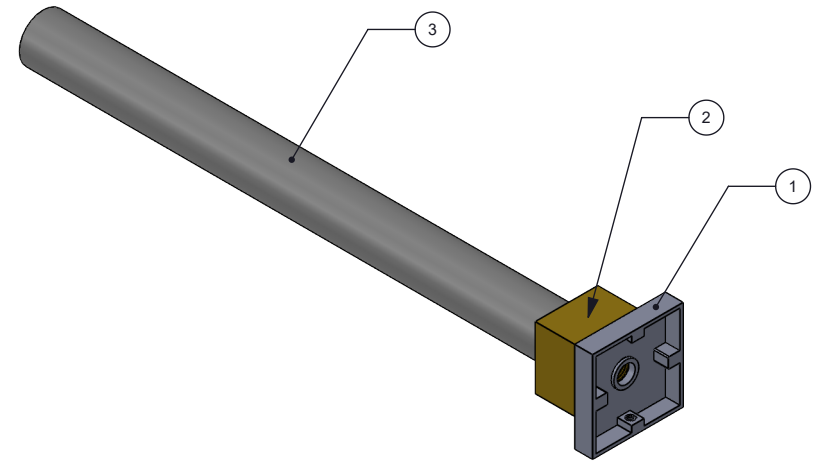

ITEM NO.	PART NUMBER	DESCRIPTION	QTY.
1	BPSQ-2-UN	BACKPLATE	1
2	BLSQSR-1.375	SQUARE TO CURTAIN ROD BRACKET	1
3	-	TUBE	1

APPROVED FOR PRODUCTION
 BY: RICHARD PAUL
 DATE: 7/14/2021

UNLESS OTHERWISE STATED

.X	±.3mm
.XX	±.15mm
.XXX	±.008mm

COPYRIGHT © Allied Brass 2021

THIRD ANGLE PROJECTION

DRAWN	7/14/2021	I.M	MATERIAL:	BRASS	FINISH	TBD
CHECKED	7/14/2021	P.D	DESCRIPTION:		QUANTITY	TBD
APPROVED	7/14/2021	R.A	Montero Collection Shower Rod Brackets		DRAWING No.	REV
					MT-99	0
				SCALE	1:1	SHEET: 01 A4