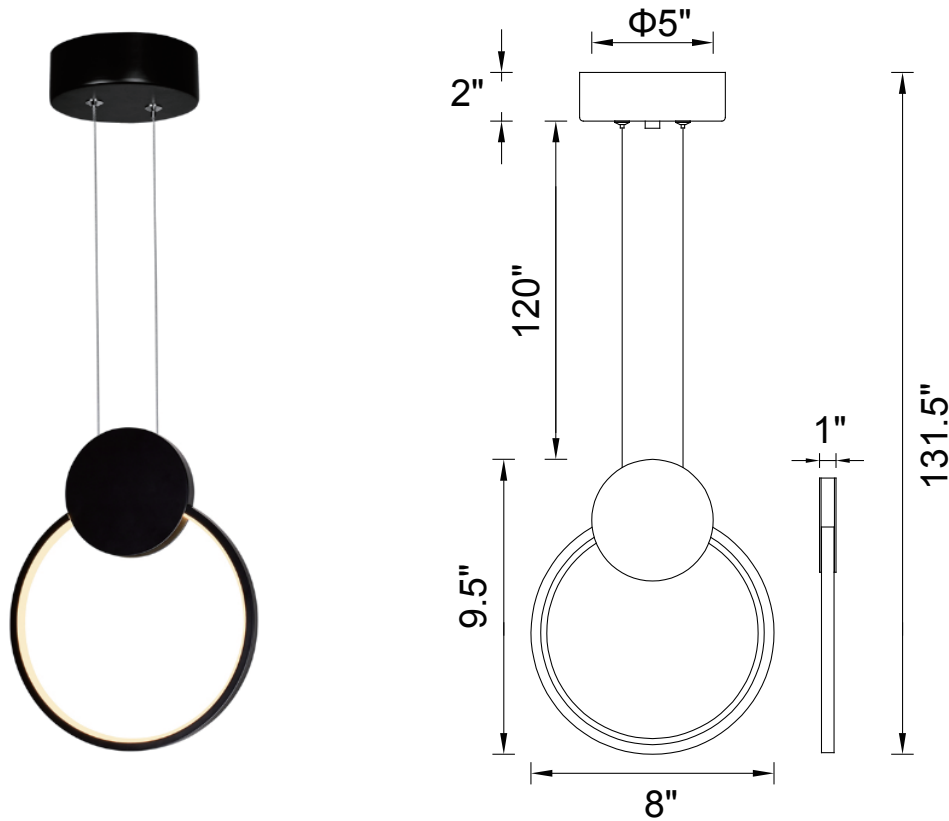

PROJECT: _____
 FIXTURE TYPE: _____
 LOCATION: _____
 CONTACT/PHONE: _____

Item	1297P8-1-101
Collection	PULLEY
Category	Mini Pendant
Finish	Black
Glass	-----
Crystal	-----
Acrylic	-----

Shade Color	-----
Min Assembled Height	11.5"
Max Assembled Height	131.5"
Width	8"
Length	-----
Extension Wall Mounts	-----
Input	120V AC,60HZ,AC

Lumens	312
Light Source	Integrated LED
Bulb Info.	6W
Included	Yes
Dimmable	Yes
Colour Temp	3000K
Weight	1.10 Lbs

CWI Lighting
 2775 Broadway
 Buffalo, NY 14227
 USA

CWI Lighting
 140 Steelcase Rd. W.
 Markham ON. L3R 3J9
 Canada