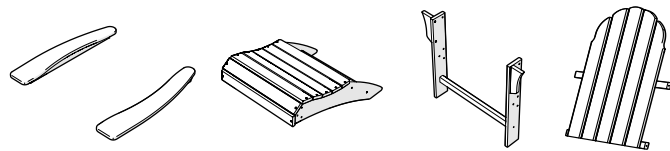

TOOLS

4mm T-handle hex key (included)

7/16" wrench (not included)

PARTS

A x6

1.875" Bolt — H.25-20X1.875

B x2

2.25" Bolt — H.25-20X2.25

C x4

2" Screw — H.27X2

D

Flange Nylon Lock Nut
HN.25-20FN