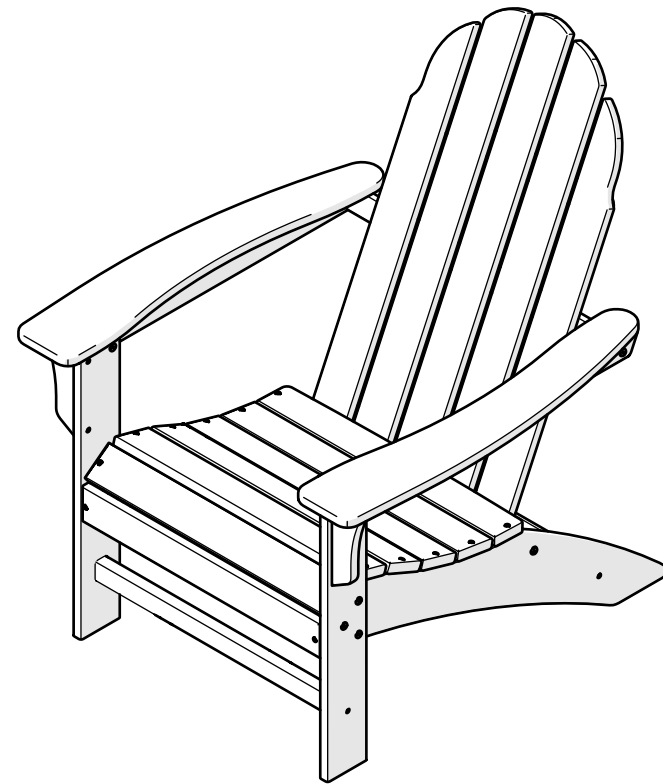

Assembly Instructions

TXAD400

Seaport Classic
Adirondack Chair

..... 20-Year Warranty

To view our full warranty, please visit
trexfurniture.com/warranty

..... Share your space

We love to see where our furniture
ends up — snap a pic and share
it with us on Facebook!
facebook.com/trexfurniture