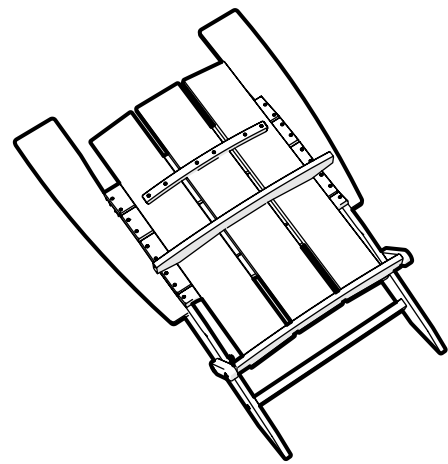

TOOLS

PARTS