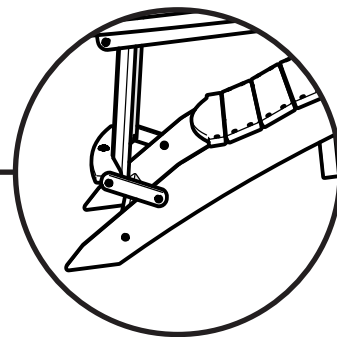

Incorrect

2