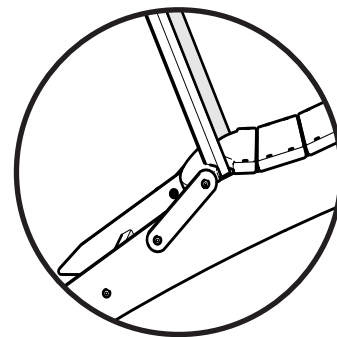

TOOLS

4mm T-handle
hex key (included)

PARTS

A x2

2.5" Screw — H.27X2.5

B x2

Adirondack Pin - HDPE

1