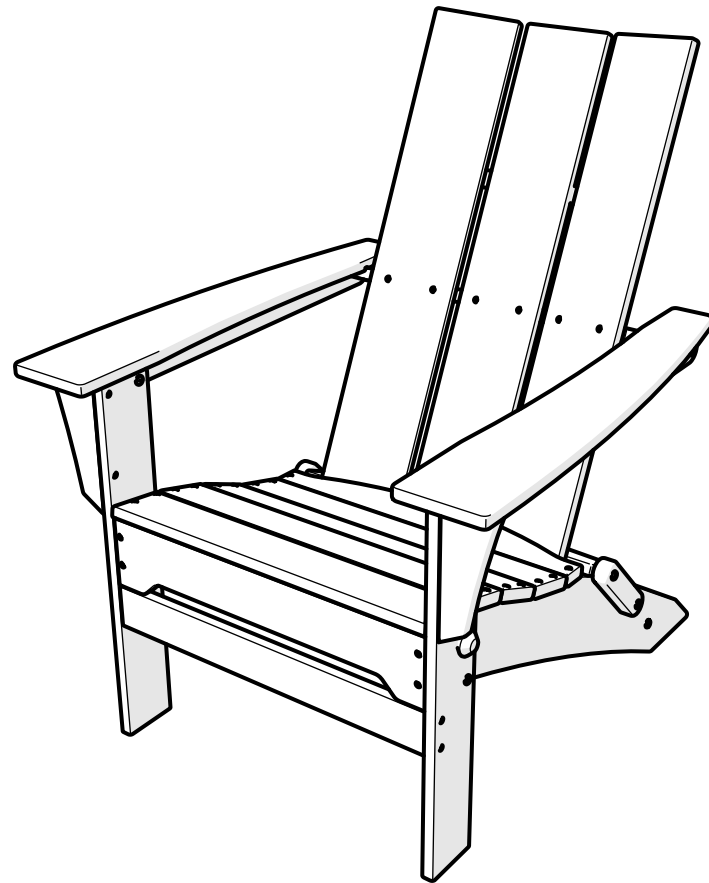

Assembly Instructions

TXMNA110

Seaport Modern
Adirondack Chair

..... 20-Year Warranty

To view our full warranty, please visit
trexfurniture.com/warranty

..... Share your space

We love to see where our furniture
ends up — snap a pic and share
it with us on Facebook!
facebook.com/trexfurniture

TOOLS

4mm T-handle
hex key (included)

PARTS

A x2

2.5" Screw — H.27X2.5

B x2

Adirondack Pin - HDPE

1