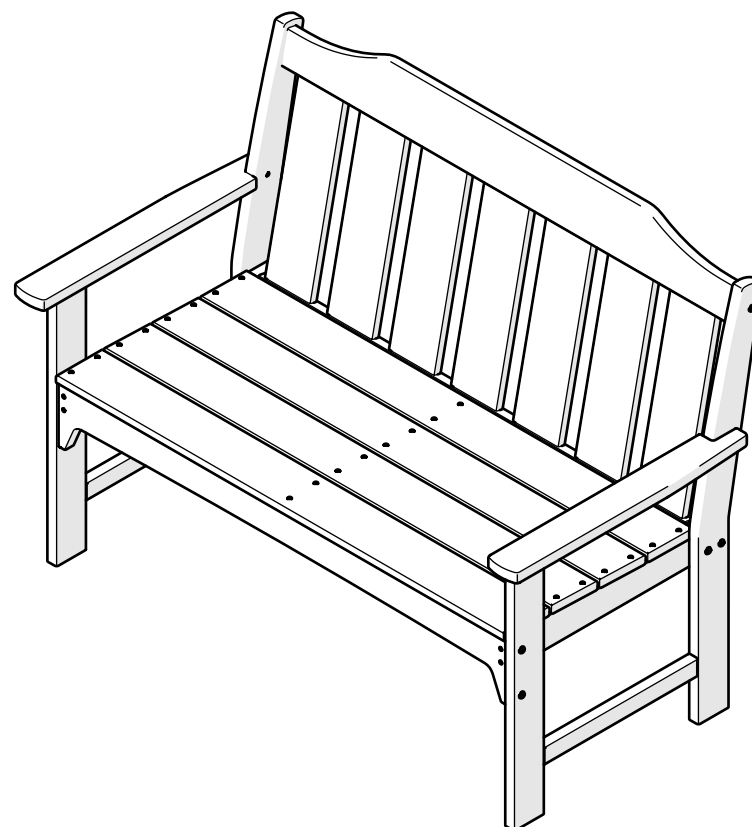

20-year warranty

Great news! Your POLYWOOD warranty is already activated, no need to send anything in. Located on the bottom of each item is a sticker with a serial number. Please keep this number for your records.

View our full warranty:
polywoodoutdoor.com/warranty

Having trouble?

If you have questions or concerns regarding assembly instructions or missing parts, please contact us at hello@polywoodoutdoor.com or (833) 665-6300

Cleaning tips

For a Quick Clean:

Simply wipe down with soap and water.

For a Deep Clean:

Wipe on 1/3 bleach and 2/3 water solution with a clean cloth and let it sit on the lumber for a few minutes (this will not affect the color). Then, loosen any dirt and debris that may catch in surface grooves with a soft bristle brush; hose down to rinse.

For a High-Power Clean:

Use a pressure power washer (not exceeding 1,500 psi) to spray off dirt and debris. Apply a 1/3 bleach and 2/3 water solution and scrub with a soft bristle brush. Hose down to rinse.

POLYWOOD

Assembly Instructions

ARBN48

allen + roth

Oakport 48" Bench by POLYWOOD

polywoodoutdoor.com

Thank You

Thank you for choosing POLYWOOD! We hope our furniture helps create a gathering place for you and your loved ones to enjoy for many years to come!

Join the POLYWOOD Owner's Community

Sign up at:

polywoodoutdoor.com/welcome

As a POLYWOOD Owner, you'll be among the first to access exclusive information about new product launches, special promotions, and giveaways.

Reach Out

Questions? Please contact us:
hello@polywoodoutdoor.com
(833) 665-6300

Watch & Learn

For assembly tips and videos visit:
polywoodoutdoor.com/assembly

Share your space

We love to see where our furniture ends up — snap a pic and tag it on Instagram or Facebook for your chance to be featured on our social channels!

#polywood #rethinkoutdoor

facebook.com/polywoodoutdoor

@POLYWOOD

pinterest.com/polywood

youtube.com/polywood

Did you know?

On average, POLYWOOD recycles 400,000 milk jugs a day!

Learn more about our story:
genuinePOLYWOOD.com