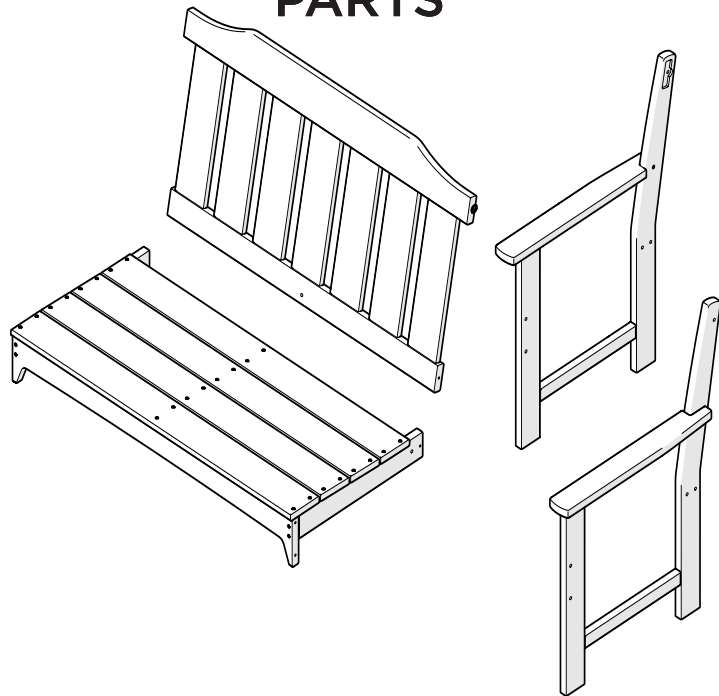

TOOLS

4mm T-handle hex key (included)

PARTS

- **A** x2
  1.75" Bolt — H.25-20X1.75
- **B** x6
  1.75" Screw — H.27X1.75
- **C** x1
  2" Screw — H.27X2
- **D** x2
  3" Screw — H.27X3

Something missing?
Call (833) 665-6300

1