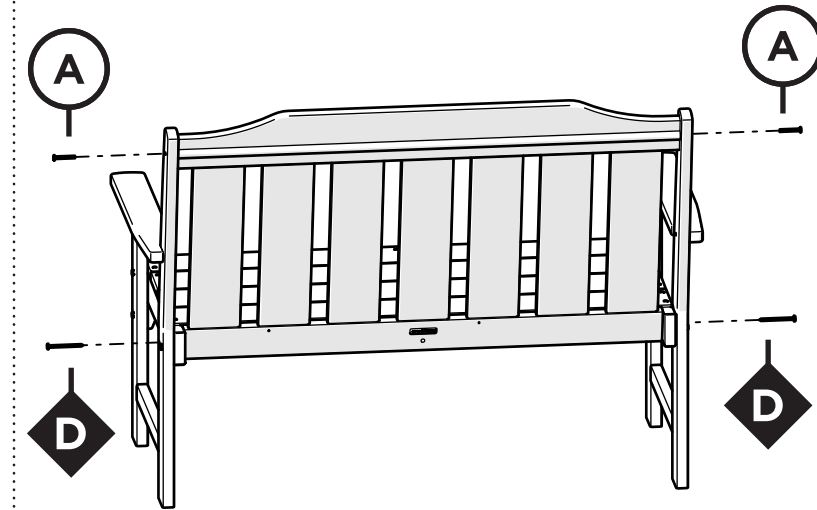

TOOLS

4mm T-handle hex key (included)

PARTS

- **A** x2
  1.75" Bolt — H.25-20X1.75
- **B** x6
  1.75" Screw — H.27X1.75
- **C** x1
  2" Screw — H.27X2
- **D** x2
  3" Screw — H.27X3

Something missing?
Call (833) 665-6300

1

2

3

4

POLYWOOD