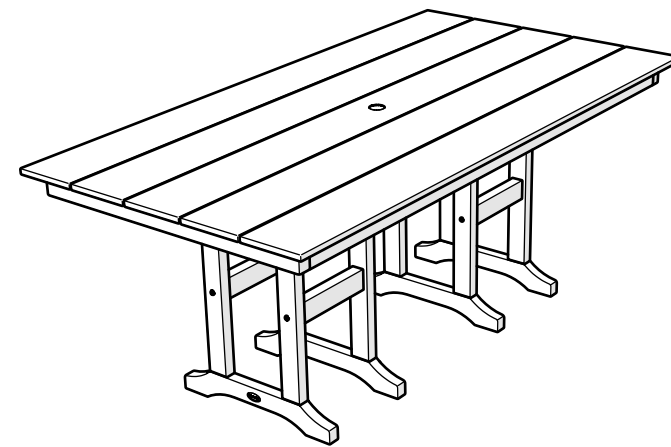

POLYWOOD

Assembly Instructions

F3772 Farmhouse 37" X 72" Table

20-year warranty

View our full warranty:

polywoodoutdoor.com/warranty

Having trouble?

If you have questions or concerns regarding assembly instructions or missing parts, please contact us at hello@polywoodoutdoor.com or (833) 665-6300