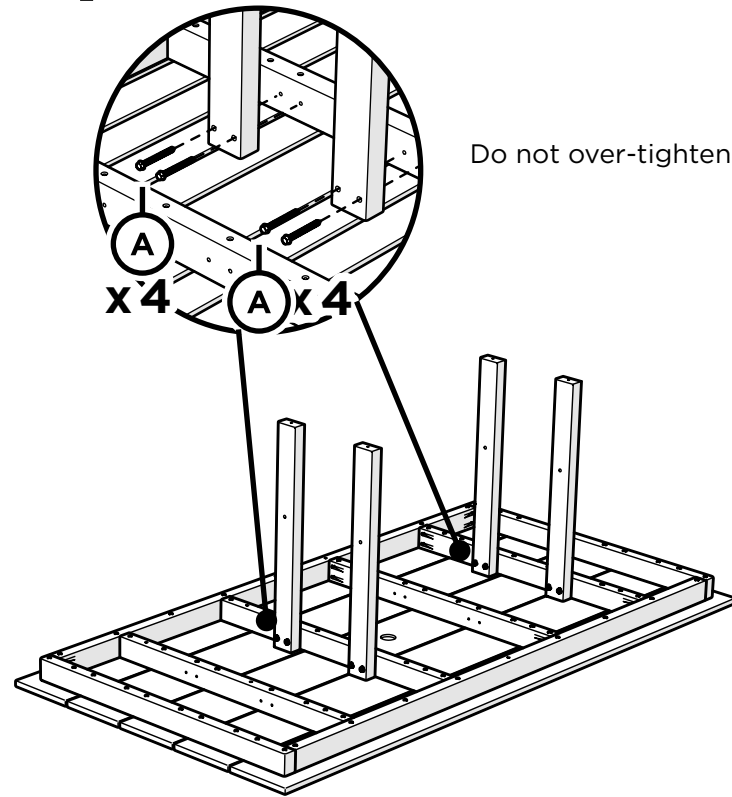

Separate box

A x16

B x16

Something missing?
Call (833) 665-6300

1