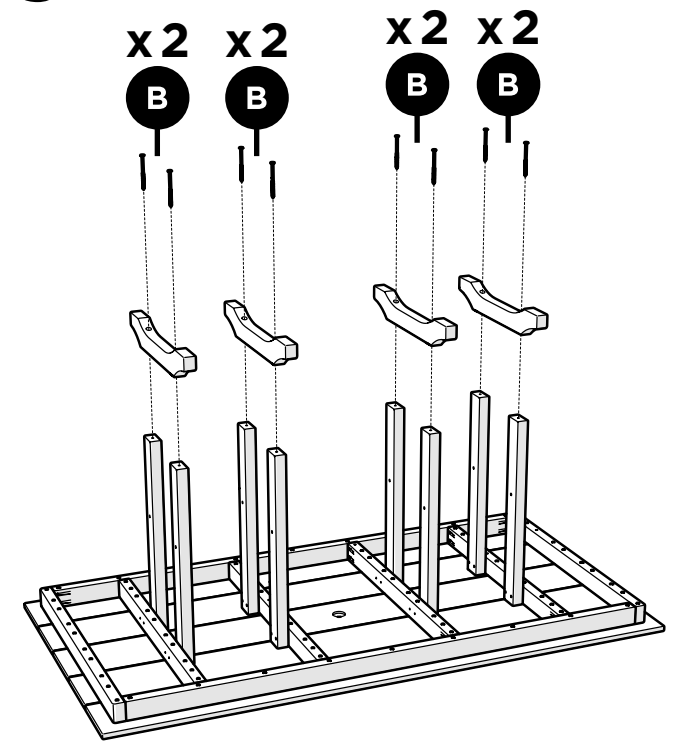

TOOLS

4mm T-handle hex key (included)

3/8" wrench (not included)

PARTS

Separate box

A x16

2.5" Screw — HHW14X2.5

B x16

3" Screw — H.27X3

Something missing?
Call (833) 665-6300

1

2

3

4

POLYWOOD