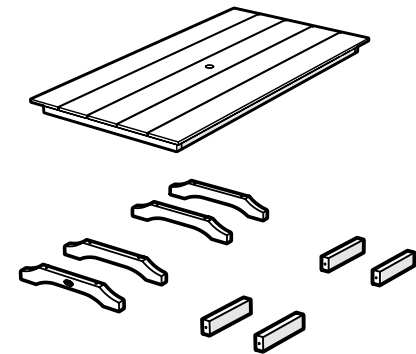

TOOLS

4mm T-handle hex key (included)

3/8" wrench (not included)

PARTS

Separate box

A x16

2.5" Screw — HHW14X2.5

B x16