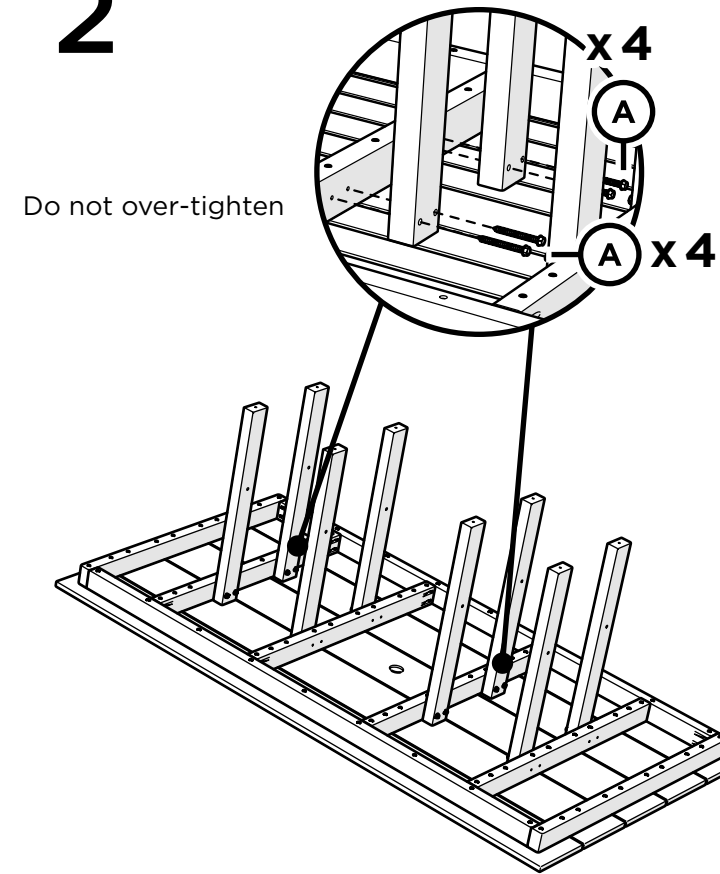

TOOLS

PARTS

Separate box

A x16

B x16

Something missing?
Call (833) 665-6300

1

2

3

4

POLYWOOD