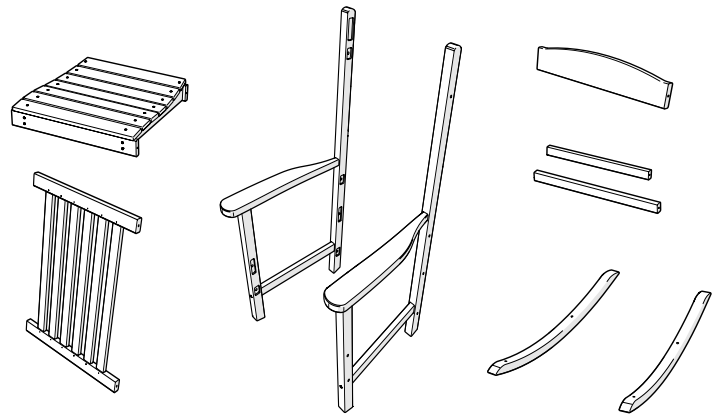

TOOLS

PARTS

A x8

B x8

1 Some may find this easier to assemble with a friend.