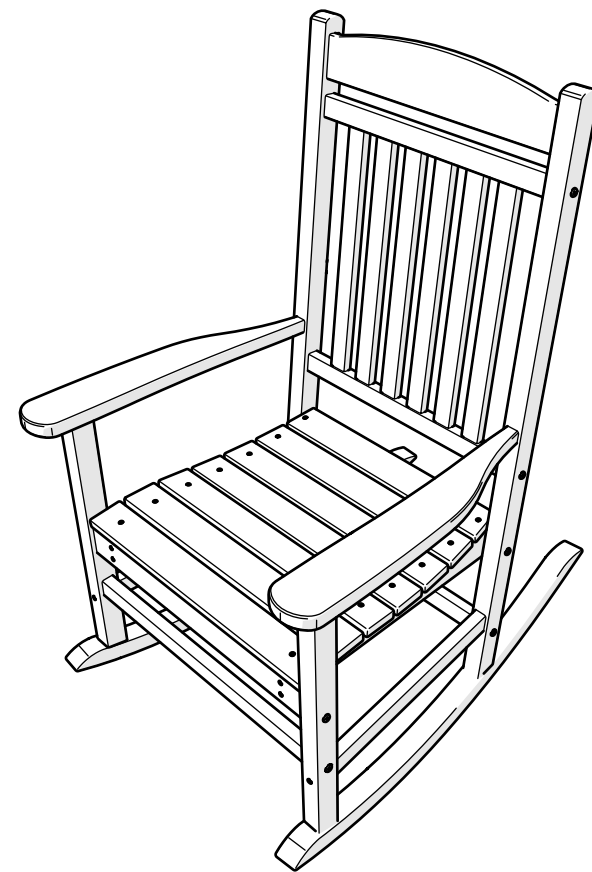

Assembly Instructions

TXR155
Ocean Pines Porch
Rocking Chair

..... **20-Year Warranty**

To view our full warranty, please visit
trexfurniture.com/warranty

..... **Share your space**

We love to see where our furniture
ends up — snap a pic and share
it with us on Facebook!
[facebook.com/trexfurniture](https://www.facebook.com/trexfurniture)