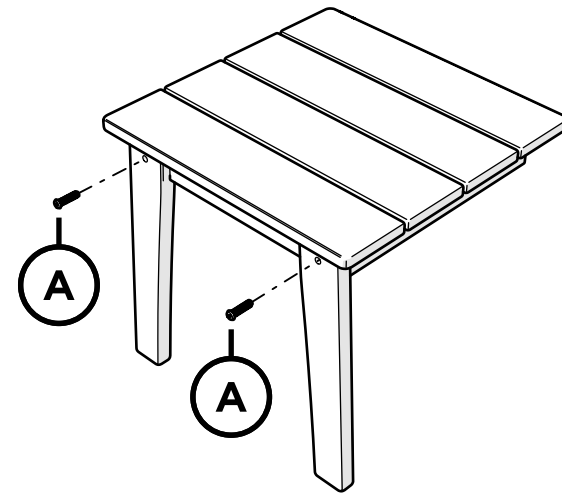

TOOLS

4mm T-handle
hex key (included)

PARTS

A x 4

1.3" Screw — H.345X1.312

1

2

Something missing?
Call (833) 665-6300