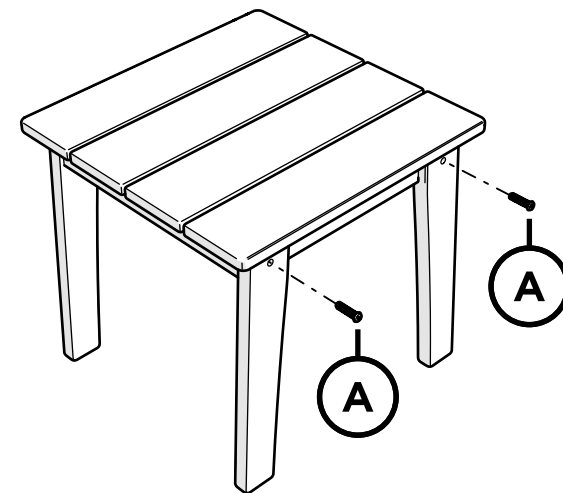

TOOLS

4mm T-handle
hex key (included)

PARTS

A x 4

1.3" Screw — H.345X1.312

1

2

Something missing?
Call (833) 665-6300