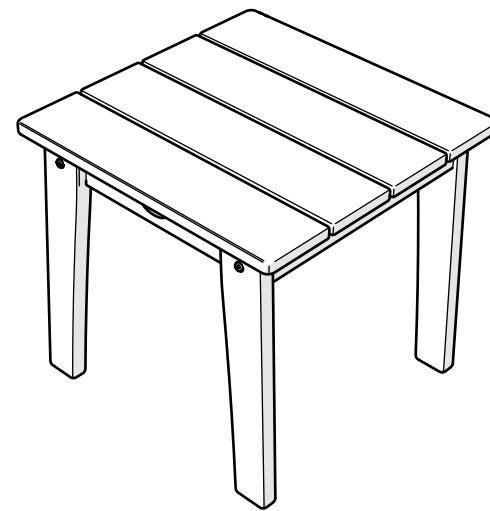

POLYWOOD

Assembly Instructions

CTL19 Lakeside End Table

20-year warranty

View our full warranty:
polywoodoutdoor.com/warranty

Having trouble?

If you have questions or concerns regarding assembly instructions or missing parts, please contact us at hello@polywoodoutdoor.com or (833) 665-6300