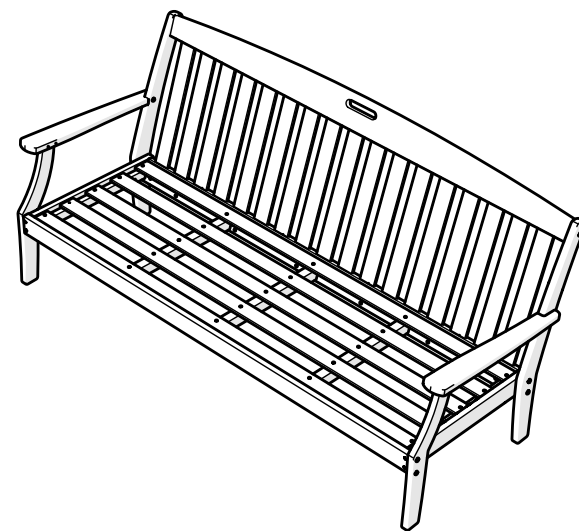

Assembly Instructions

TX4513X

Yacht Club Deep Seating Sofa

..... 20-Year Warranty

To view our full warranty, please visit
trexfurniture.com/warranty

..... Share your space

We love to see where our furniture ends up — snap a pic and share it with us on Facebook!
[facebook.com/trexfurniture](https://www.facebook.com/trexfurniture)