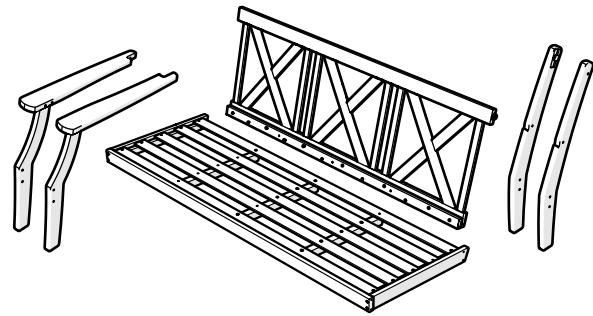

TOOLS

PARTS