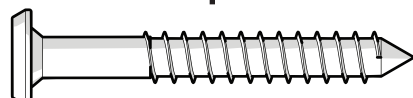

TOOLS

4mm T-handle
hex key (included)

PARTS

A x 4

1.75" Screw — H.27X1.75

B x 2

1" Bolt — H.25-20X1

C x 4

2" Screw — H.27X2

D x 5

3" Screw — H.27X3

1

Repeat on opposite side

2

3

4