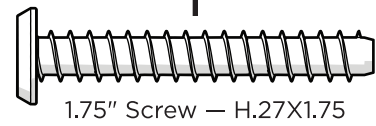

TOOLS

4mm T-handle
hex key (included)

PARTS

A x 4

1.75" Screw — H.27X1.75

B x 2

1" Bolt — H.25-20X1

C x 4

2" Screw — H.27X2

D x 5

3" Screw — H.27X3

1

Repeat on opposite side

2

3

4