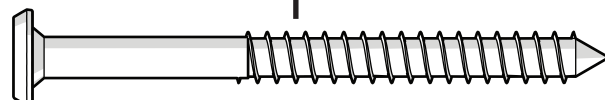

TOOLS

4mm T-handle
hex key (included)

PARTS

A x 4

1.75" Screw — H.27X1.75

B x 2

1" Bolt — H.25-20X1

C x 4

2" Screw — H.27X2

D x 5

3" Screw — H.27X3

1

Repeat on opposite side

2

3

4