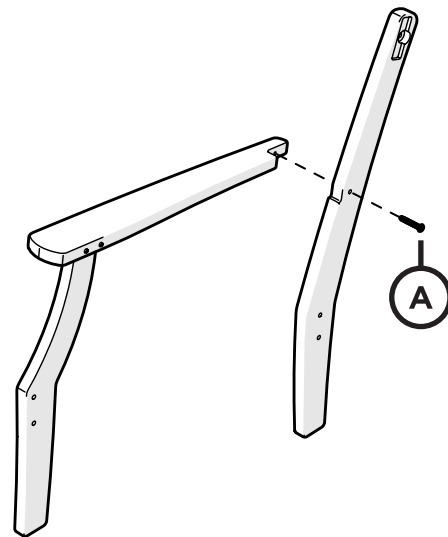

TOOLS

4mm T-handle
hex key (included)

PARTS

A x 4

1.75" Screw — H.27X1.75

B x 2

1" Bolt — H.25-20X1

C x 4

2" Screw — H.27X2

D x 5

3" Screw — H.27X3

1

Repeat on opposite side

2

3

4