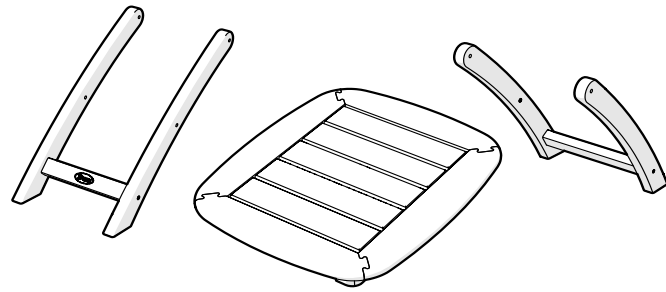

TOOLS

4mm hex key
(included)

PARTS