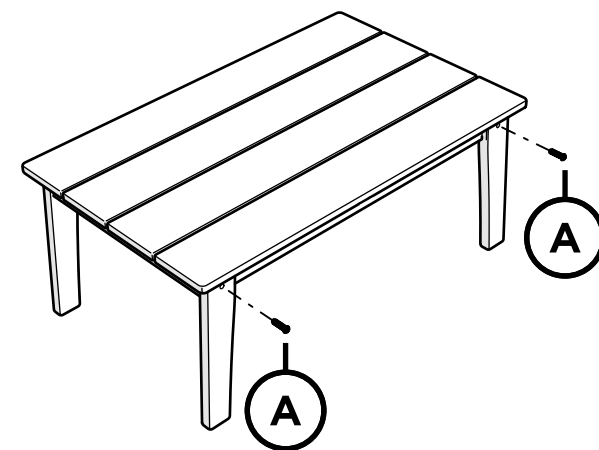

TOOLS

4mm T-handle
hex key (included)

PARTS

1.3" Screw — H.345X1.312

1

2

Something missing?
Call (833) 665-6300

POLYWOOD