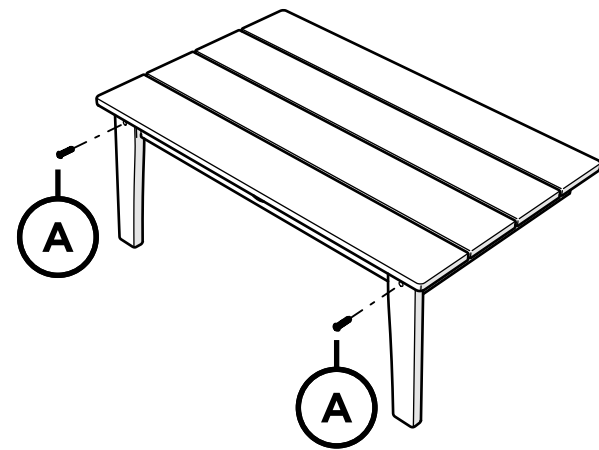

TOOLS

4mm T-handle
hex key (included)

PARTS

1.3" Screw — H.345X1.312

1

2

Something missing?
Call (833) 665-6300

POLYWOOD