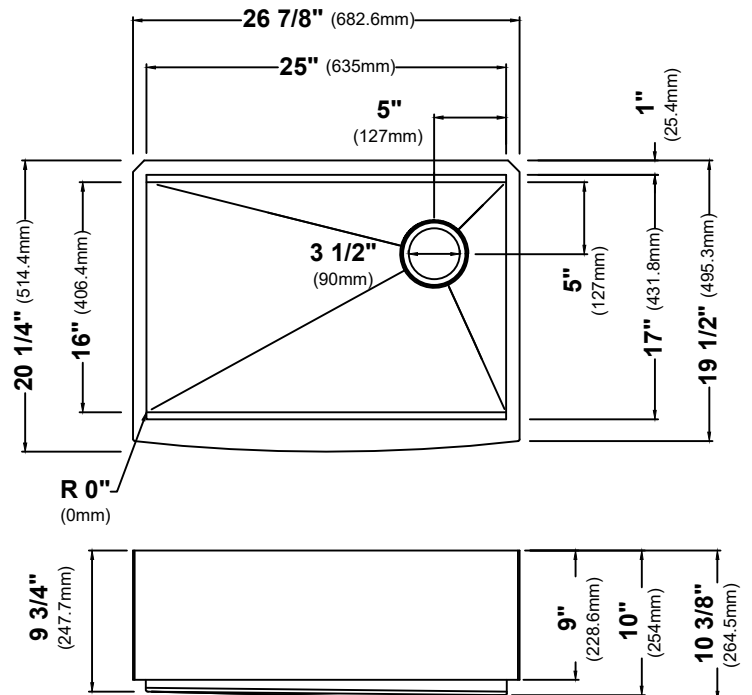

KWF210-27

27 Inch Farmhouse Workstation Single Bowl Stainless Steel Kitchen Sink

Kräus®

SPECIFICATION SHEET

Sink Dimensions

Overall Dimensions: 26 7/8" x 20 1/4"

Bowl Dimensions: 25" x 16"

Sink Depth: 10"

Features

- 16 Gauge Stainless Steel Construction
- Farmhouse Single Bowl Sink
- Required Minimum Cabinet Size: 30" Left to Right, 24" Front to Back
- Rear Off-Set Drain
- 3 1/2" Drain Opening
- NoiseDefend Undercoating and Sound Dampening Pads

Accessories Included

- Strainer ST-1
- Cover Cap STC-2
- Bottom Grid KBG-UN1-27
- Rolling Mat KRM-11BL
- Cutting Board KCB-WS103BB
- Cut-Out Template
- Mounting Hardware

CODES/STANDARDS:

Product Certification

cUPC (ASME A112.19.3/CSA B45.4)

NOTE: It is not recommended to install this sink with a negative reveal. Doing so will prohibit the use of any workstation accessories as they will not fit.

Warranty

Kraus Limited Lifetime Warranty

see website for details www.kraususa.com