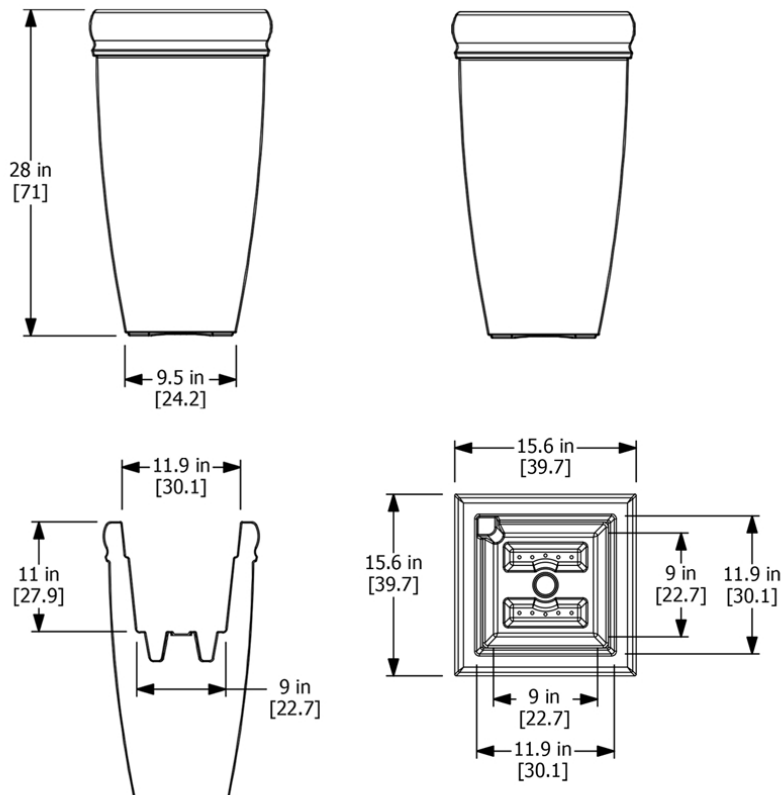

PRODUCT DIMENSIONS

Outside Dimensions: 15.6in L x 15.6in W x 28in H (39.7cm x 39.7cm x 71cm)

Inside Dimensions: 11.9in L x 11.9in W x 11in D (30.1cm x 30.2cm x 27.9cm)

Soil Capacity: 4.5 Gallons (17 Liters)

Water Reservoir Capacity: 9.8 Gallons (37 Liters)

Wall Thickness: 0.12in (3mm)

Part Weight: 9lbs (4.1kg)

Material: Polyethylene

MAYNE[®]
Outdoor Products of Distinction

7024 Kilbourne Rd - Unit A London, ON N6P 1K6