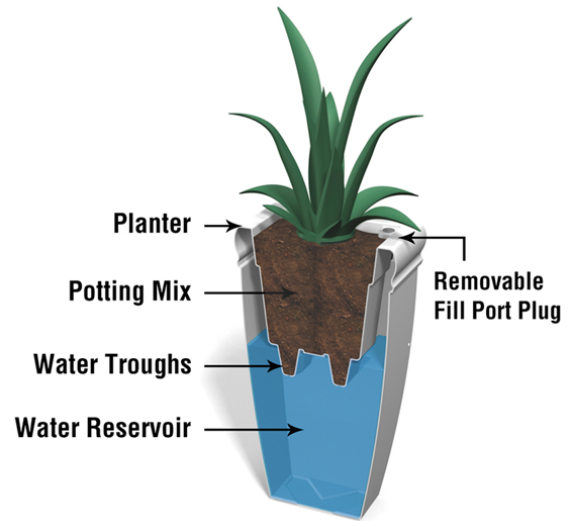

Chelsey

Model # 5883

Chelsey 28in Tall Planter

DESCRIPTION

The Chelsey is a contemporary planter with clean lines and a sleek exterior. Proudly made in the USA from 100% high-grade polyethylene, the Chelsey is built to last. This dynamic planter adds flair and excitement to any indoor or outdoor space.

- Double wall design with water reservoir feature
- Manually fill up the self-watering reservoir directly
- Weather resistant, low maintenance material
- UV inhibitors within the resin allow for a fade-free performance
- Warranty: 15-Yr Residential Use / 5-Yr Commercial Use

PRODUCT DIMENSIONS

Outside Dimensions: 15.6in L x 15.6in W x 28in H (39.7cm x 39.7cm x 71cm)

Inside Dimensions: 11.9in L x 11.9in W x 11in D (30.1cm x 30.2cm x 27.9cm)

Soil Capacity: 4.5 Gallons (17 Liters)

Water Reservoir Capacity: 9.8 Gallons (37 Liters)

Wall Thickness: 0.12in (3mm)

Part Weight: 9lbs (4.1kg)

Material: Polyethylene

MAYNE[®]
Outdoor Products of Distinction

7024 Kilbourne Rd - Unit A London, ON N6P 1K6