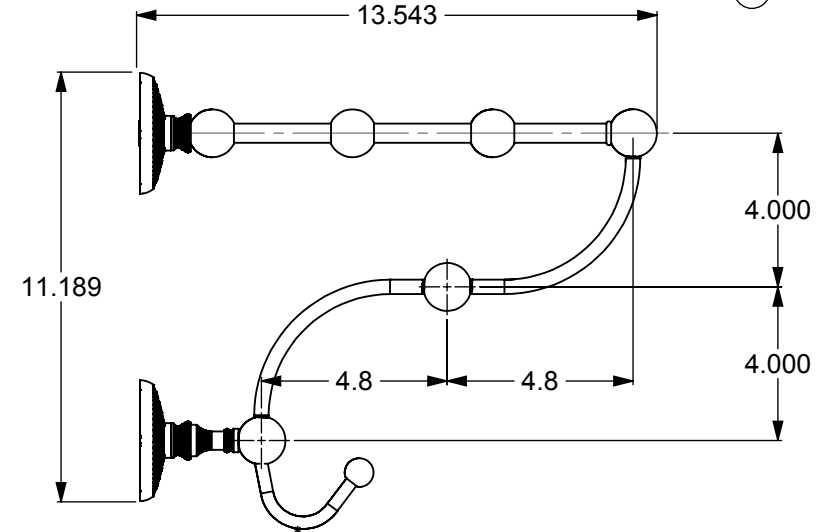

ITEM NO.	PART NUMBER	DESCRIPTION	QTY.
1	BPMC	BASE	4
2	NKSL-58	Support	4
3	BL3S1T-1.25	Support Ball-1	6
4	BL3T1S-1.25	Support Ball-2	2
5	NKSL-1.25	NECK	2
6	BL2T1S-1.25	Support Ball-3	2
7	HKTT-45	Bent Tube	4
8	BL1T-34	End Ball	2
9	BL4T1S-1.25	Support Ball-4	2
10	HKHK	END TUBE	2
11	TU12-3	Tube-3	6
12	TU12-36	Tube-24	6
13	CRRD-12	CHECK RING 0.5	2

UNLESS OTHERWISE STATED	
.X	±.3mm
.XX	±.15mm
.XXX	±.008mm

APPROVED FOR PRODUCTION
 By: RICHARD PAUL
 Date: 7-6-19

COPYRIGHT © Allied Brass 2019

DRAWN	7-6-19	I.M
CHECKED	7-6-19	P.D
APPROVED	7-6-19	R.A

MATERIAL: BRASS
 DESCRIPTION: Prestige Monte Carlo Collection Train Rack Towel Shelf

FINISH	TBD
QUANTITY	TBD
DRAWING No.	REV
PMC-HTL-5	0
SCALE	1:5
SHEET: 01	A4

Notes:
 1. UNIT IS IN INCHES.