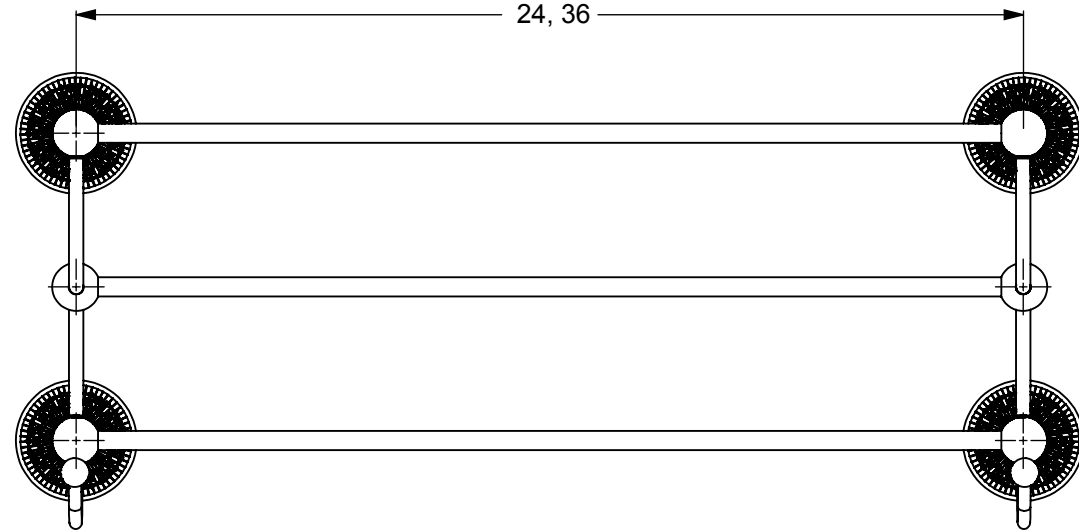

ITEM NO.	PART NUMBER	DESCRIPTION	QTY.
1	BPMC	BASE	4
2	NKSL-58	Support	4
3	BL3S1T-1.25	Support Ball-1	6
4	BL3T1S-1.25	Support Ball-2	2
5	NKSL-1.25	NECK	2
6	BL2T1S-1.25	Support Ball-3	2
7	HKTT-45	Bent Tube	4
8	BL1T-34	End Ball	2
9	BL4T1S-1.25	Support Ball-4	2
10	HKHK	END TUBE	2
11	TU12-3	Tube-3	6
12	TU12-36	Tube-24	6
13	CRRD-12	CHECK RING 0.5	2

UNLESS OTHERWISE STATED	
.X	±.3mm
.XX	±.15mm
.XXX	±.008mm

APPROVED FOR PRODUCTION
 By: RICHARD PAUL
 Date: 7-6-19

COPYRIGHT © Allied Brass 2019

DRAWN	7-6-19	I.M
CHECKED	7-6-19	P.D
APPROVED	7-6-19	R.A

MATERIAL: BRASS
 DESCRIPTION: Prestige Monte Carlo Collection Train Rack Towel Shelf

FINISH	TBD
QUANTITY	TBD
DRAWING No.	REV
PMC-HTL-5	0
SCALE	1:5
SHEET: 01	A4

Notes:
 1. UNIT IS IN INCHES.