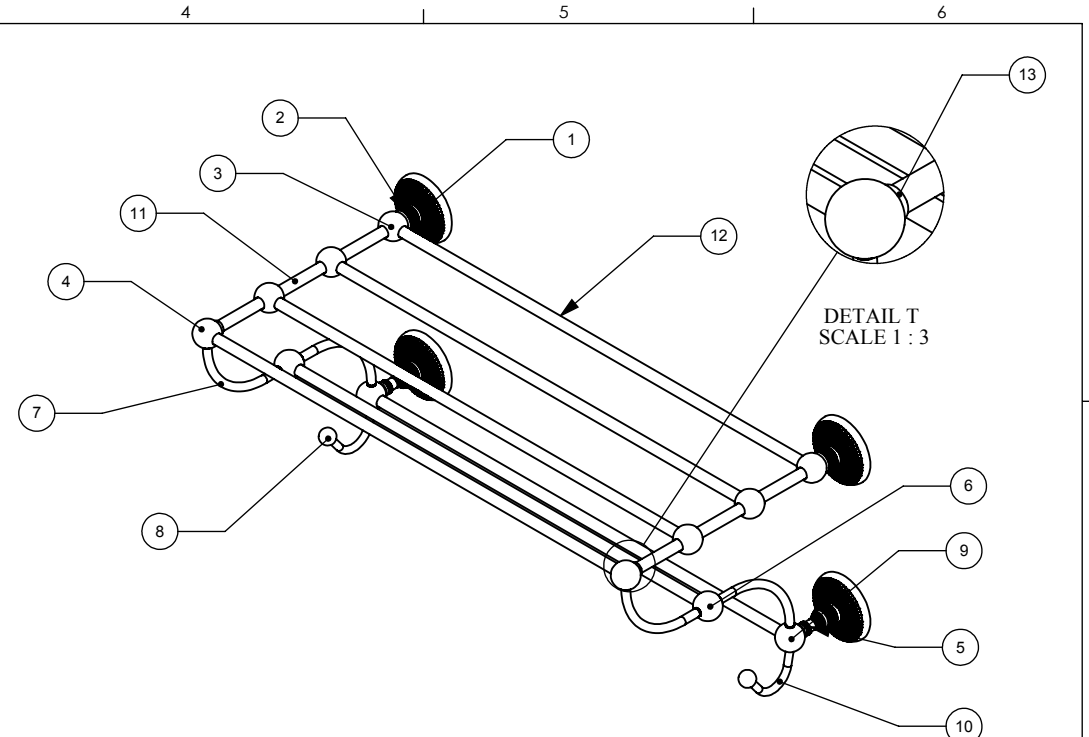

ITEM NO.	PART NUMBER	DESCRIPTION	QTY.
1	BPMC	BASE	4
2	NKSL-58	Support	4
3	BL3S1T-1.25	Support Ball-1	6
4	BL3T1S-1.25	Support Ball-2	2
5	NKSL-1.25	NECK	2
6	BL2T1S-1.25	Support Ball-3	2
7	HKTT-45	Bent Tube	4
8	BL1T-34	End Ball	2
9	BL4T1S-1.25	Support Ball-4	2
10	HKHK	END TUBE	2
11	TU12-3	Tube-3	6
12	TU12-36	Tube-24	6
13	CRRD-12	CHECK RING 0.5	2

UNLESS OTHERWISE STATED	
.X	±.3mm
.XX	±.15mm
.XXX	±.008mm

APPROVED FOR PRODUCTION
 By: RICHARD PAUL
 Date: 7-6-19

COPYRIGHT © Allied Brass 2019

DRAWN	7-6-19	I.M
CHECKED	7-6-19	P.D
APPROVED	7-6-19	R.A

MATERIAL: BRASS
 DESCRIPTION: Prestige Monte Carlo Collection Train Rack Towel Shelf

FINISH	TBD
QUANTITY	TBD
DRAWING No.	REV
PMC-HTL-5	0
SCALE	1:5
SHEET: 01	A4

Notes:
 1. UNIT IS IN INCHES.