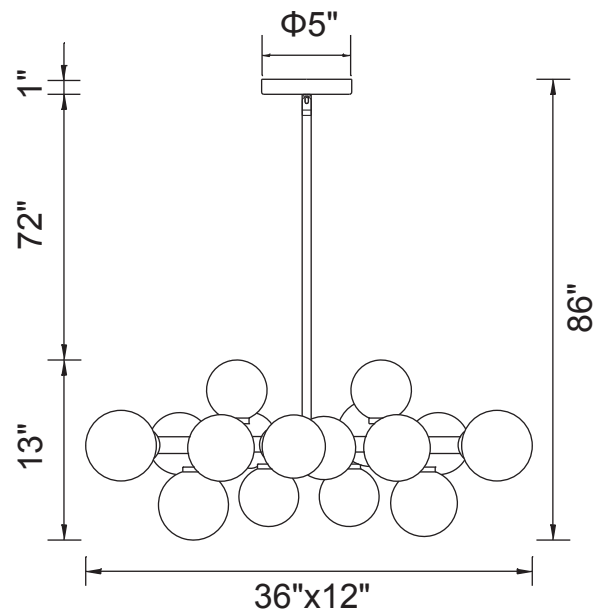

PROJECT: _____

FIXTURE TYPE: _____

LOCATION: _____

CONTACT/PHONE: _____

| | | | | | |
|------------|----------------|-----------------------|-----------------|--------------|----------|
| Item | 1020P36-16-101 | Shade Color | White | Lumens | ----- |
| Collection | ARYA | Min Assembled Height | 12" | Light Source | G9 |
| Category | Chandelier | Max Assembled Height | 84" | Bulb Info. | 16×7W |
| Finish | Black | Width | 36" | Included | ----- |
| Glass | Frosted | Length | 12" | Dimmable | Yes |
| Crystal | ----- | Extension Wall Mounts | ----- | Colour Temp | ----- |
| Acrylic | ----- | Input | 120V AC,60HZ,AC | Weight | 12.1 Lbs |