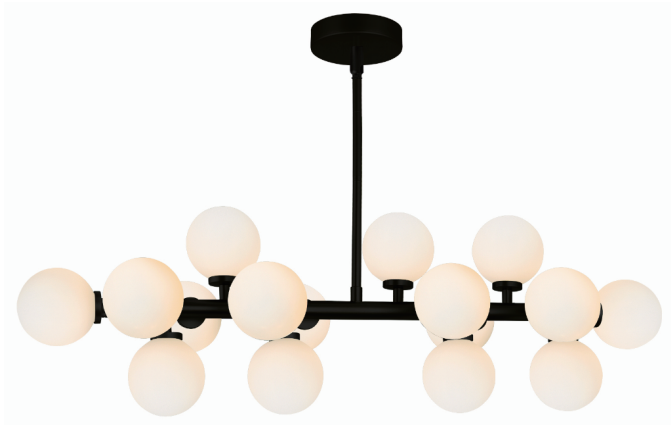

PROJECT: _____

FIXTURE TYPE: _____

LOCATION: _____

CONTACT/PHONE: _____

| | | | | | |
|------------|----------------|-----------------------|-----------------|--------------|----------|
| Item | 1020P36-16-101 | Shade Color | White | Lumens | ----- |
| Collection | ARYA | Min Assembled Height | 12" | Light Source | G9 |
| Category | Chandelier | Max Assembled Height | 84" | Bulb Info. | 16×7W |
| Finish | Black | Width | 36" | Included | ----- |
| Glass | Frosted | Length | 12" | Dimmable | Yes |
| Crystal | ----- | Extension Wall Mounts | ----- | Colour Temp | ----- |
| Acrylic | ----- | Input | 120V AC,60HZ,AC | Weight | 12.1 Lbs |