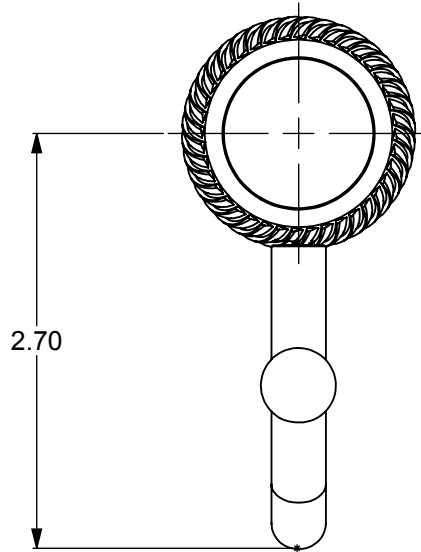

ITEM NO.	P/N	DESCRIPTION	QTY.
1	RGTW	CONNECTOR	1
2	CARD-1	END LOCK	1
3	HKHK	PIPE	1
4	BL1T-12	BALL	1

NOTES:
1. UNIT IS IN INCHES

UNLESS OTHERWISE STATED

.X	±.3mm
.XX	±.15mm
.XXX	±.008mm

COPYRIGHT © Allied Brass 2016

DRAWN	1-27-2016	I.M
CHECKED	1-27-2016	P.D
APPROVED	1-27-2016	R.A

MATERIAL:	BRASS
DESCRIPTION:	ROOB HOOK

FINISH	TBD
QUANTITY	TBD
DRAWING No.	REV
420T	0
SCALE	1:1.25
SHEET: 01	A4