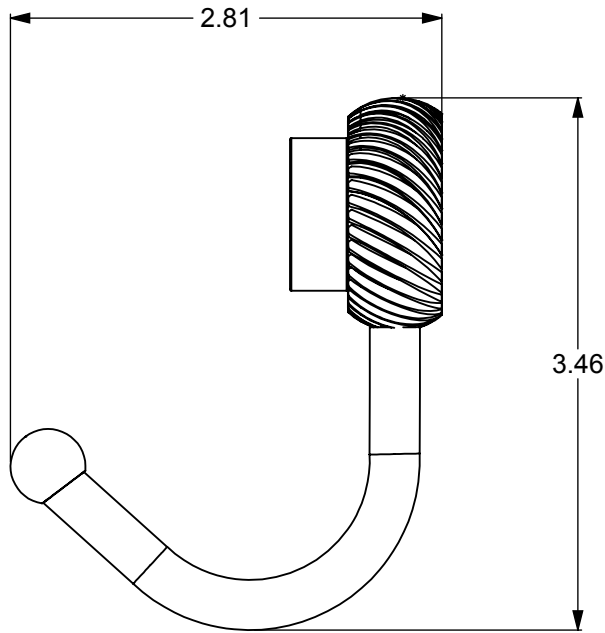

ITEM NO.	P/N	DESCRIPTION	QTY.
1	RGTW	CONNECTOR	1
2	CARD-1	END LOCK	1
3	HKHK	PIPE	1
4	BL1T-12	BALL	1

NOTES:
1. UNIT IS IN INCHES

UNLESS OTHERWISE STATED

.X	±.3mm
.XX	±.15mm
.XXX	±.008mm

COPYRIGHT © Allied Brass 2016

DRAWN	1-27-2016	I.M
CHECKED	1-27-2016	P.D
APPROVED	1-27-2016	R.A

MATERIAL:	BRASS
DESCRIPTION:	ROOB HOOK

FINISH	TBD
QUANTITY	TBD
DRAWING No.	REV
420T	0
SCALE	1:1.25
SHEET: 01	A4