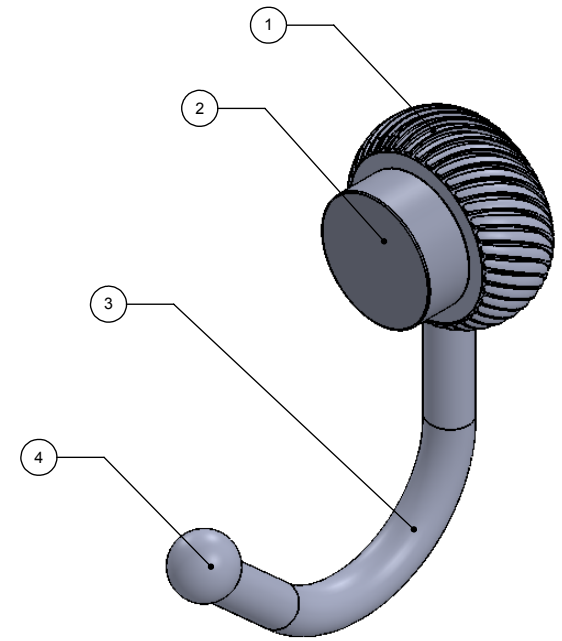

ITEM NO.	P/N	DESCRIPTION	QTY.
1	RGTW	CONNECTOR	1
2	CARD-1	END LOCK	1
3	HKHK	PIPE	1
4	BL1T-12	BALL	1

NOTES:
1. UNIT IS IN INCHES

UNLESS OTHERWISE STATED

.X	±.3mm
.XX	±.15mm
.XXX	±.008mm

COPYRIGHT © Allied Brass 2016

DRAWN	1-27-2016	I.M
CHECKED	1-27-2016	P.D
APPROVED	1-27-2016	R.A

MATERIAL:	BRASS
DESCRIPTION:	ROOB HOOK

FINISH	TBD
QUANTITY	TBD
DRAWING No.	REV
420T	0
SCALE	1:1.25
SHEET: 01	A4