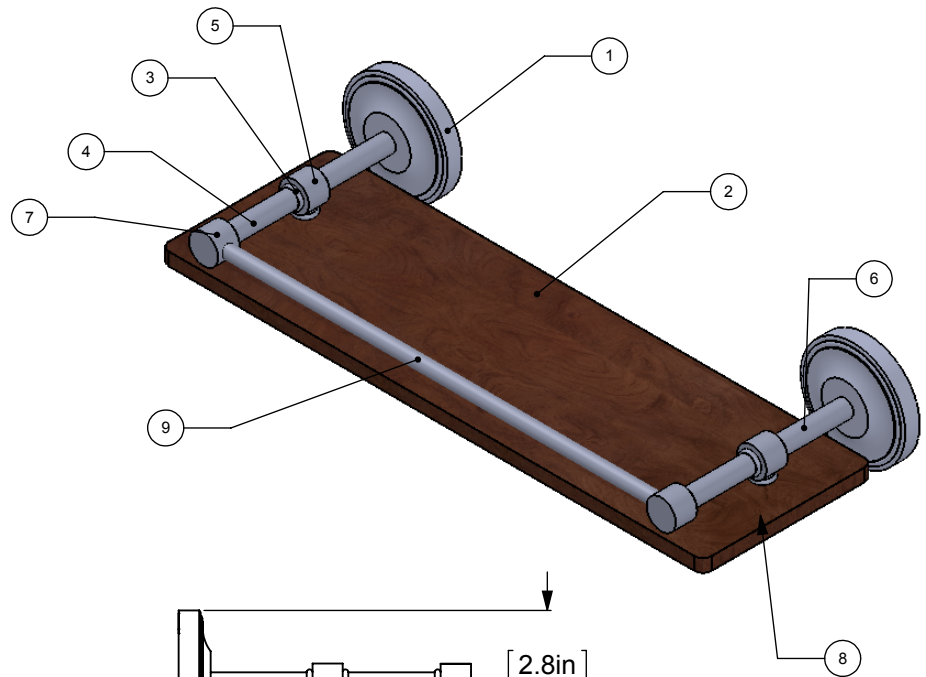

ITEM NO.	PART NUMBER	DESCRIPTION	QTY.
1	BPPR	Back Plate	2
2	IRWRT-16	SHELF	1
3	CRRD-12	Connector	8
4	TU12-1.8	Tube-12, L=1.8	2
5	MR-TILT-FITT	HUB-CON	2
6	TU12-2	Tube-12, L=2	2
7	HBTTT-78	Hub	2
8	CARD-58	LOCK	2
9	TU38-13.5	TUBE -38,L=13.5	2

UNLESS OTHERWISE STATED

.X	±.3mm
.XX	±.15mm
.XXX	±.008mm

COPYRIGHT © Allied Brass 2016

THIRD ANGLE PROJECTION

DRAWN	3/26/2017	I.M
CHECKED	3/26/2017	P.D
APPROVED	3/26/2017	R.A

MATERIAL:	BRASS
DESCRIPTION:	Prestige Regal Collection Solid IPE Ironwood Shelf with Gallery Rail