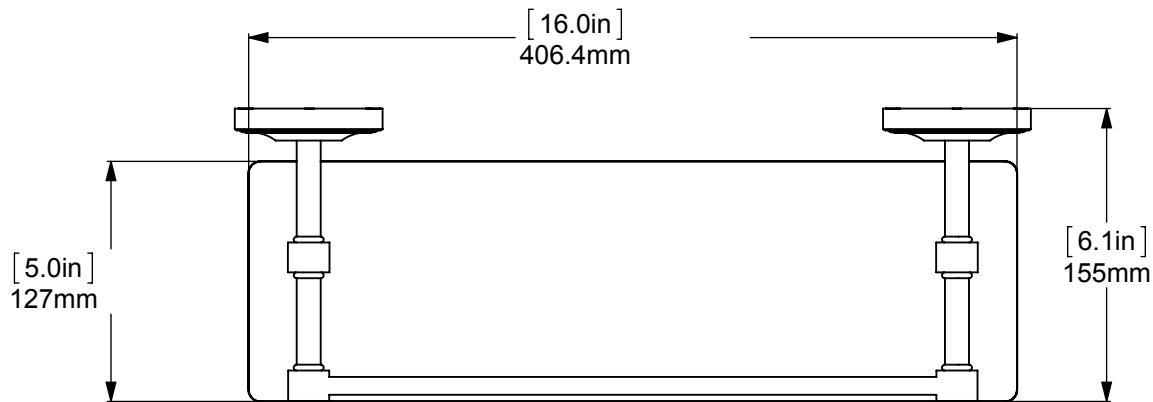

ITEM NO.	PART NUMBER	DESCRIPTION	QTY.
1	BPPR	Back Plate	2
2	IRWRT-16	SHELF	1
3	CRRD-12	Connector	8
4	TU12-1.8	Tube-12, L=1.8	2
5	MR-TILT-FITT	HUB-CON	2
6	TU12-2	Tube-12, L=2	2
7	HBTTT-78	Hub	2
8	CARD-58	LOCK	2
9	TU38-13.5	TUBE -38,L=13.5	2

UNLESS OTHERWISE STATED

.X	±.3mm
.XX	±.15mm
.XXX	±.008mm

COPYRIGHT © Allied Brass 2016

THIRD ANGLE PROJECTION

DRAWN	3/26/2017	I.M
CHECKED	3/26/2017	P.D
APPROVED	3/26/2017	R.A

MATERIAL:	BRASS
DESCRIPTION:	Prestige Regal Collection Solid IPE Ironwood Shelf with Gallery Rail