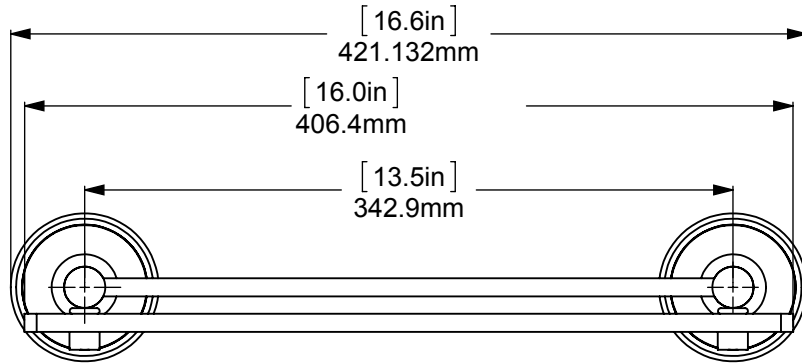

ITEM NO.	PART NUMBER	DESCRIPTION	QTY.
1	BPPR	Back Plate	2
2	IRWRT-16	SHELF	1
3	CRRD-12	Connector	8
4	TU12-1.8	Tube-12, L=1.8	2
5	MR-TILT-FITT	HUB-CON	2
6	TU12-2	Tube-12, L=2	2
7	HBTTT-78	Hub	2
8	CARD-58	LOCK	2
9	TU38-13.5	TUBE -38,L=13.5	2

UNLESS OTHERWISE STATED

.X	±.3mm
.XX	±.15mm
.XXX	±.008mm

COPYRIGHT © Allied Brass 2016

THIRD ANGLE PROJECTION

DRAWN	3/26/2017	I.M
CHECKED	3/26/2017	P.D
APPROVED	3/26/2017	R.A

MATERIAL:	BRASS
DESCRIPTION:	Prestige Regal Collection Solid IPE Ironwood Shelf with Gallery Rail

FINISH	TBD
QUANTITY	TBD
DRAWING No.	REV
PRBP-1-16-GAL-IRW	0
SCALE	1:4 SHEET: 01 A4