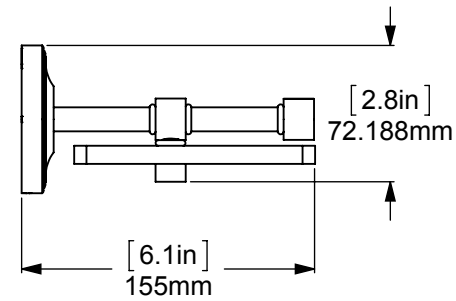

ITEM NO.	PART NUMBER	DESCRIPTION	QTY.
1	BPPR	Back Plate	2
2	IRWRT-16	SHELF	1
3	CRRD-12	Connector	8
4	TU12-1.8	Tube-12, L=1.8	2
5	MR-TILT-FITT	HUB-CON	2
6	TU12-2	Tube-12, L=2	2
7	HBTTT-78	Hub	2
8	CARD-58	LOCK	2
9	TU38-13.5	TUBE -38,L=13.5	2

UNLESS OTHERWISE STATED

.X	±.3mm
.XX	±.15mm
.XXX	±.008mm

COPYRIGHT © Allied Brass 2016

THIRD ANGLE PROJECTION

DRAWN	3/26/2017	I.M
CHECKED	3/26/2017	P.D
APPROVED	3/26/2017	R.A

MATERIAL:	BRASS
DESCRIPTION:	Prestige Regal Collection Solid IPE Ironwood Shelf with Gallery Rail

FINISH	TBD
QUANTITY	TBD
DRAWING No.	REV
PRBP-1-16-GAL-IRW	0
SCALE	1:4 SHEET: 01 A4