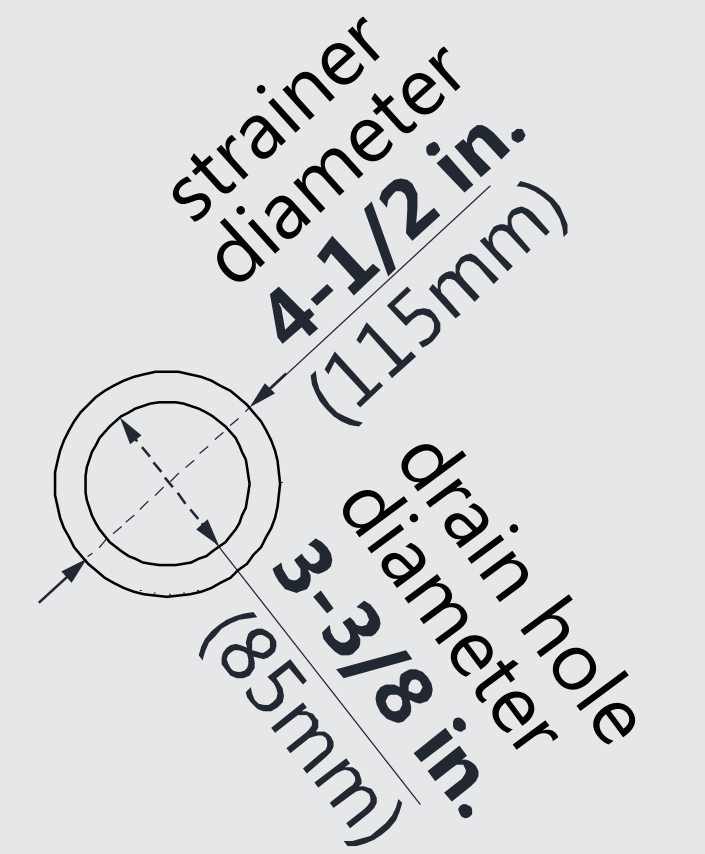

DLT-1130601

SLIMLINE SHOWER BASE

SINGLE THRESHOLD

LEFT DRAIN

Drain Hole Specs

DreamLine reserves the right to update or modify the hardware or materials pictured without prior notice for the purpose of product improvement and customer satisfaction.