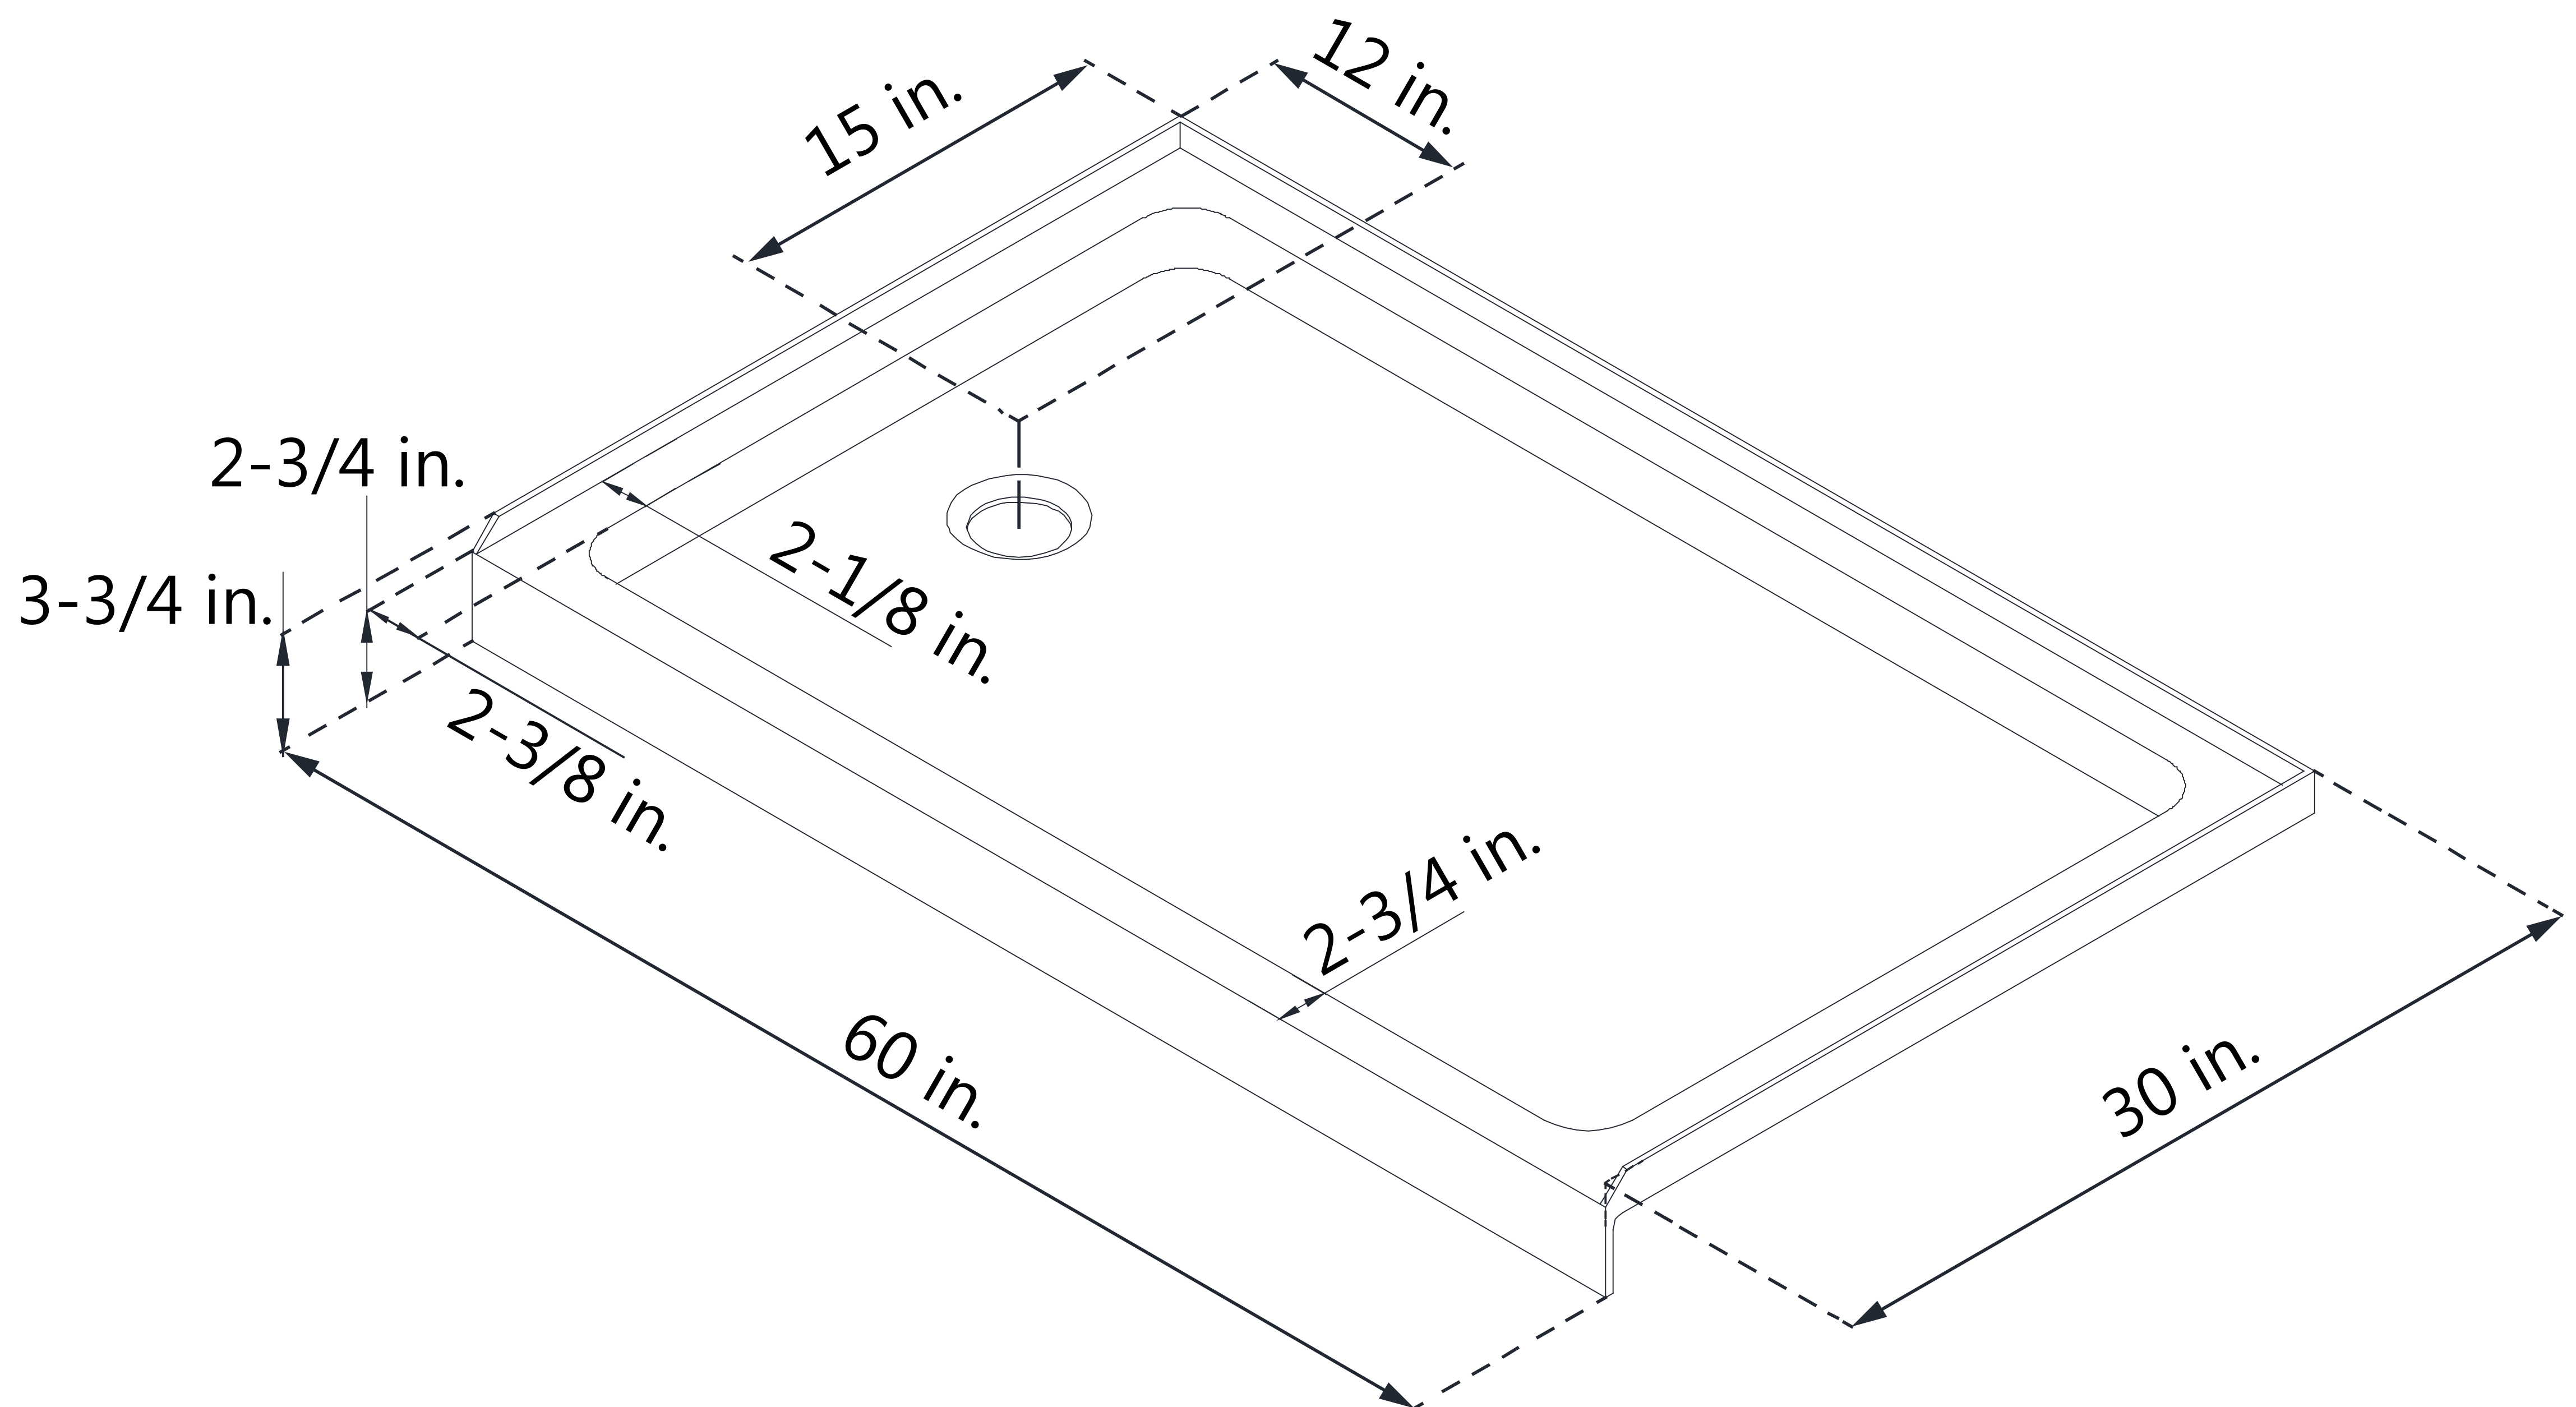

DLT-1130601

SLIMLINE SHOWER BASE

SINGLE THRESHOLD

LEFT DRAIN

Drain Hole Specs

DreamLine reserves the right to update or modify the hardware or materials pictured without prior notice for the purpose of product improvement and customer satisfaction.