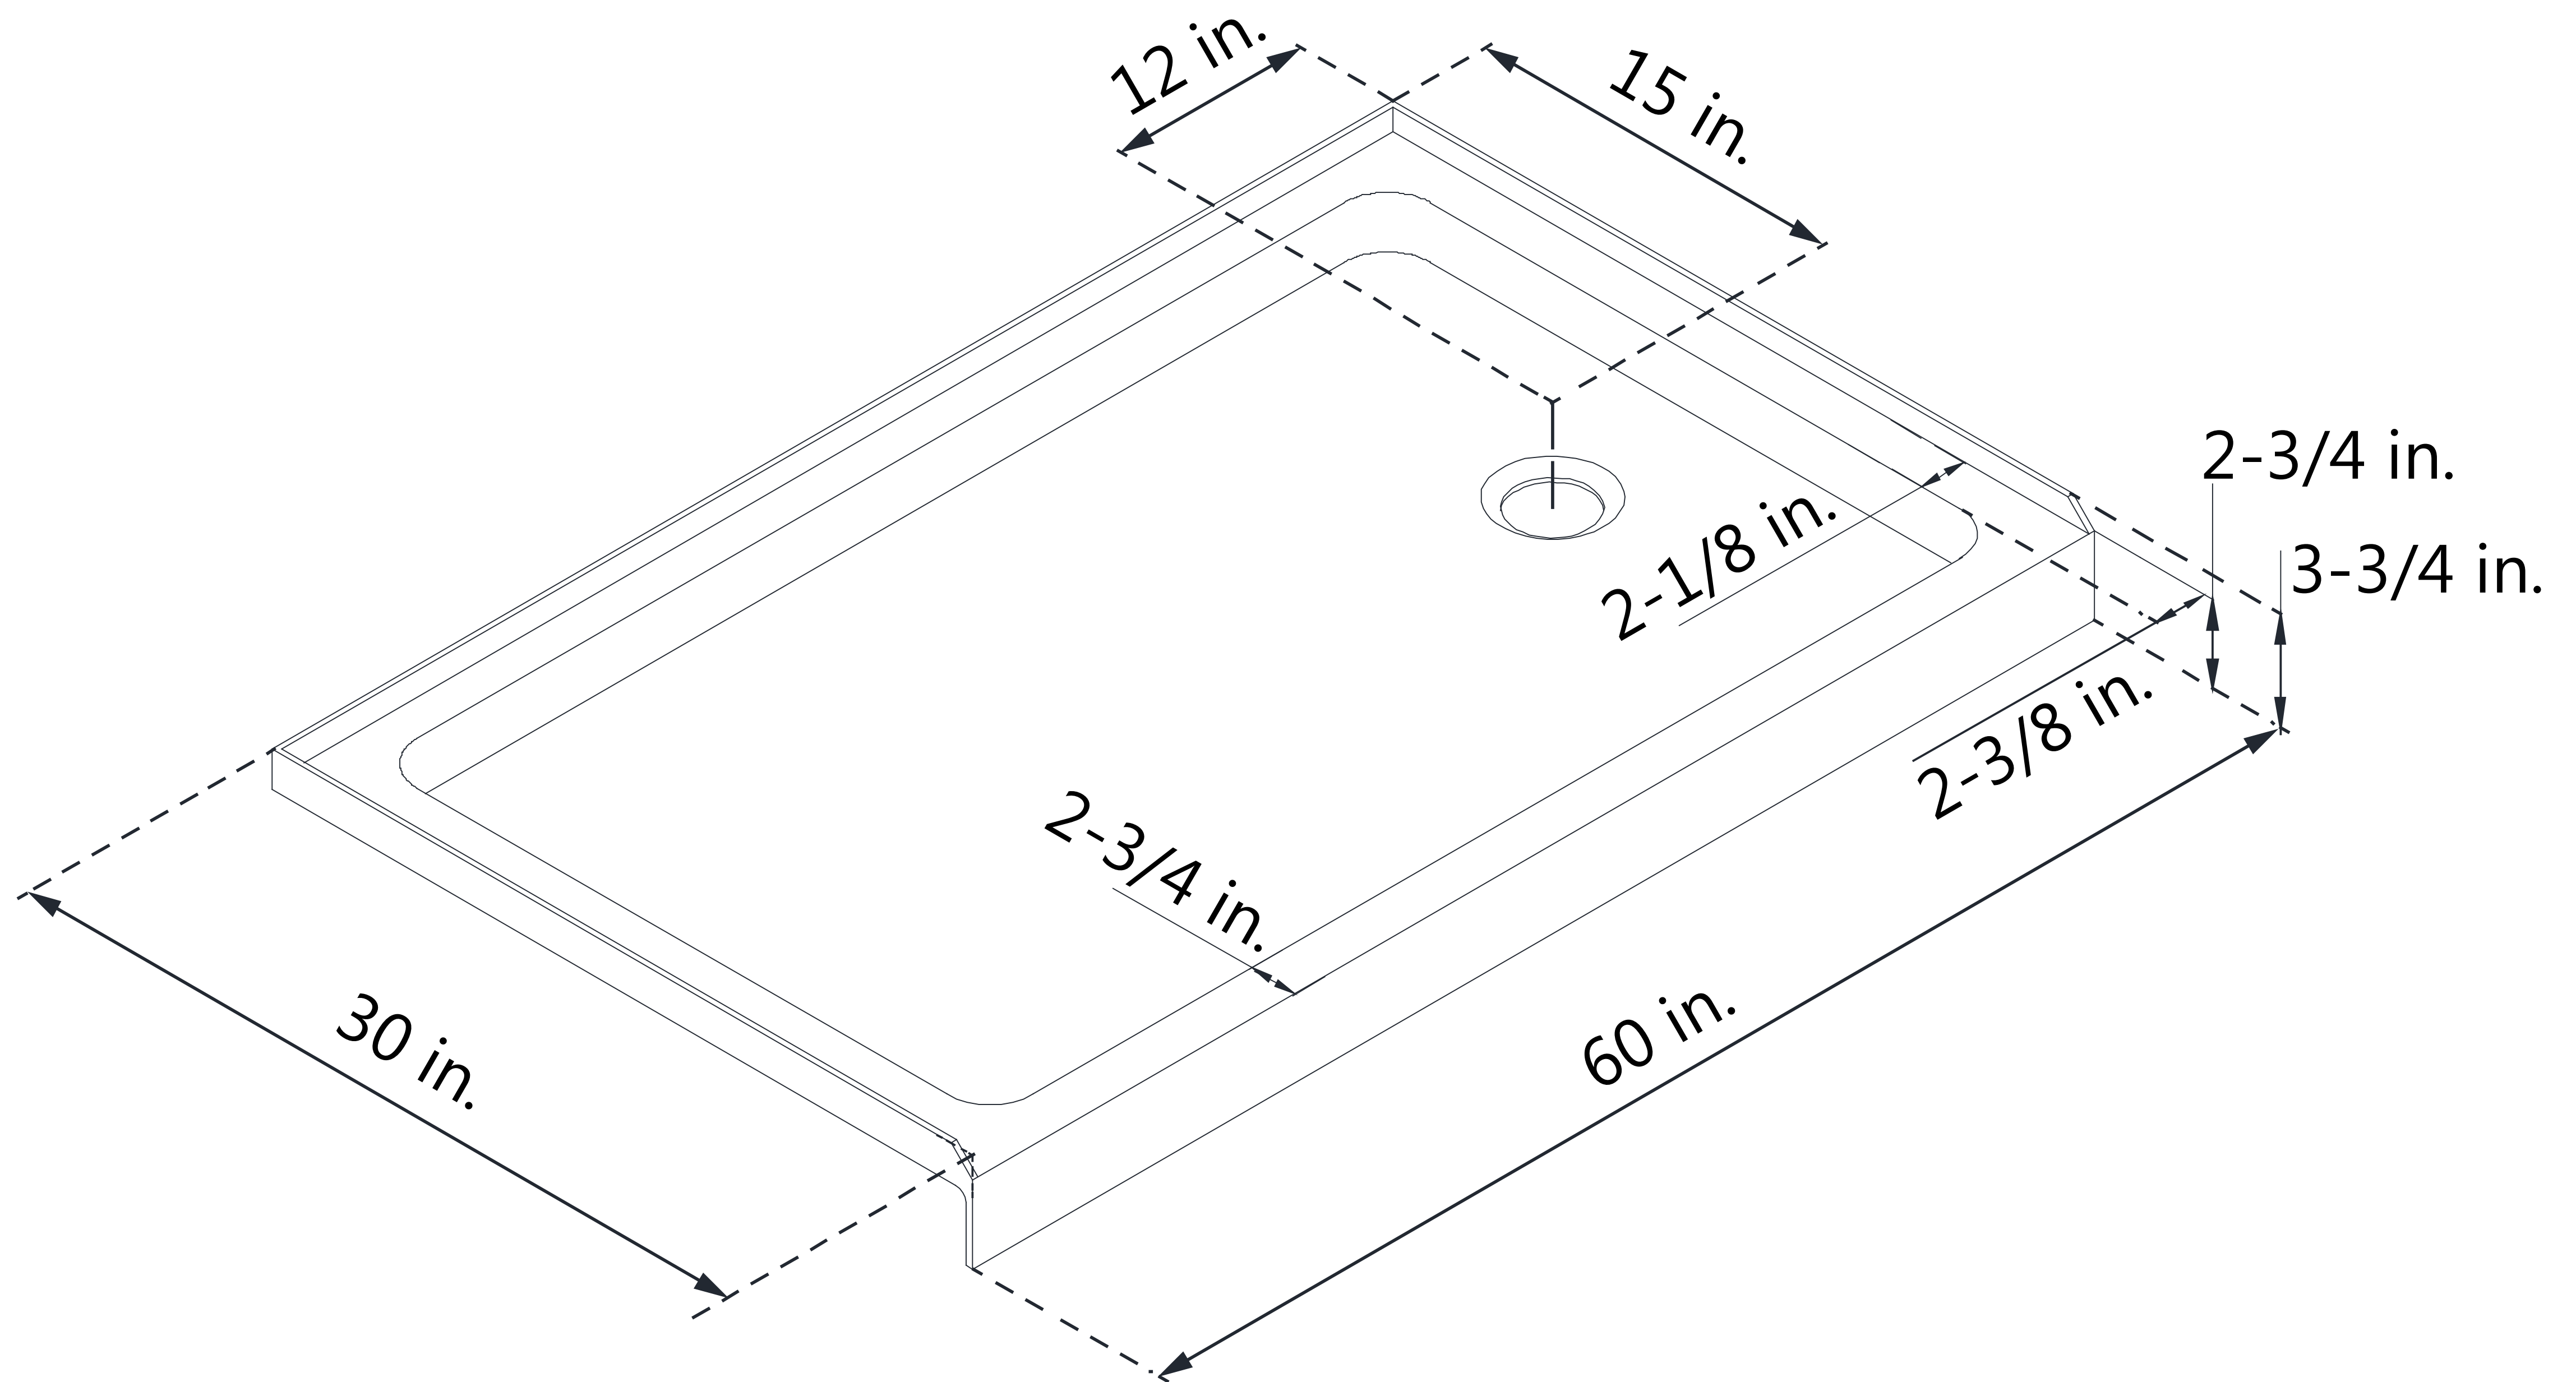

DLT-1130602

SLIMLINE SHOWER BASE

SINGLE THRESHOLD

RIGHT DRAIN

Drain Hole Specs

DreamLine reserves the right to update or modify the hardware or materials pictured without prior notice for the purpose of product improvement and customer satisfaction.