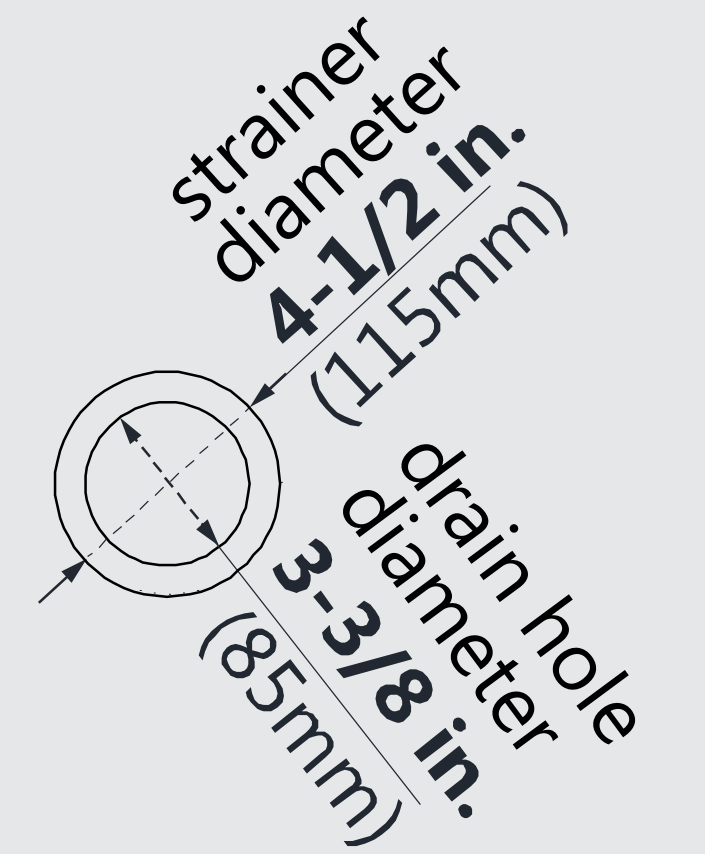

DLT-1130602

SLIMLINE SHOWER BASE

SINGLE THRESHOLD

RIGHT DRAIN

Drain Hole Specs

DreamLine reserves the right to update or modify the hardware or materials pictured without prior notice for the purpose of product improvement and customer satisfaction.