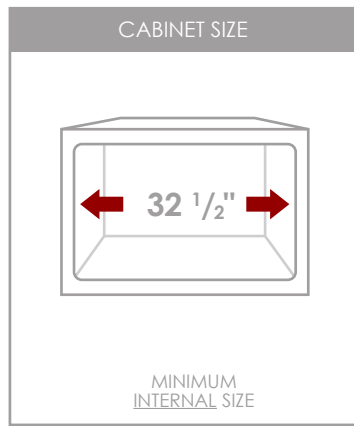

80% Quartz sand
20% Acrylic resin

PRODUCT DIMENSIONS

Overall Dimensions	32" x 18" x 9 1/2"
Internal Dimensions	30" x 16" x 9 1/2"
Left Basin	-
Right Basin	-
Drain Opening Size	3 1/2"

GARBAGE DISPOSAL

Stylish® sinks have on standard 3 1/2" drain opening that can fit any garbage disposal unit. The sink structure is well designed to withstand any heavy garbage disposal unit.

80% Quartz
20% Résine acrylique

DIMENSIONS DU PRODUIT

Dimensions Hors Tout	32" x 18" x 9 1/2"
Dimensions Intérieures	30" x 16" x 9 1/2"
Cuve Gauche	-
Cuve Droite	-
Taille d'ouverture du Drain	3 1/2"

ÉLIMINATION DES DÉCHETS