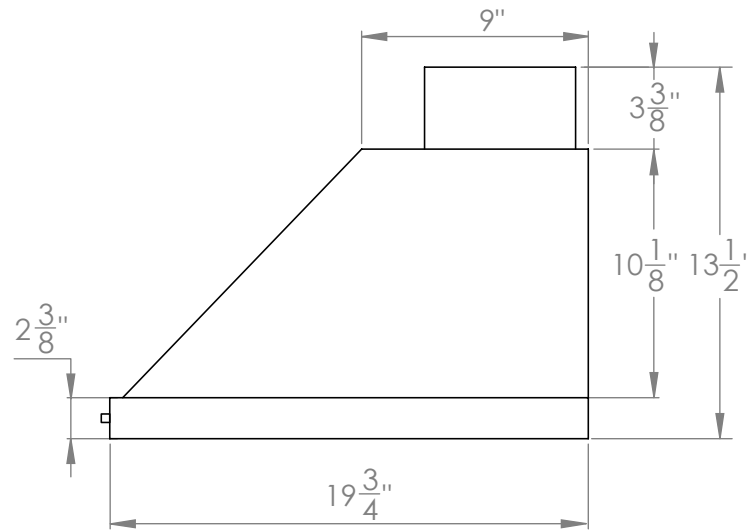

WM-590BSS-30

TOP

FRONT

SIDE

All measurements are in inches