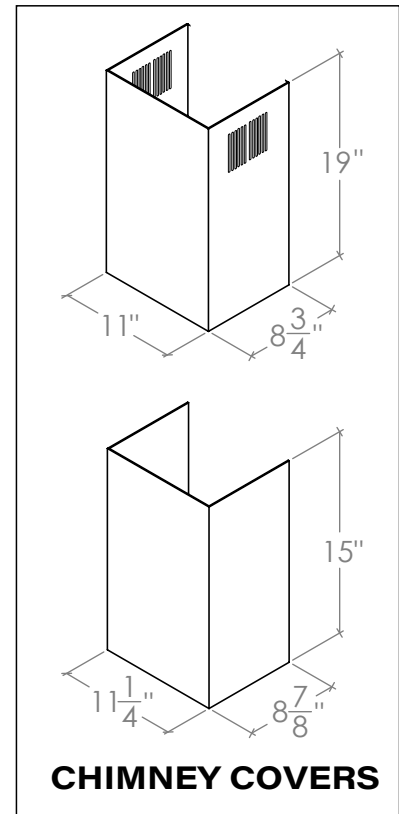

WM-590BSS-30

TOP

FRONT

SIDE

All measurements are in inches