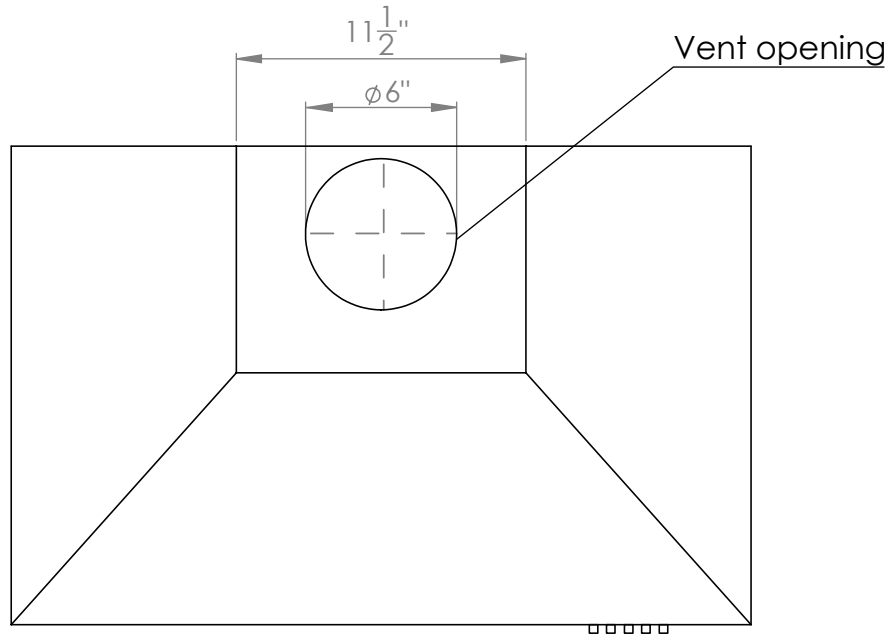

# WM-530SS-30P & WM-530SS-30B

**TOP**

**FRONT**

**SIDE**

**CHIMNEY COVERS**

All measurements are in inches