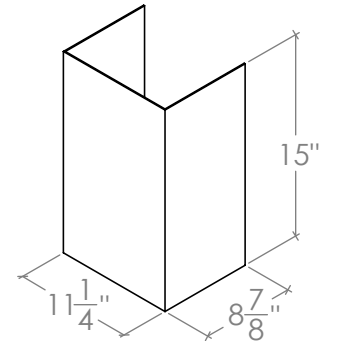

# WM-530SS-30P & WM-530SS-30B

**TOP**

**FRONT**

**SIDE**

**CHIMNEY COVERS**

All measurements are in inches