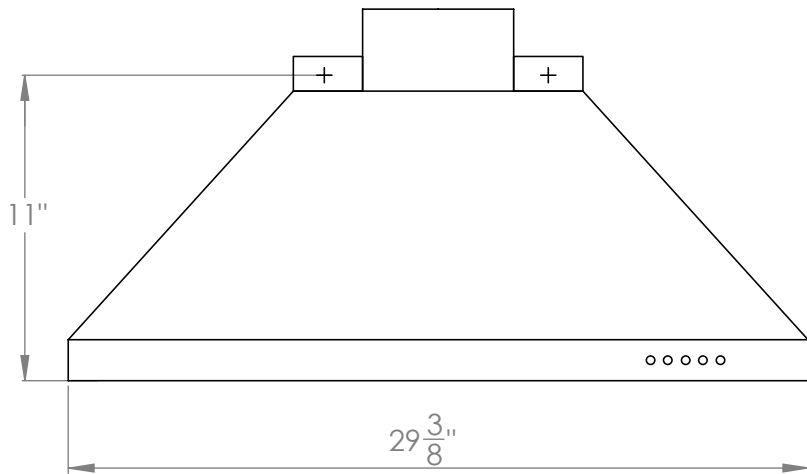

# WM-530SS-30P & WM-530SS-30B

**TOP**

**FRONT**

**SIDE**

**CHIMNEY COVERS**

All measurements are in inches