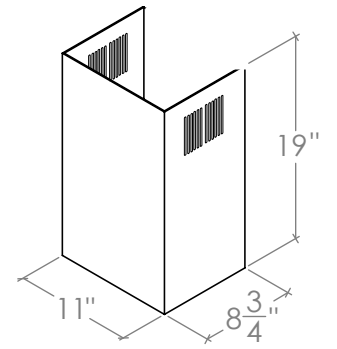

# WM-530SS-30P & WM-530SS-30B

**TOP**

**FRONT**

**SIDE**

**CHIMNEY COVERS**

All measurements are in inches