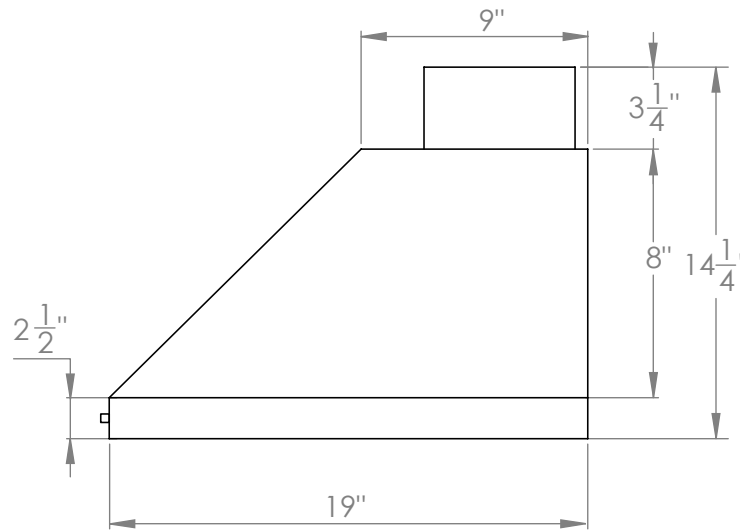

# WM-530SS-30P & WM-530SS-30B

**TOP**

**FRONT**

**SIDE**

**CHIMNEY COVERS**

All measurements are in inches