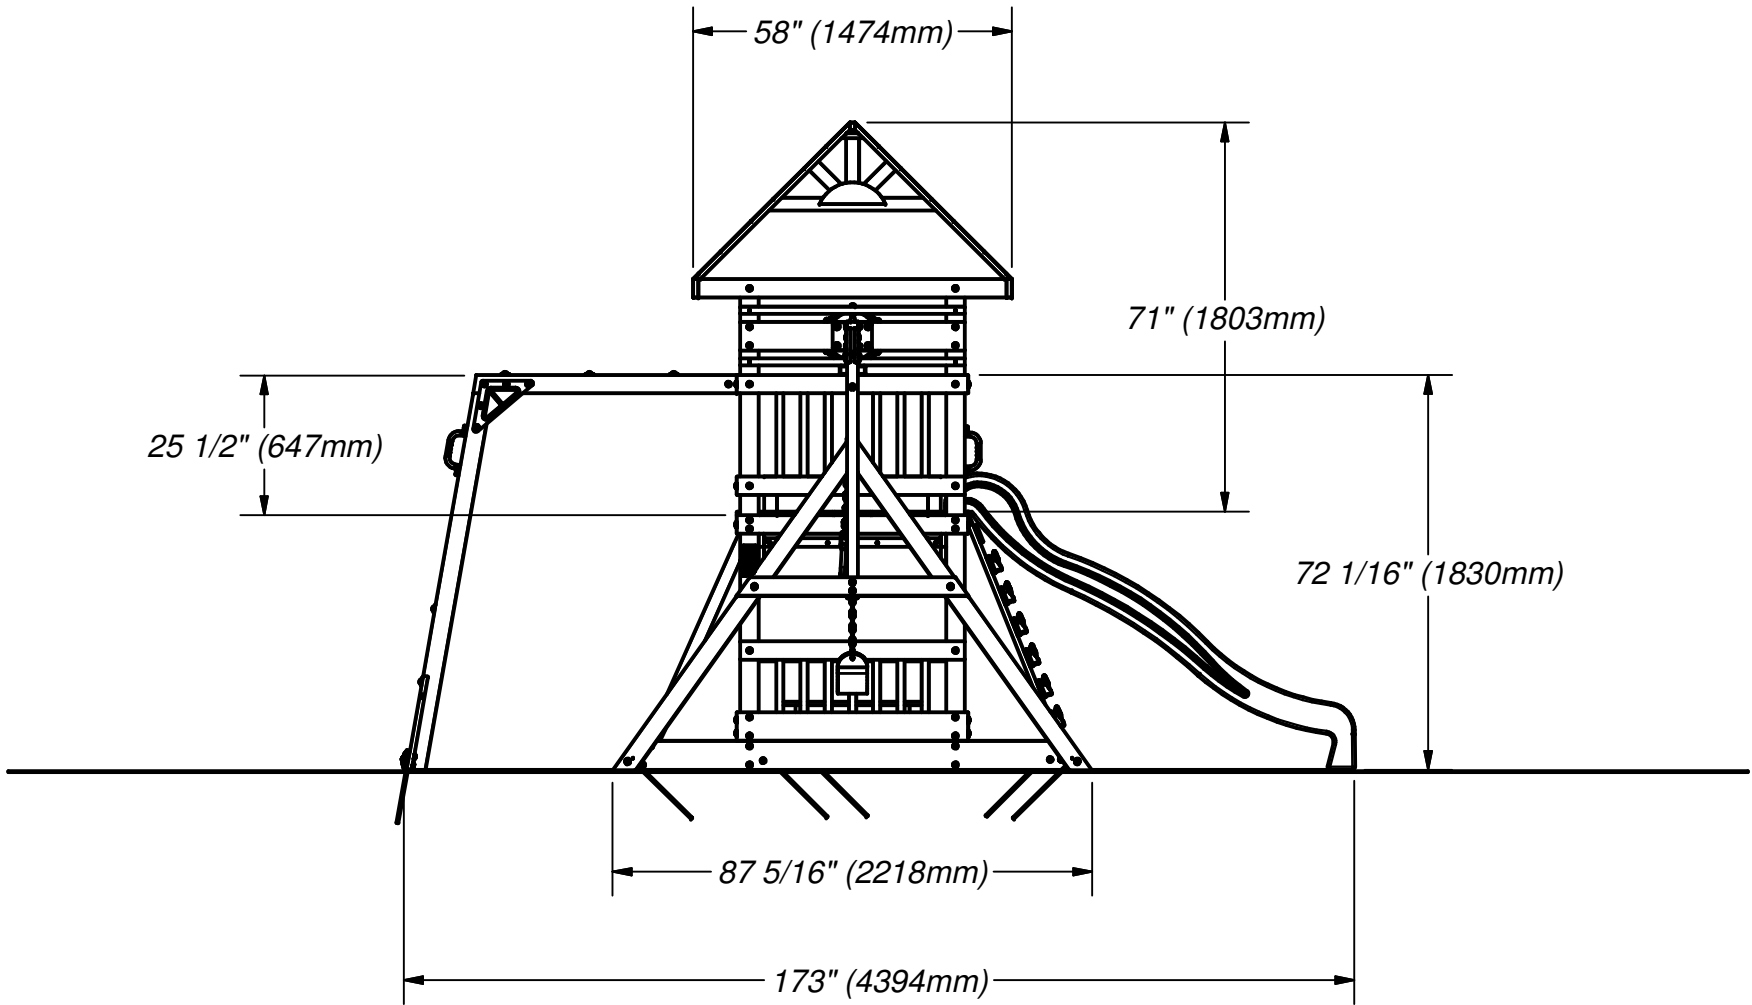

DRAWN BY	BRS	DESCRIPTION	BEACH FRONT PLAYSET
DATE	12/9/2015	PART NUMBER	1605022
		REV	

DRAWN BY	BRS	DESCRIPTION	BEACH FRONT PLAYSET
DATE	12/9/2015	PART NUMBER	1605022
		REV	

DRAWN BY	BRS	DESCRIPTION	BEACH FRONT PLAYSET
DATE	12/9/2015	PART NUMBER	1605022
		REV	

DRAWN BY	BRS	DESCRIPTION	BEACH FRONT PLAYSET
DATE	12/9/2015	PART NUMBER	1605022
		REV	