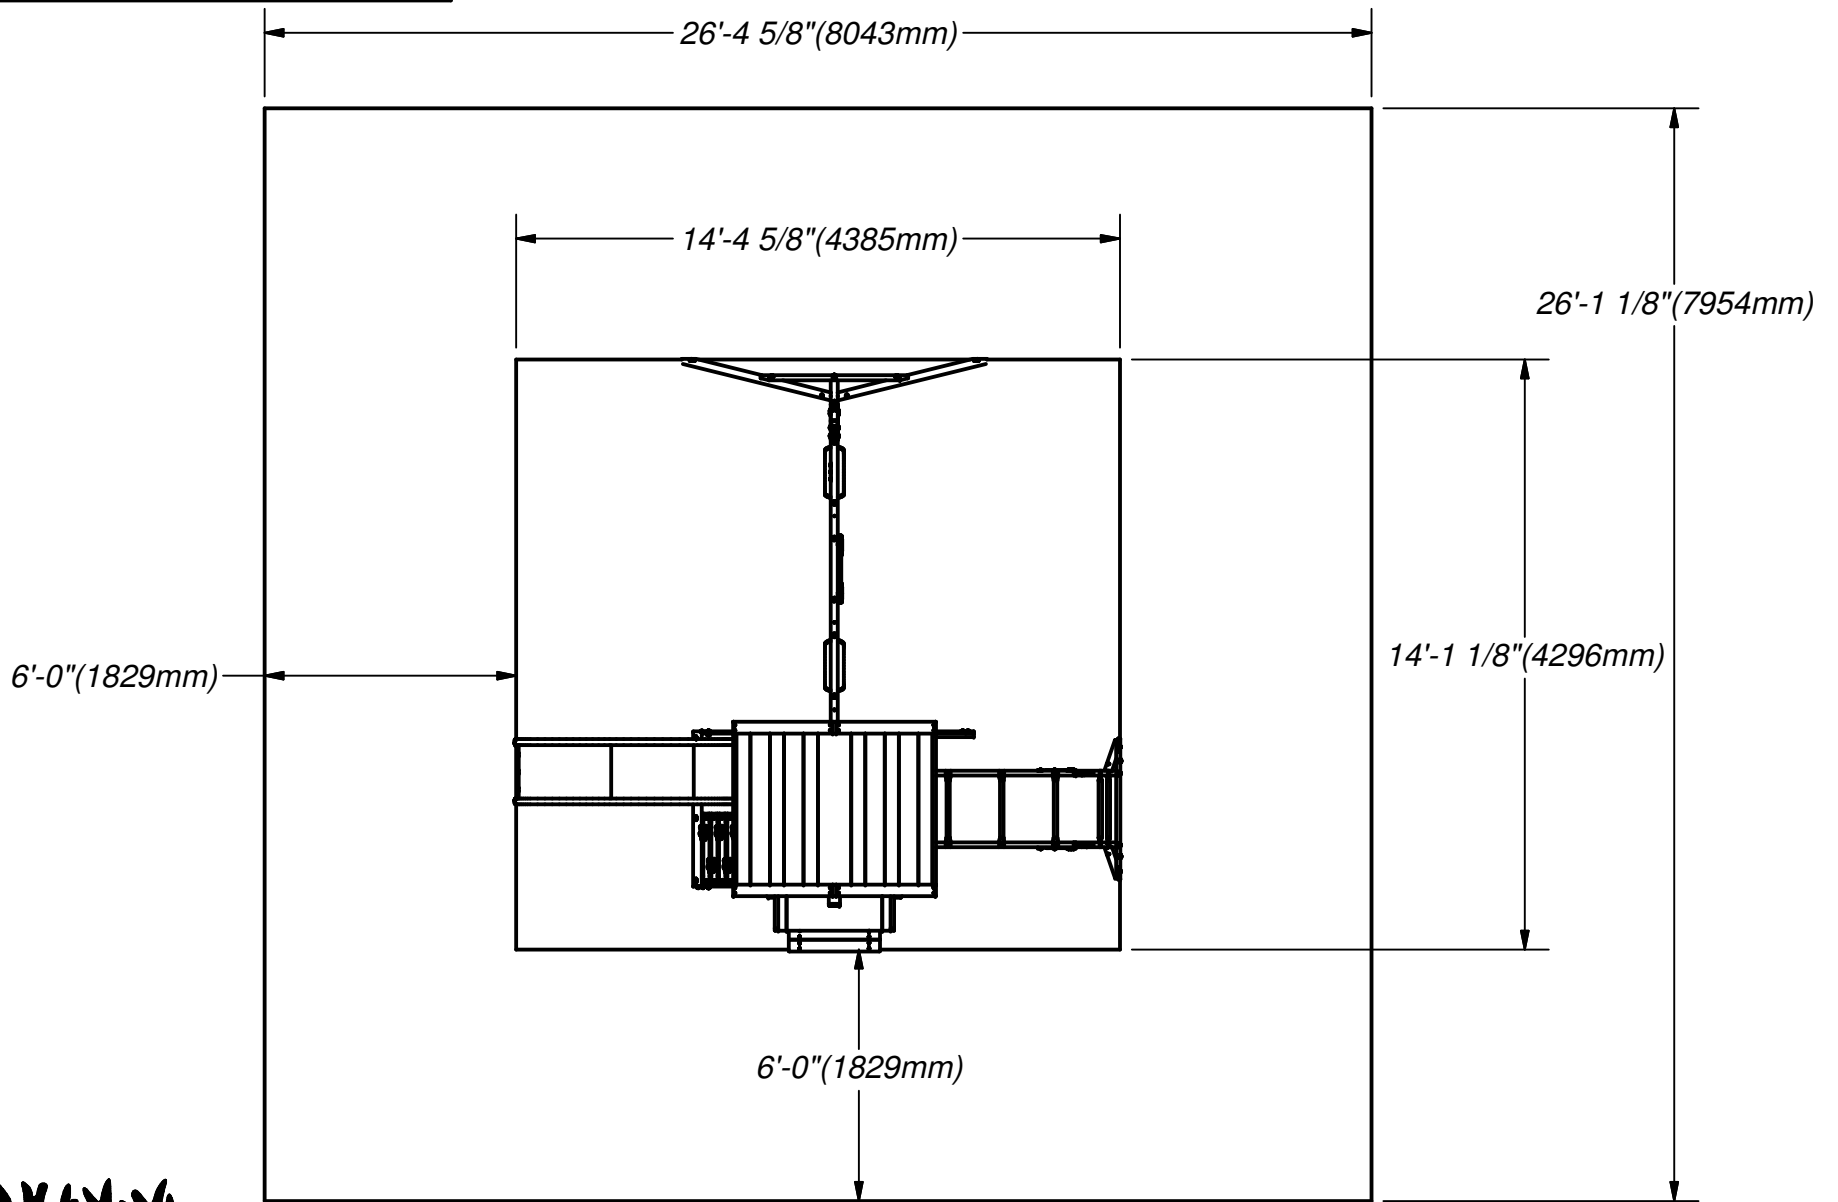

DRAWN BY	BRS	DESCRIPTION	BEACH FRONT PLAYSET
DATE	12/9/2015	PART NUMBER	1605022
		REV	

DRAWN BY	BRS	DESCRIPTION	BEACH FRONT PLAYSET
DATE	12/9/2015	PART NUMBER	1605022
		REV	

DRAWN BY	BRS	DESCRIPTION	BEACH FRONT PLAYSET
DATE	12/9/2015	PART NUMBER	1605022
		REV	

DRAWN BY	BRS	DESCRIPTION	BEACH FRONT PLAYSET
DATE	12/9/2015	PART NUMBER	1605022
		REV	