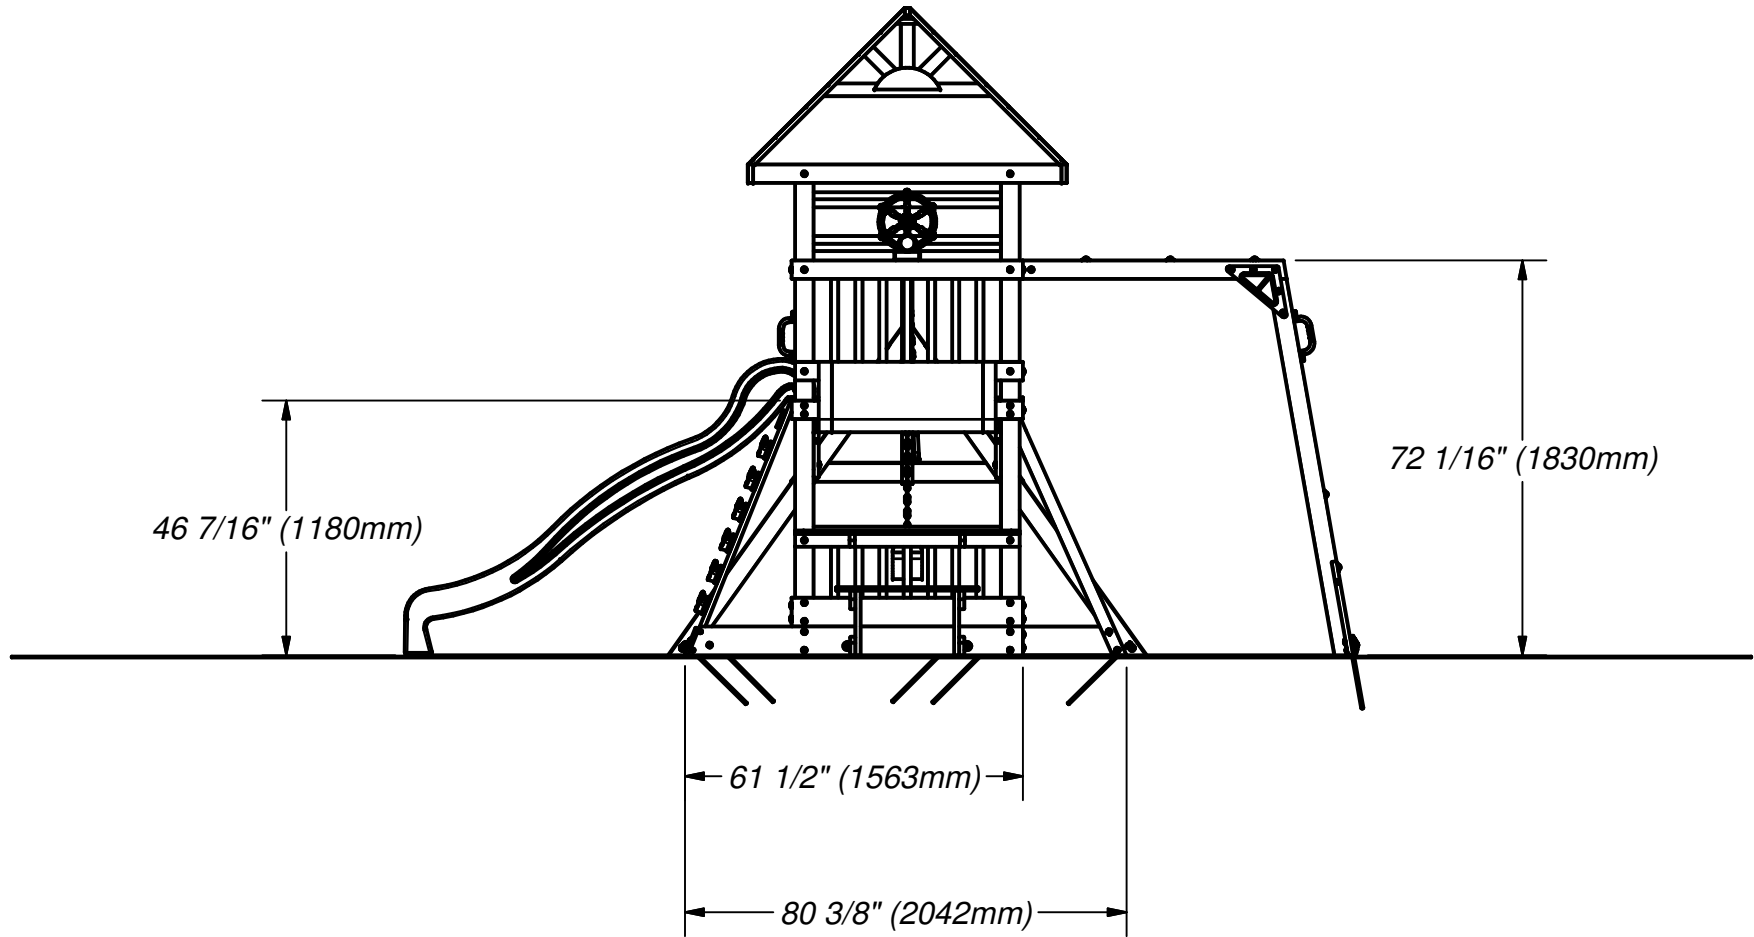

DRAWN BY	BRS	DESCRIPTION	BEACH FRONT PLAYSET
DATE	12/9/2015	PART NUMBER	1605022
		REV	

DRAWN BY	BRS	DESCRIPTION	BEACH FRONT PLAYSET
DATE	12/9/2015	PART NUMBER	1605022
		REV	

DRAWN BY	BRS	DESCRIPTION	BEACH FRONT PLAYSET
DATE	12/9/2015	PART NUMBER	1605022
		REV	

DRAWN BY	BRS	DESCRIPTION	BEACH FRONT PLAYSET
DATE	12/9/2015	PART NUMBER	1605022
		REV	