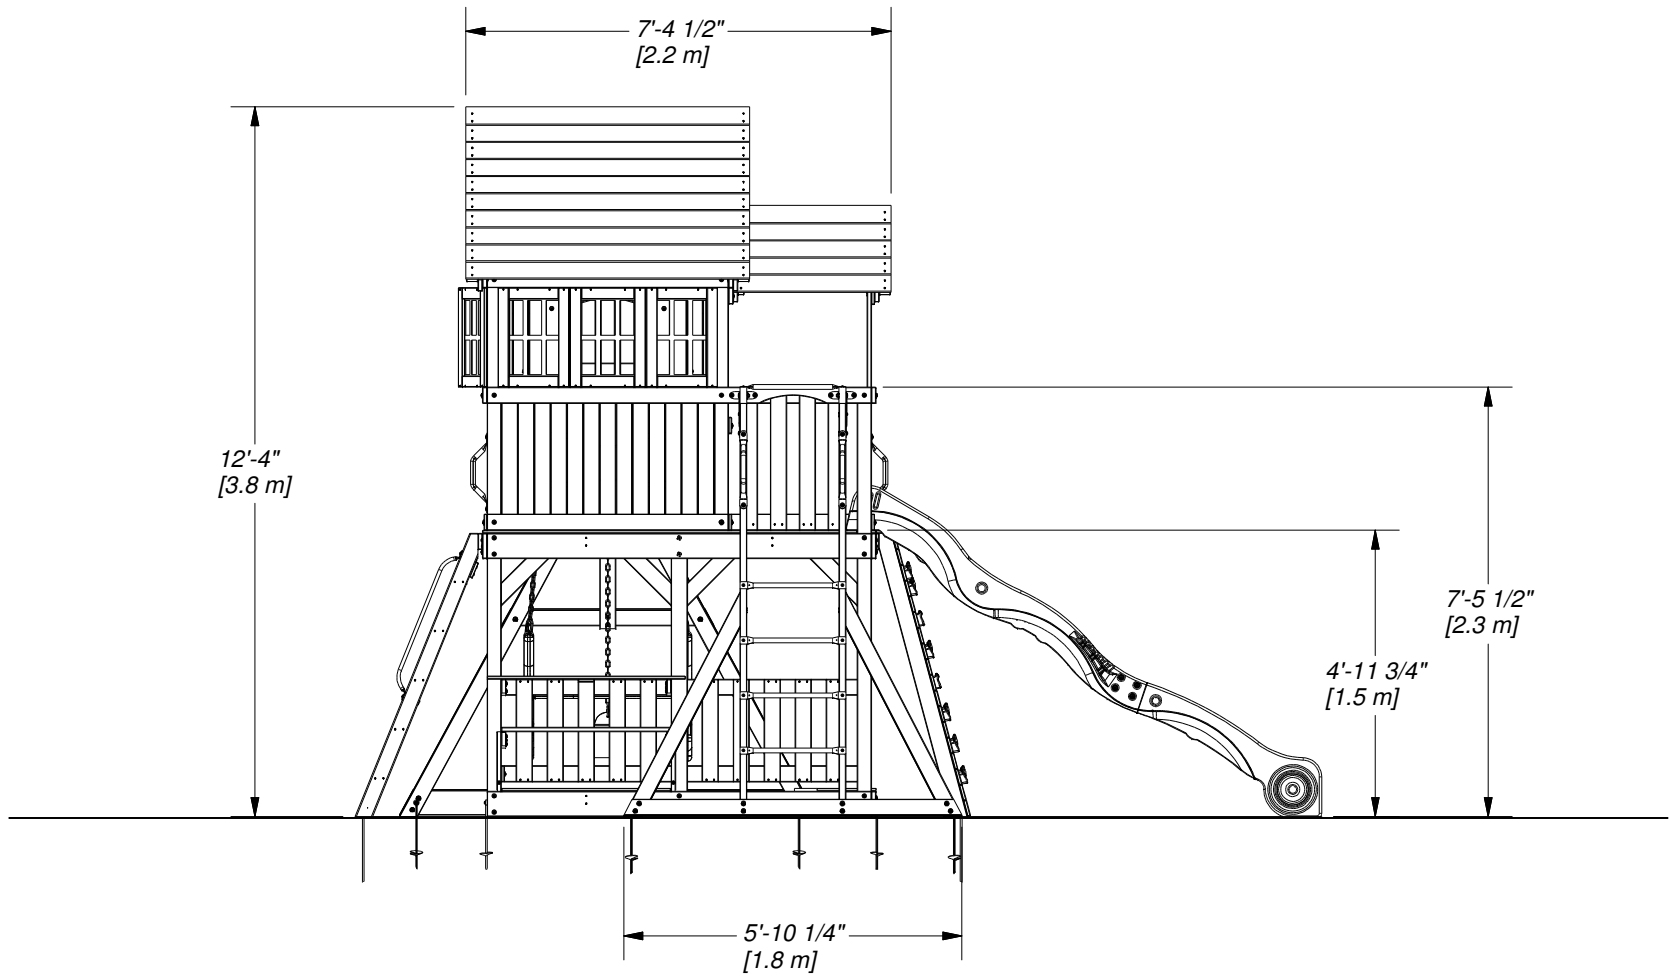

DRAWN BY WKS		DESCRIPTION SKYFORT II (REV C) PLAY SET	
DATE 8/20/2018		PART NUMBER 6113 C SKYFORT II	
			REV

DRAWN BY WKS		DESCRIPTION SKYFORT II (REV C) PLAY SET	
DATE 8/20/2018		PART NUMBER 6113 C SKYFORT II	
			REV

DRAWN BY WKS	DESCRIPTION SKYFORT II (REV C) PLAY SET	
DATE 8/20/2018	PART NUMBER 6113 C SKYFORT II	REV

<small>DRAWN BY</small> WKS	<small>DESCRIPTION</small> SKYFORT II (REV C) PLAY SET	
<small>DATE</small> 8/20/2018	<small>PART NUMBER</small> 6113 C SKYFORT II	<small>REV</small>