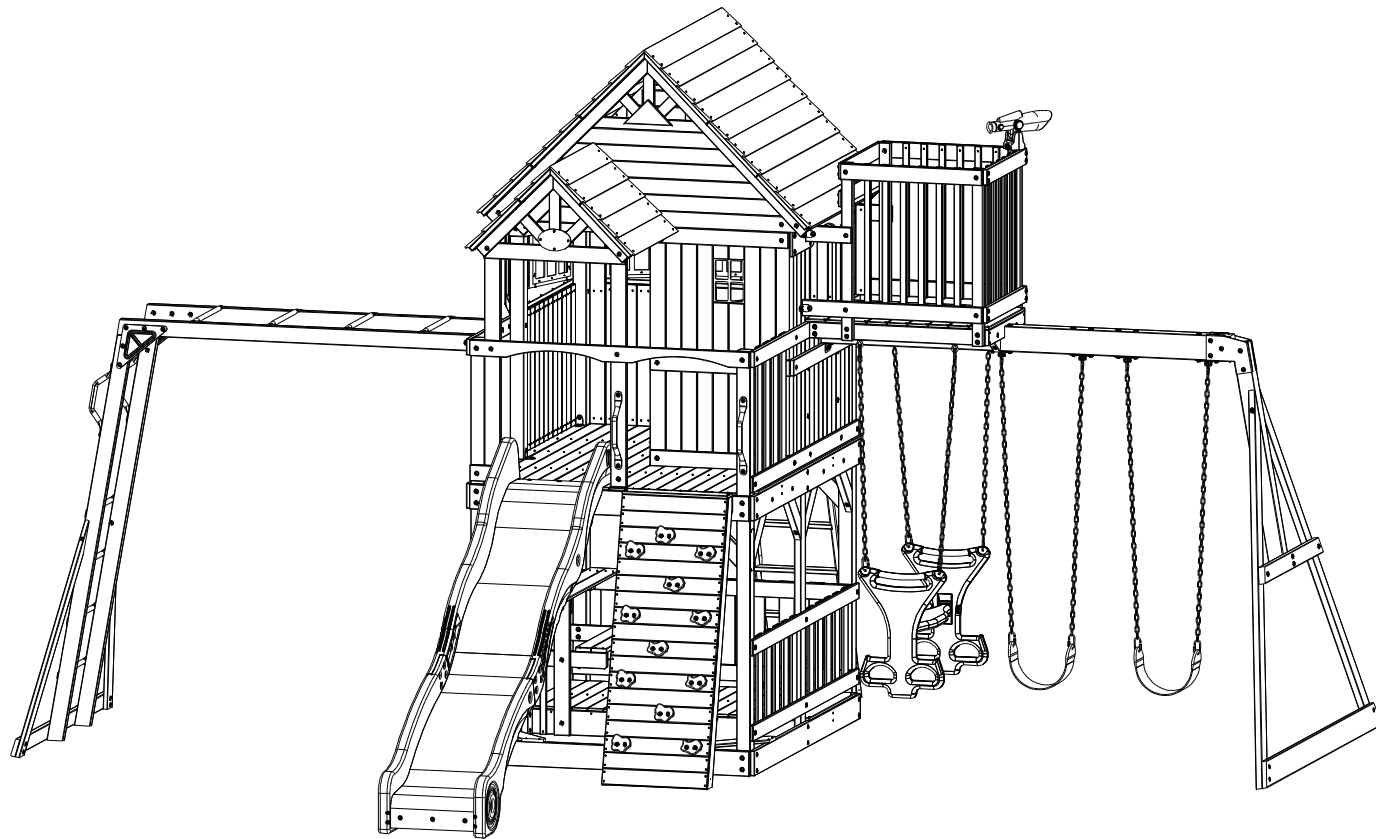

DRAWN BY WKS		DESCRIPTION SKYFORT II (REV C) PLAY SET	
DATE 8/20/2018		PART NUMBER 6113 C SKYFORT II	
			REV

DRAWN BY WKS		DESCRIPTION SKYFORT II (REV C) PLAY SET	
DATE 8/20/2018		PART NUMBER 6113 C SKYFORT II	
			REV

DRAWN BY WKS	DESCRIPTION SKYFORT II (REV C) PLAY SET	
DATE 8/20/2018	PART NUMBER 6113 C SKYFORT II	REV

<small>DRAWN BY</small> WKS	<small>DESCRIPTION</small> SKYFORT II (REV C) PLAY SET	
<small>DATE</small> 8/20/2018	<small>PART NUMBER</small> 6113 C SKYFORT II	<small>REV</small>