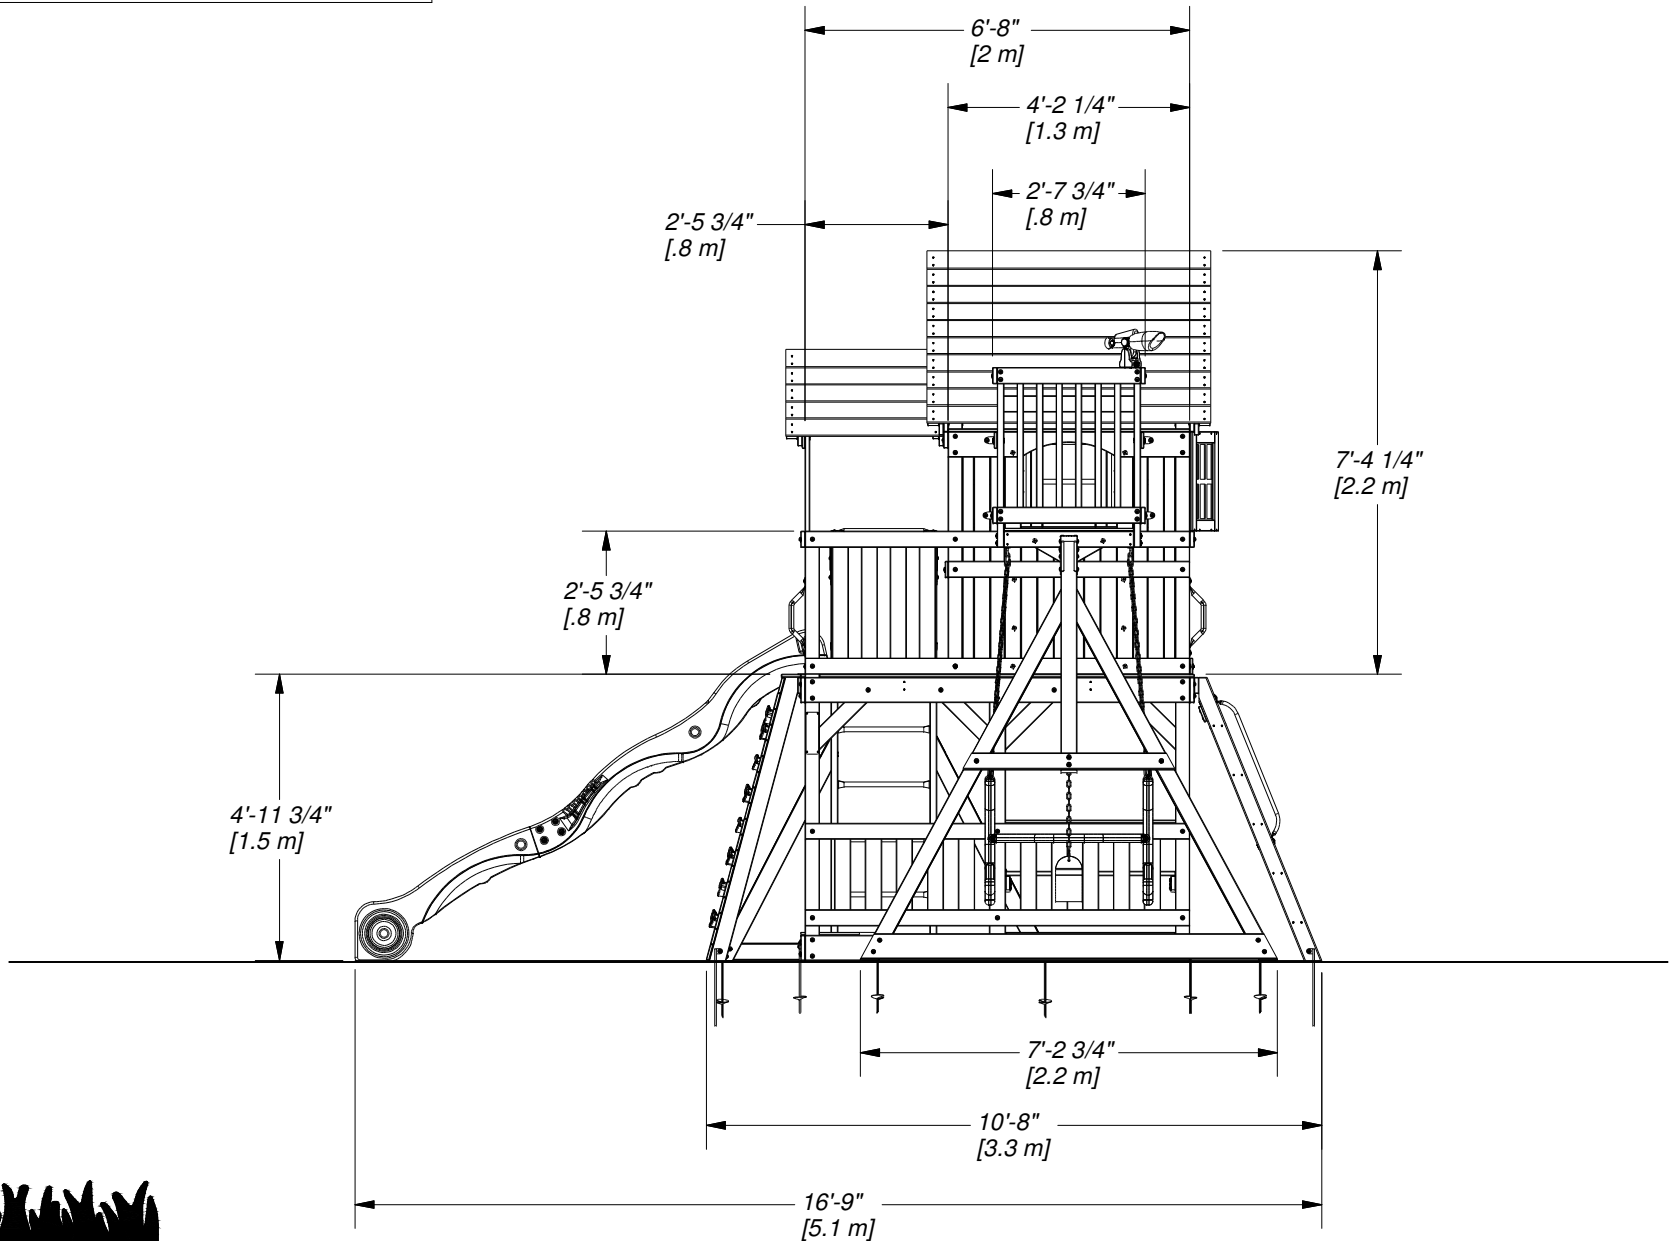

DRAWN BY WKS		DESCRIPTION SKYFORT II (REV C) PLAY SET	
DATE 8/20/2018		PART NUMBER 6113 C SKYFORT II	
			REV

DRAWN BY WKS		DESCRIPTION SKYFORT II (REV C) PLAY SET	
DATE 8/20/2018		PART NUMBER 6113 C SKYFORT II	
			REV

DRAWN BY WKS	DESCRIPTION SKYFORT II (REV C) PLAY SET	
DATE 8/20/2018	PART NUMBER 6113 C SKYFORT II	REV

<small>DRAWN BY</small> WKS	<small>DESCRIPTION</small> SKYFORT II (REV C) PLAY SET	
<small>DATE</small> 8/20/2018	<small>PART NUMBER</small> 6113 C SKYFORT II	<small>REV</small>