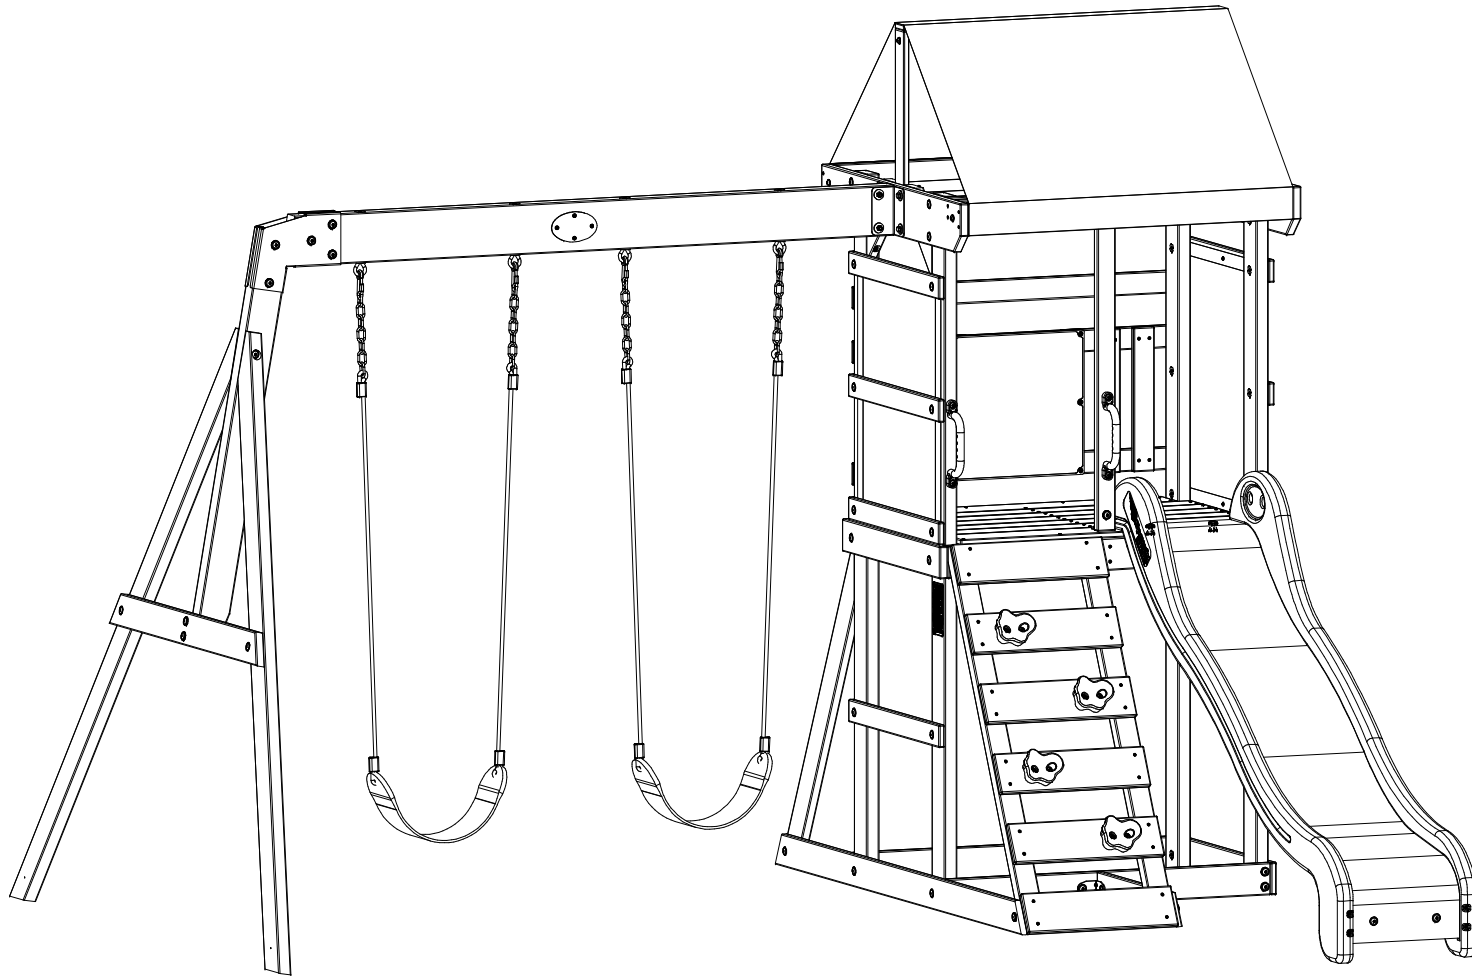

Part Number

2001060 AURORA FOOTPRINT

Sheet

1 OF 5

DRAWN BY	wsmalley	DESCRIPTION	2001060 AURORA PLAYSET
DATE	8/6/2019	PART NUMBER	2001060 AURORA FOOTPRINT
		REV	

DRAWN BY wsmalley	DESCRIPTION 2001060 AURORA PLAYSET	
DATE 8/6/2019	PART NUMBER 2001060 AURORA FOOTPRINT	REV

DRAWN BY wsmalley	DESCRIPTION 2001060 AURORA PLAYSET	
DATE 8/6/2019	PART NUMBER 2001060 AURORA FOOTPRINT	REV

DRAWN BY wsmalley	DESCRIPTION 2001060 AURORA PLAYSET	
DATE 8/6/2019	PART NUMBER 2001060 AURORA FOOTPRINT	REV

DRAWN BY wsmalley	DESCRIPTION 2001060 AURORA PLAYSET	
DATE 8/6/2019	PART NUMBER 2001060 AURORA FOOTPRINT	REV