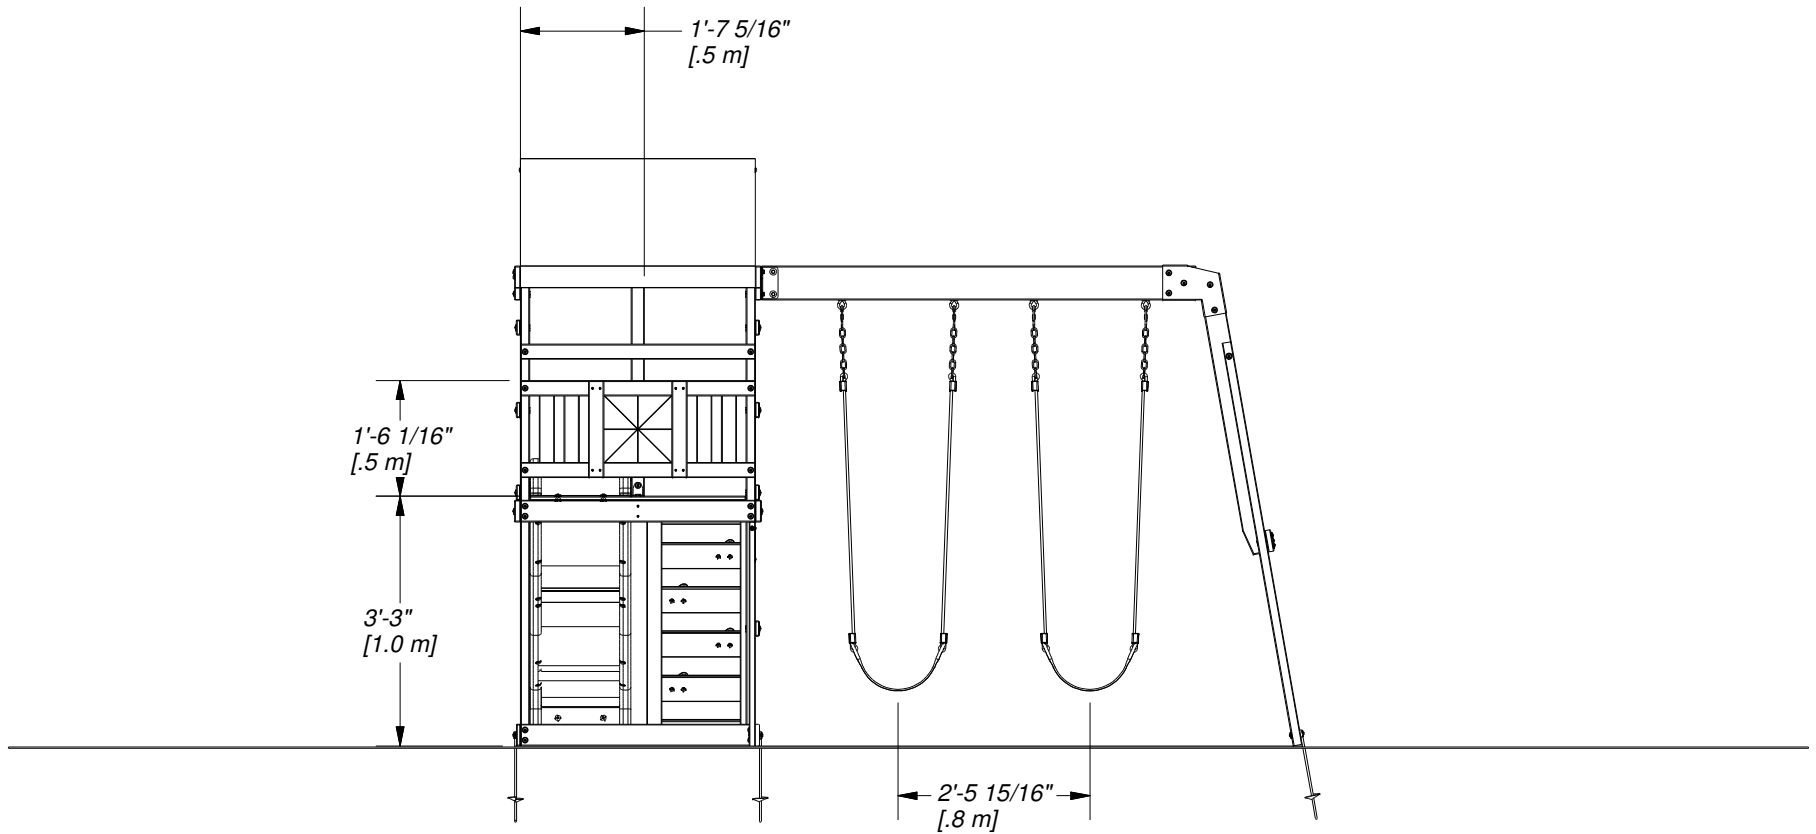

Part Number

2001060 AURORA FOOTPRINT

Sheet

1 OF 5

DRAWN BY	wsmalley	DESCRIPTION	2001060 AURORA PLAYSET
DATE	8/6/2019	PART NUMBER	2001060 AURORA FOOTPRINT
		REV	

DRAWN BY wsmalley	DESCRIPTION 2001060 AURORA PLAYSET	
DATE 8/6/2019	PART NUMBER 2001060 AURORA FOOTPRINT	REV

DRAWN BY wsmalley	DESCRIPTION 2001060 AURORA PLAYSET	
DATE 8/6/2019	PART NUMBER 2001060 AURORA FOOTPRINT	REV

DRAWN BY wsmalley	DESCRIPTION 2001060 AURORA PLAYSET	
DATE 8/6/2019	PART NUMBER 2001060 AURORA FOOTPRINT	REV

DRAWN BY wsmalley	DESCRIPTION 2001060 AURORA PLAYSET	
DATE 8/6/2019	PART NUMBER 2001060 AURORA FOOTPRINT	REV