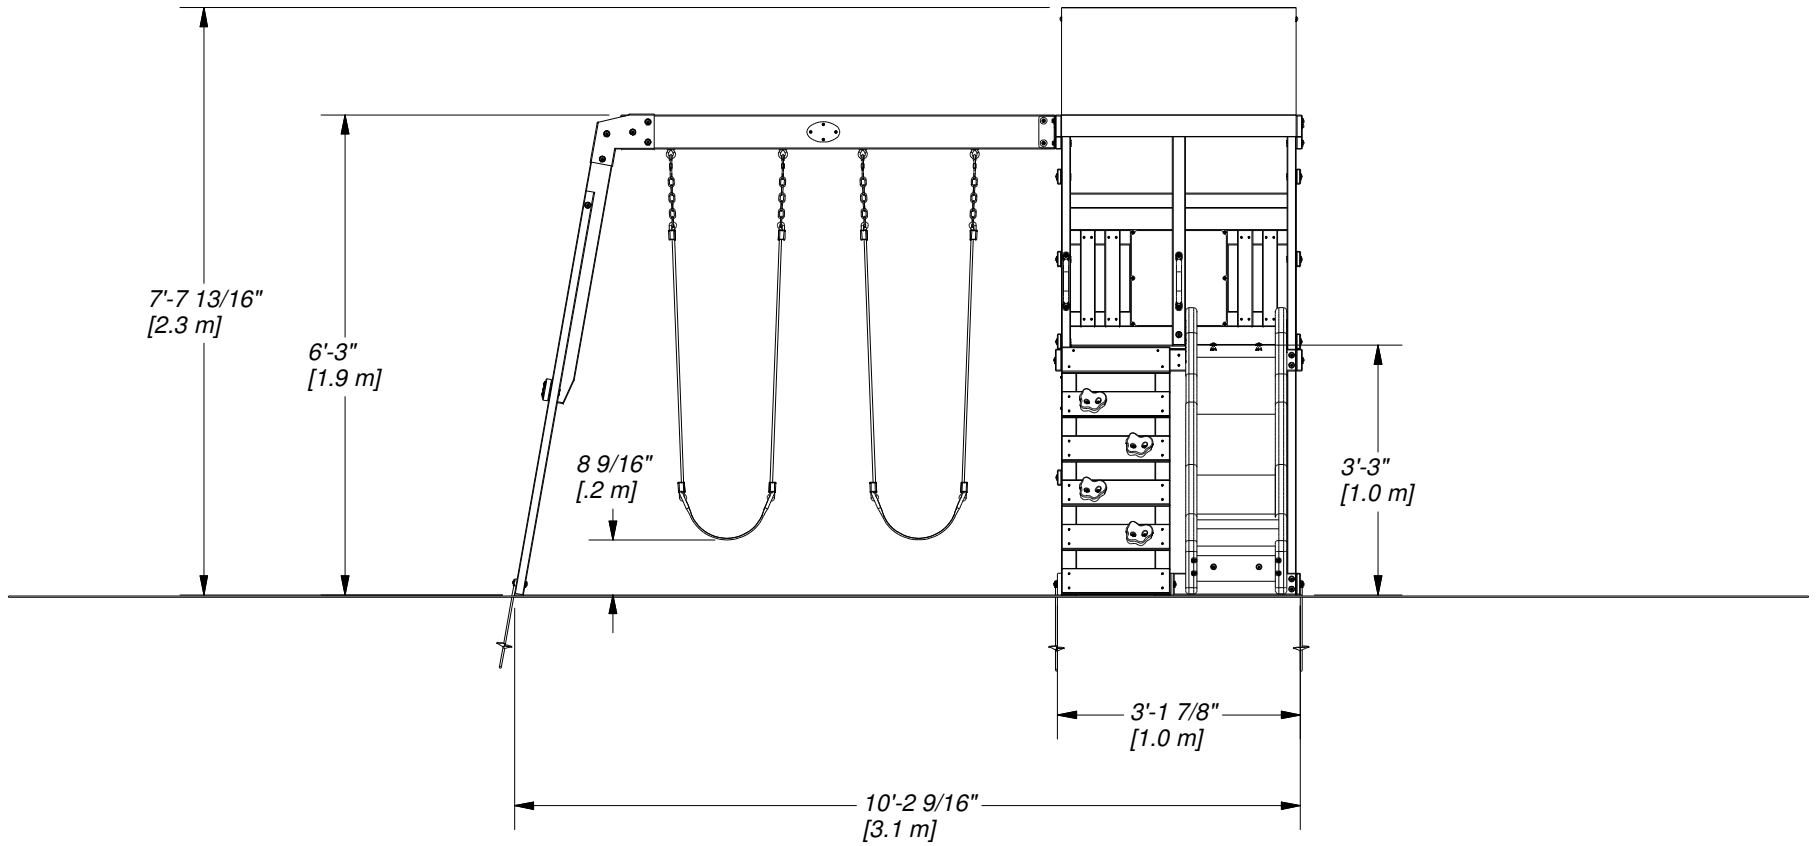

Part Number

2001060 AURORA FOOTPRINT

Sheet

1 OF 5

DRAWN BY	wsmalley	DESCRIPTION	2001060 AURORA PLAYSET
DATE	8/6/2019	PART NUMBER	2001060 AURORA FOOTPRINT
		REV	

DRAWN BY wsmalley	DESCRIPTION 2001060 AURORA PLAYSET	
DATE 8/6/2019	PART NUMBER 2001060 AURORA FOOTPRINT	REV

DRAWN BY wsmalley	DESCRIPTION 2001060 AURORA PLAYSET	
DATE 8/6/2019	PART NUMBER 2001060 AURORA FOOTPRINT	REV

DRAWN BY wsmalley	DESCRIPTION 2001060 AURORA PLAYSET	
DATE 8/6/2019	PART NUMBER 2001060 AURORA FOOTPRINT	REV

DRAWN BY wsmalley	DESCRIPTION 2001060 AURORA PLAYSET	
DATE 8/6/2019	PART NUMBER 2001060 AURORA FOOTPRINT	REV