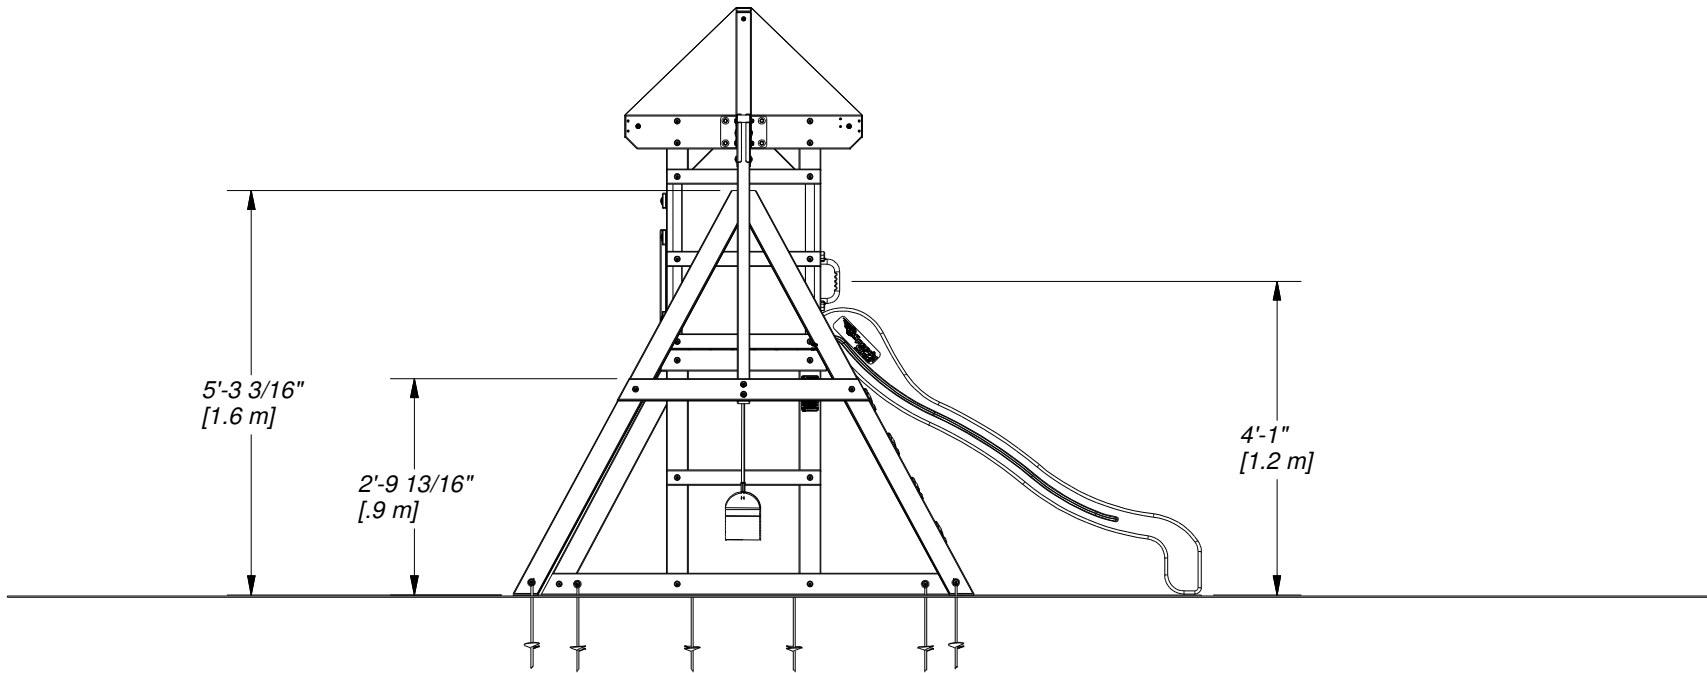

Part Number

2001060 AURORA FOOTPRINT

Sheet

1 OF 5

DRAWN BY	wsmalley	DESCRIPTION	2001060 AURORA PLAYSET
DATE	8/6/2019	PART NUMBER	2001060 AURORA FOOTPRINT
		REV	

DRAWN BY wsmalley	DESCRIPTION 2001060 AURORA PLAYSET	
DATE 8/6/2019	PART NUMBER 2001060 AURORA FOOTPRINT	REV

DRAWN BY wsmalley	DESCRIPTION 2001060 AURORA PLAYSET	
DATE 8/6/2019	PART NUMBER 2001060 AURORA FOOTPRINT	REV

DRAWN BY wsmalley	DESCRIPTION 2001060 AURORA PLAYSET	
DATE 8/6/2019	PART NUMBER 2001060 AURORA FOOTPRINT	REV

DRAWN BY wsmalley	DESCRIPTION 2001060 AURORA PLAYSET	
DATE 8/6/2019	PART NUMBER 2001060 AURORA FOOTPRINT	REV