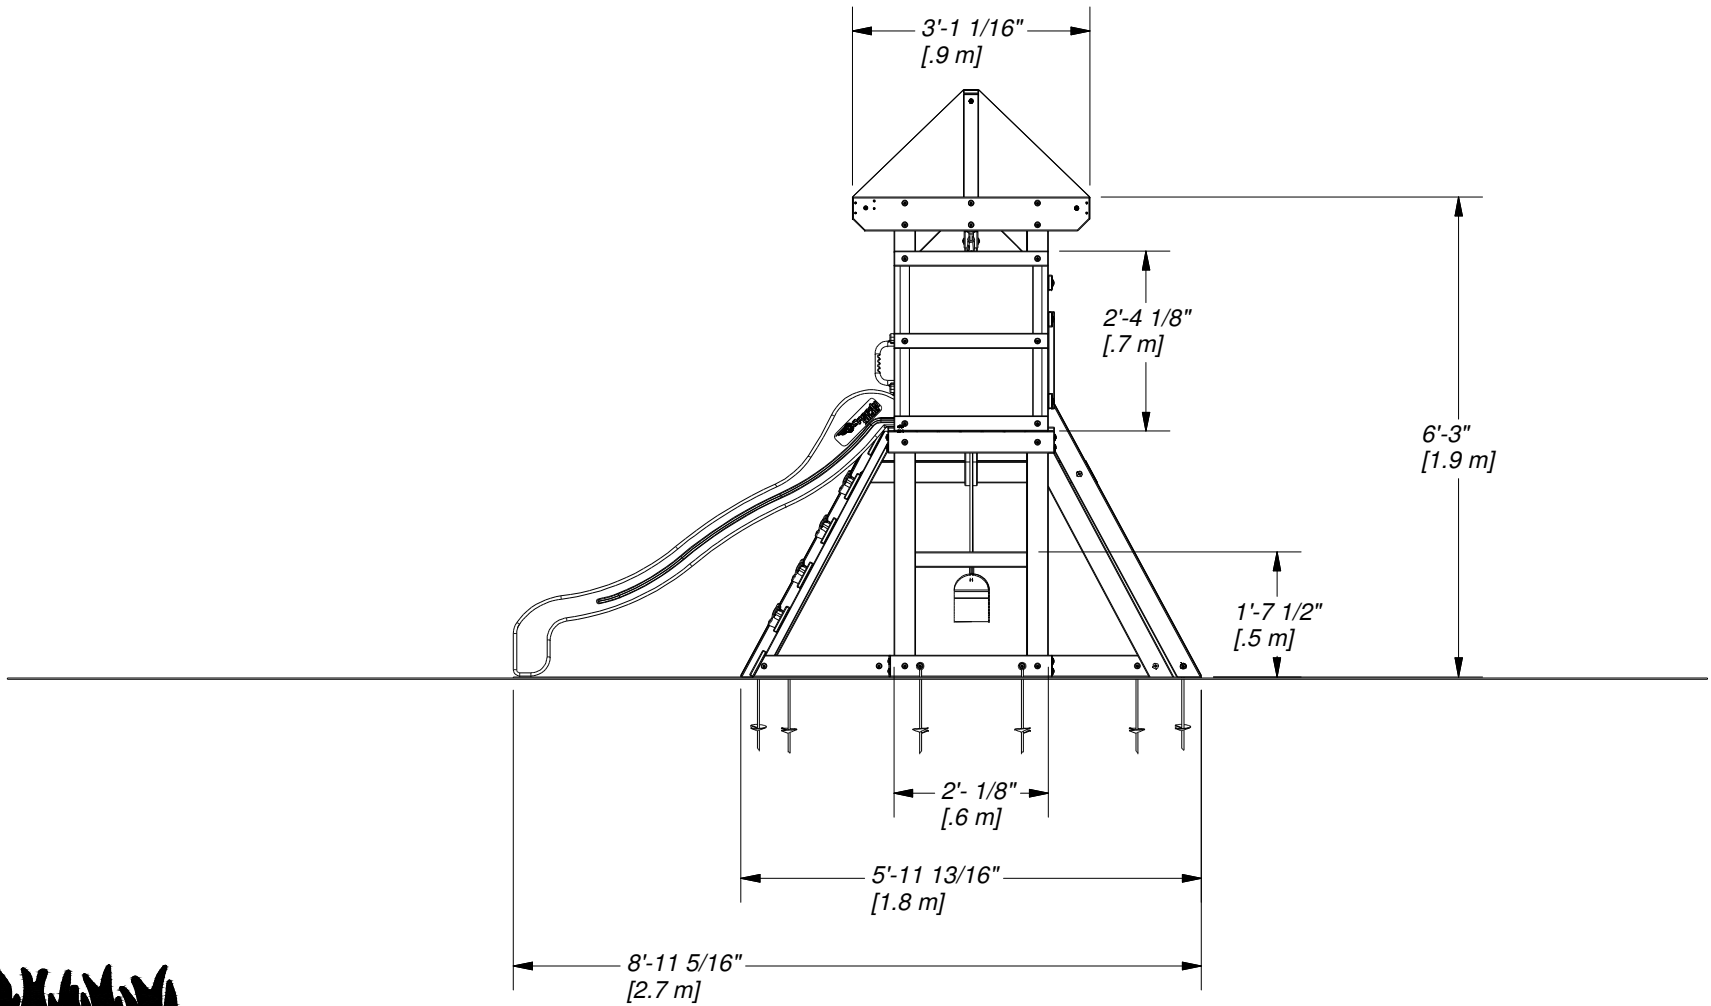

Part Number

2001060 AURORA FOOTPRINT

Sheet

1 OF 5

DRAWN BY	wsmalley	DESCRIPTION	2001060 AURORA PLAYSET
DATE	8/6/2019	PART NUMBER	2001060 AURORA FOOTPRINT
		REV	

DRAWN BY wsmalley	DESCRIPTION 2001060 AURORA PLAYSET	
DATE 8/6/2019	PART NUMBER 2001060 AURORA FOOTPRINT	REV

DRAWN BY wsmalley	DESCRIPTION 2001060 AURORA PLAYSET	
DATE 8/6/2019	PART NUMBER 2001060 AURORA FOOTPRINT	REV

DRAWN BY wsmalley	DESCRIPTION 2001060 AURORA PLAYSET	
DATE 8/6/2019	PART NUMBER 2001060 AURORA FOOTPRINT	REV

DRAWN BY wsmalley	DESCRIPTION 2001060 AURORA PLAYSET	
DATE 8/6/2019	PART NUMBER 2001060 AURORA FOOTPRINT	REV