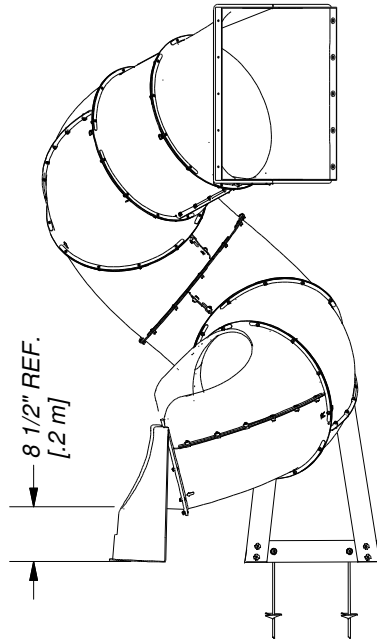

Part Number	9198012 TUBE SLIDE-LH FOOTPRINT
Sheet	1 OF 3

DRAWN BY	CB	DESCRIPTION	LEFT HAND SLIDE
DATE	12/11/2019	PART NUMBER	9198012 TUBE SLIDE-LH FOOTPRINT
		REV	

DRAWN BY	CB	DESCRIPTION	LEFT HAND SLIDE
DATE	12/11/2019	PART NUMBER	9198012 TUBE SLIDE-LH FOOTPRINT
		REV	

Part Number

9198012 TUBE SLIDE-LH FOOTPRINT

Sheet

3 OF 3

DRAWN BY	CB	DESCRIPTION	LEFT HAND SLIDE
DATE	12/11/2019	PART NUMBER	9198012 TUBE SLIDE-LH FOOTPRINT
		REV	