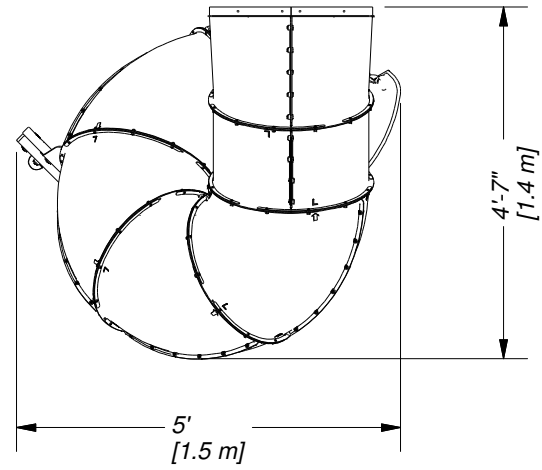

Part Number	9198012 TUBE SLIDE-LH FOOTPRINT
Sheet	1 OF 3

DRAWN BY	CB	DESCRIPTION	LEFT HAND SLIDE
DATE	12/11/2019	PART NUMBER	9198012 TUBE SLIDE-LH FOOTPRINT
		REV	

DRAWN BY	CB	DESCRIPTION	LEFT HAND SLIDE
DATE	12/11/2019	PART NUMBER	9198012 TUBE SLIDE-LH FOOTPRINT
		REV	

Part Number

9198012 TUBE SLIDE-LH FOOTPRINT

Sheet

3 OF 3

DRAWN BY	CB	DESCRIPTION	LEFT HAND SLIDE
DATE	12/11/2019	PART NUMBER	9198012 TUBE SLIDE-LH FOOTPRINT
		REV	