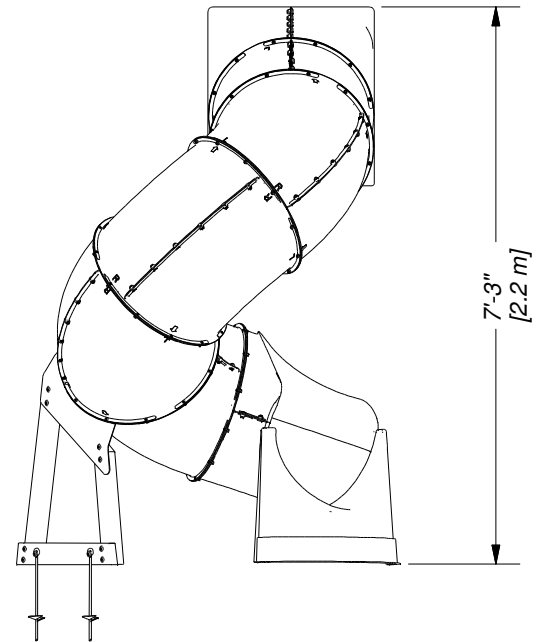

Part Number	9198012 TUBE SLIDE-LH FOOTPRINT
Sheet	1 OF 3

DRAWN BY	CB	DESCRIPTION	LEFT HAND SLIDE
DATE	12/11/2019	PART NUMBER	9198012 TUBE SLIDE-LH FOOTPRINT
		REV	

DRAWN BY	CB	DESCRIPTION	LEFT HAND SLIDE
DATE	12/11/2019	PART NUMBER	9198012 TUBE SLIDE-LH FOOTPRINT
		REV	

Part Number

9198012 TUBE SLIDE-LH FOOTPRINT

Sheet

3 OF 3

DRAWN BY	CB	DESCRIPTION	LEFT HAND SLIDE
DATE	12/11/2019	PART NUMBER	9198012 TUBE SLIDE-LH FOOTPRINT
		REV	