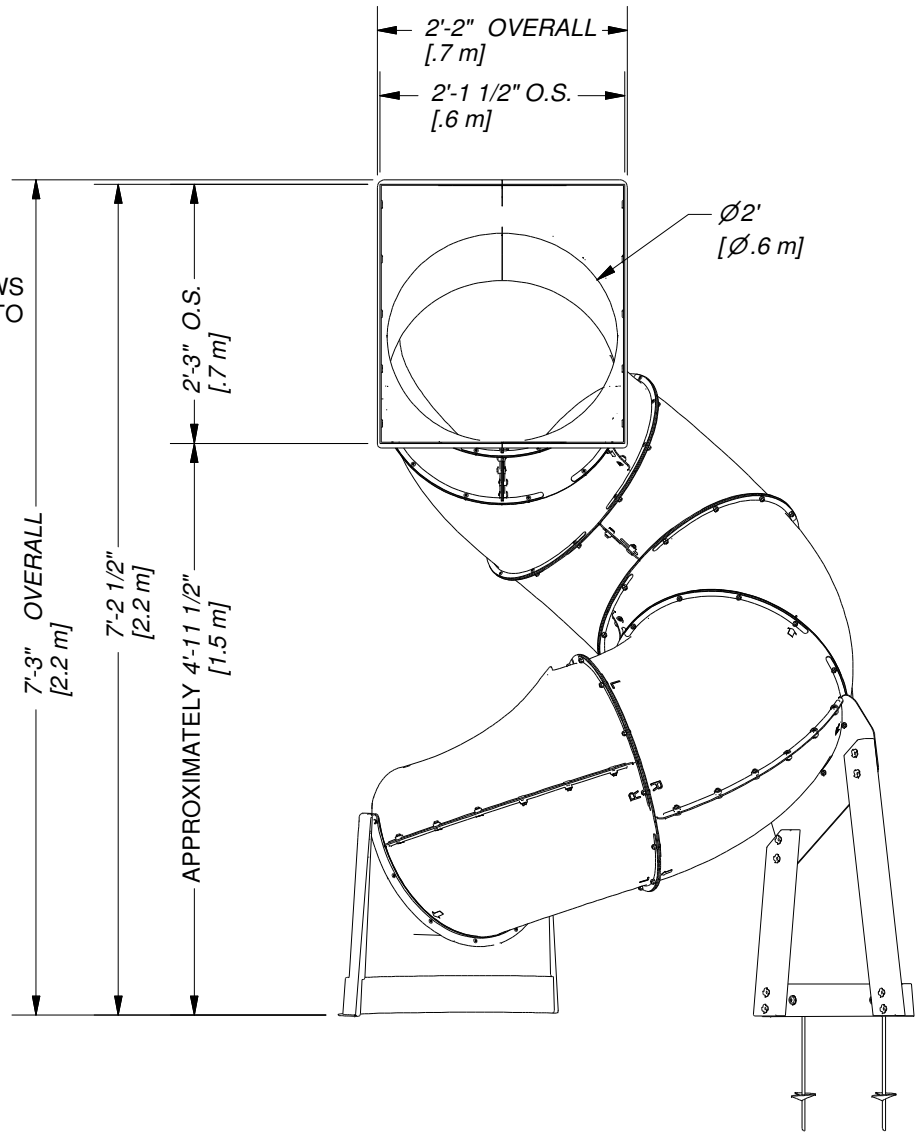

Part Number	9198012 TUBE SLIDE-LH FOOTPRINT
Sheet	1 OF 3

DRAWN BY	CB	DESCRIPTION	LEFT HAND SLIDE
DATE	12/11/2019	PART NUMBER	9198012 TUBE SLIDE-LH FOOTPRINT
		REV	

DRAWN BY	CB	DESCRIPTION	LEFT HAND SLIDE
DATE	12/11/2019	PART NUMBER	9198012 TUBE SLIDE-LH FOOTPRINT
		REV	

Part Number

9198012 TUBE SLIDE-LH FOOTPRINT

Sheet

3 OF 3

DRAWN BY	CB	DESCRIPTION	LEFT HAND SLIDE
DATE	12/11/2019	PART NUMBER	9198012 TUBE SLIDE-LH FOOTPRINT
		REV	