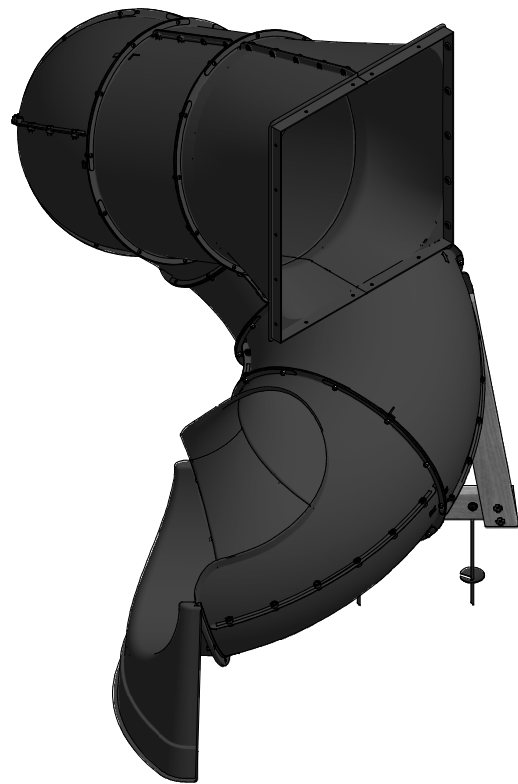

Part Number	9198012 TUBE SLIDE-LH FOOTPRINT
Sheet	1 OF 3

DRAWN BY	CB	DESCRIPTION	LEFT HAND SLIDE
DATE	12/11/2019	PART NUMBER	9198012 TUBE SLIDE-LH FOOTPRINT
		REV	

DRAWN BY	CB	DESCRIPTION	LEFT HAND SLIDE
DATE	12/11/2019	PART NUMBER	9198012 TUBE SLIDE-LH FOOTPRINT
		REV	

Part Number

9198012 TUBE SLIDE-LH FOOTPRINT

Sheet

3 OF 3

DRAWN BY	CB	DESCRIPTION	LEFT HAND SLIDE
DATE	12/11/2019	PART NUMBER	9198012 TUBE SLIDE-LH FOOTPRINT
		REV	