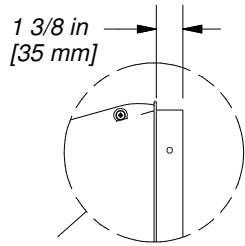

Part Number	9198012 TUBE SLIDE-LH FOOTPRINT
Sheet	1 OF 3

DRAWN BY	CB	DESCRIPTION	LEFT HAND SLIDE
DATE	12/11/2019	PART NUMBER	9198012 TUBE SLIDE-LH FOOTPRINT
		REV	

DRAWN BY	CB	DESCRIPTION	LEFT HAND SLIDE
DATE	12/11/2019	PART NUMBER	9198012 TUBE SLIDE-LH FOOTPRINT
		REV	

Part Number

9198012 TUBE SLIDE-LH FOOTPRINT

Sheet

3 OF 3

DRAWN BY	CB	DESCRIPTION	LEFT HAND SLIDE
DATE	12/11/2019	PART NUMBER	9198012 TUBE SLIDE-LH FOOTPRINT
		REV	