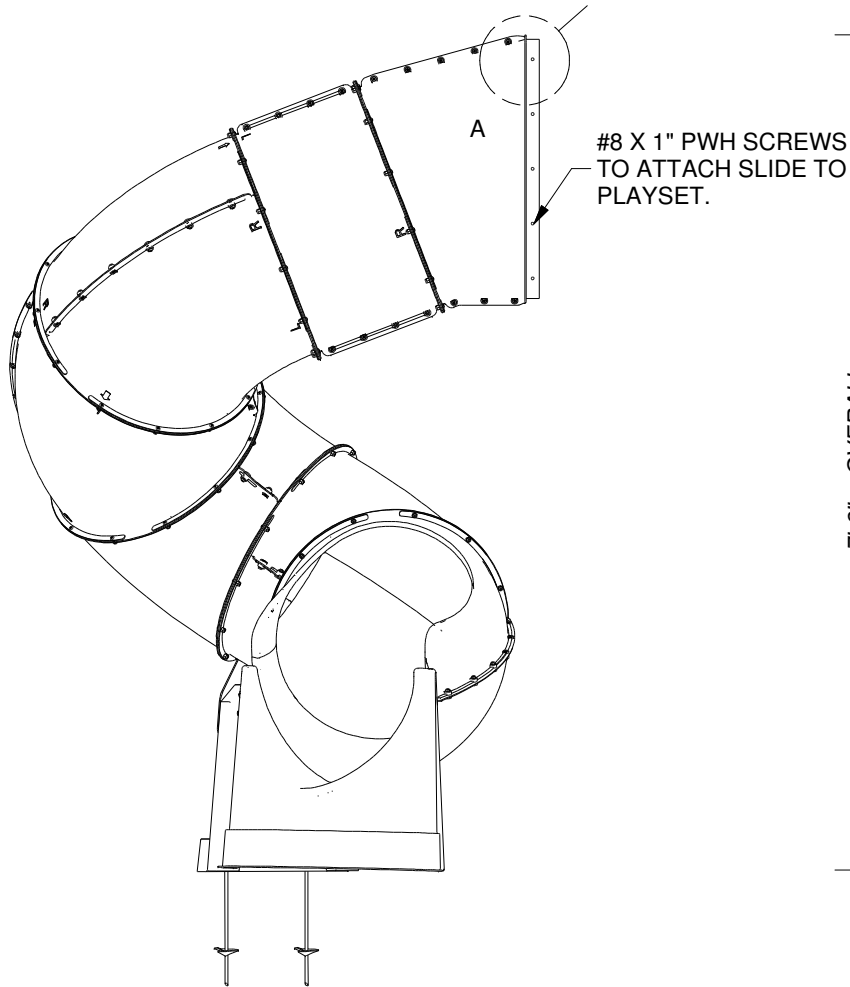

Part Number	9198012 TUBE SLIDE-LH FOOTPRINT
Sheet	1 OF 3

DRAWN BY	CB	DESCRIPTION	LEFT HAND SLIDE
DATE	12/11/2019	PART NUMBER	9198012 TUBE SLIDE-LH FOOTPRINT
		REV	

DRAWN BY	CB	DESCRIPTION	LEFT HAND SLIDE
DATE	12/11/2019	PART NUMBER	9198012 TUBE SLIDE-LH FOOTPRINT
		REV	

Part Number

9198012 TUBE SLIDE-LH FOOTPRINT

Sheet

3 OF 3

DRAWN BY	CB	DESCRIPTION	LEFT HAND SLIDE
DATE	12/11/2019	PART NUMBER	9198012 TUBE SLIDE-LH FOOTPRINT
		REV	