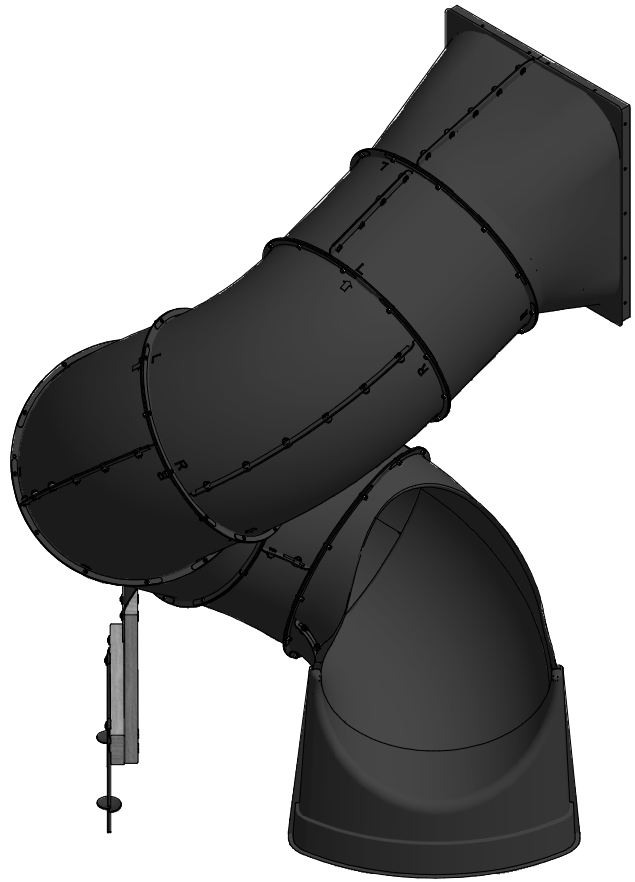

Part Number	9198012 TUBE SLIDE-LH FOOTPRINT
Sheet	1 OF 3

DRAWN BY	CB	DESCRIPTION	LEFT HAND SLIDE
DATE	12/11/2019	PART NUMBER	9198012 TUBE SLIDE-LH FOOTPRINT
		REV	

DRAWN BY	CB	DESCRIPTION	LEFT HAND SLIDE
DATE	12/11/2019	PART NUMBER	9198012 TUBE SLIDE-LH FOOTPRINT
		REV	

Part Number

9198012 TUBE SLIDE-LH FOOTPRINT

Sheet

3 OF 3

DRAWN BY	CB	DESCRIPTION	LEFT HAND SLIDE
DATE	12/11/2019	PART NUMBER	9198012 TUBE SLIDE-LH FOOTPRINT
		REV	