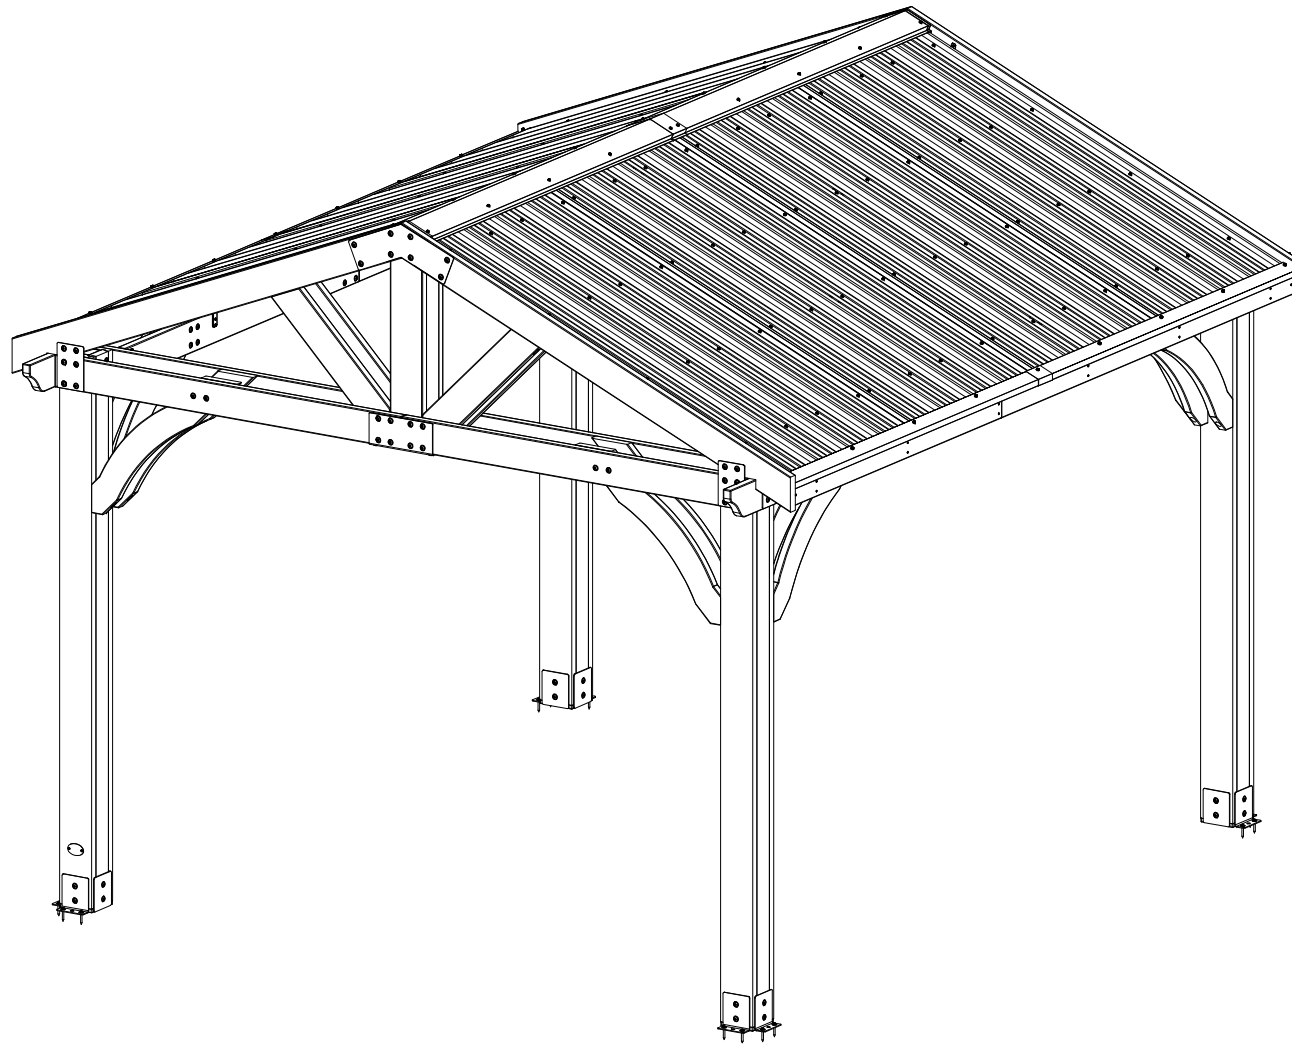

Part Number

2001527 12X12 ARINGTON FOOTPRINT

Sheet

1 OF 4

<small>DRAWN BY</small> rmeister	<small>DESCRIPTION</small> 2001510 12 X 10 GAZEBO 92in BOX	
<small>DATE</small> 10/9/2019	<small>PART NUMBER</small> 2001527 12X12 ARINGTON FOOTPRINT	<small>REV</small>

DRAWN BY	rmeister	DESCRIPTION	2001510 12 X 10 GAZEBO 92in BOX
DATE	10/9/2019	PART NUMBER	2001527 12X12 ARINGTON FOOTPRINT
		REV	

DRAWN BY	rmeister	DESCRIPTION	2001510 12 X 10 GAZEBO 92in BOX
DATE	10/9/2019	PART NUMBER	2001527 12X12 ARINGTON FOOTPRINT
		REV	

DRAWN BY rmeister	DESCRIPTION 2001510 12 X 10 GAZEBO 92in BOX	
DATE 10/9/2019	PART NUMBER 2001527 12X12 ARINGTON FOOTPRINT	REV