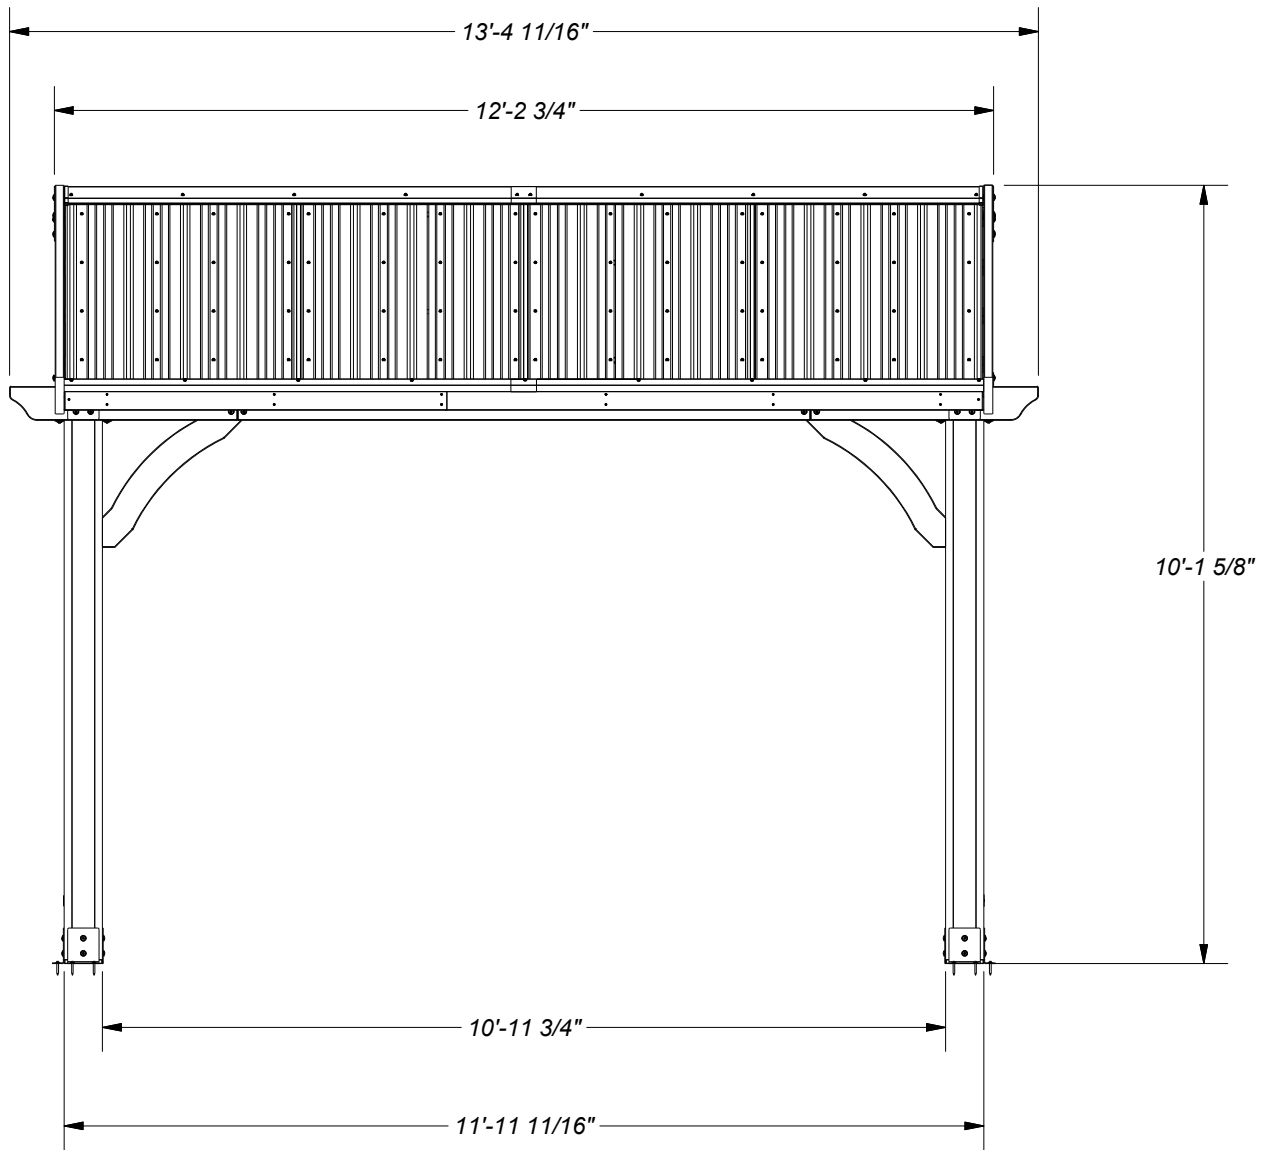

Part Number

2001527 12X12 ARINGTON FOOTPRINT

Sheet

1 OF 4

<small>DRAWN BY</small> rmeister	<small>DESCRIPTION</small> 2001510 12 X 10 GAZEBO 92in BOX	
<small>DATE</small> 10/9/2019	<small>PART NUMBER</small> 2001527 12X12 ARINGTON FOOTPRINT	<small>REV</small>

DRAWN BY	rmeister	DESCRIPTION	2001510 12 X 10 GAZEBO 92in BOX
DATE	10/9/2019	PART NUMBER	2001527 12X12 ARINGTON FOOTPRINT
		REV	

DRAWN BY	rmeister	DESCRIPTION	2001510 12 X 10 GAZEBO 92in BOX
DATE	10/9/2019	PART NUMBER	2001527 12X12 ARINGTON FOOTPRINT
		REV	

DRAWN BY rmeister	DESCRIPTION 2001510 12 X 10 GAZEBO 92in BOX	
DATE 10/9/2019	PART NUMBER 2001527 12X12 ARINGTON FOOTPRINT	REV