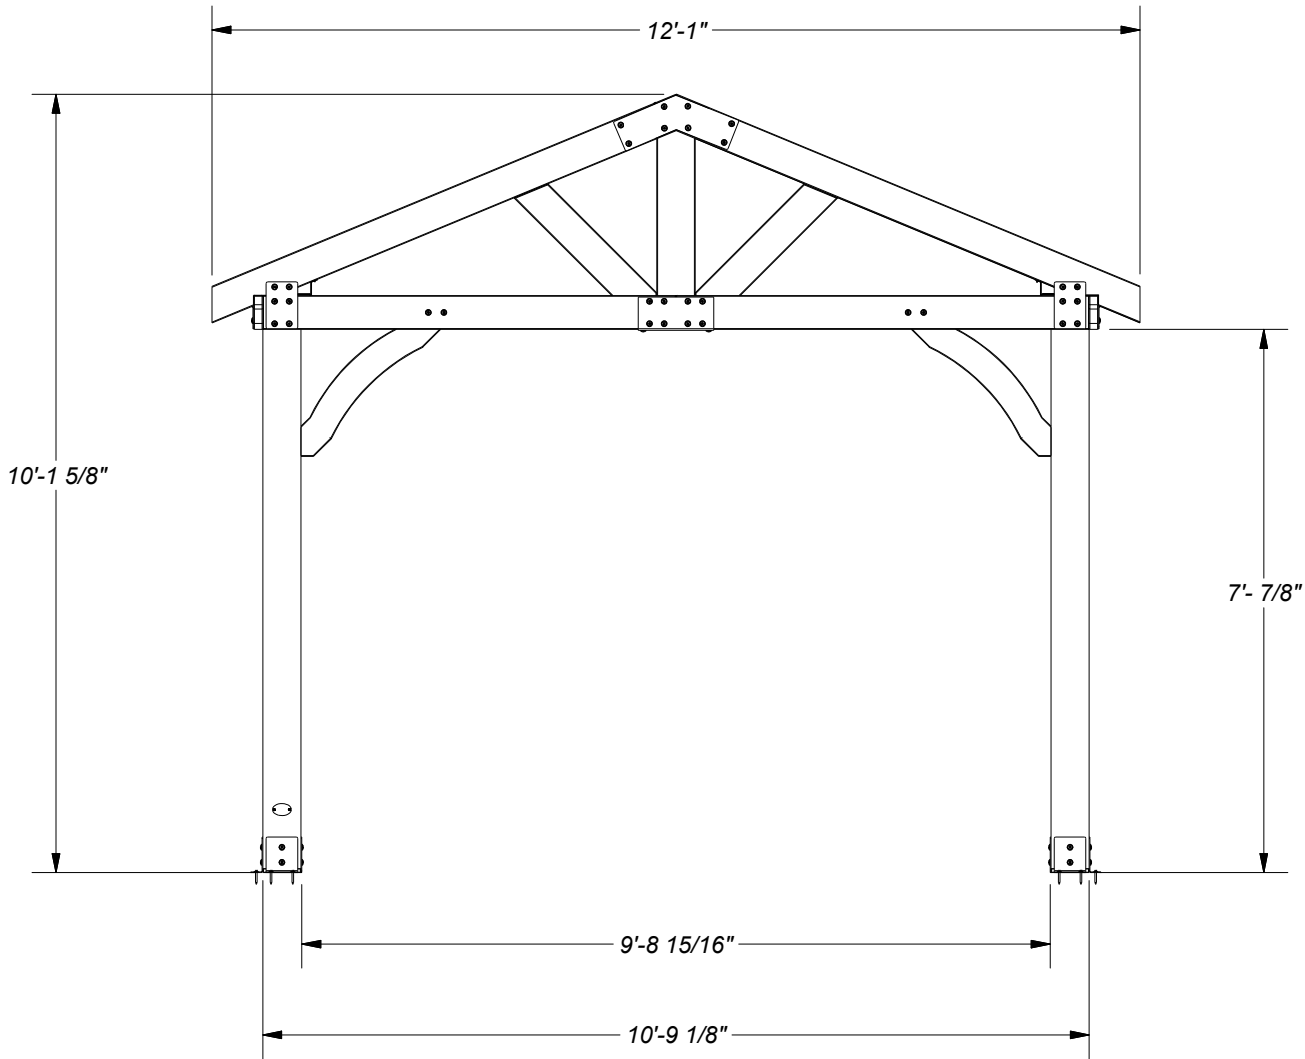

Part Number

2001527 12X12 ARINGTON FOOTPRINT

Sheet

1 OF 4

<small>DRAWN BY</small> rmeister	<small>DESCRIPTION</small> 2001510 12 X 10 GAZEBO 92in BOX	
<small>DATE</small> 10/9/2019	<small>PART NUMBER</small> 2001527 12X12 ARINGTON FOOTPRINT	<small>REV</small>

DRAWN BY	rmeister	DESCRIPTION	2001510 12 X 10 GAZEBO 92in BOX
DATE	10/9/2019	PART NUMBER	2001527 12X12 ARINGTON FOOTPRINT
		REV	

DRAWN BY	rmeister	DESCRIPTION	2001510 12 X 10 GAZEBO 92in BOX
DATE	10/9/2019	PART NUMBER	2001527 12X12 ARINGTON FOOTPRINT
		REV	

DRAWN BY rmeister	DESCRIPTION 2001510 12 X 10 GAZEBO 92in BOX	
DATE 10/9/2019	PART NUMBER 2001527 12X12 ARINGTON FOOTPRINT	REV