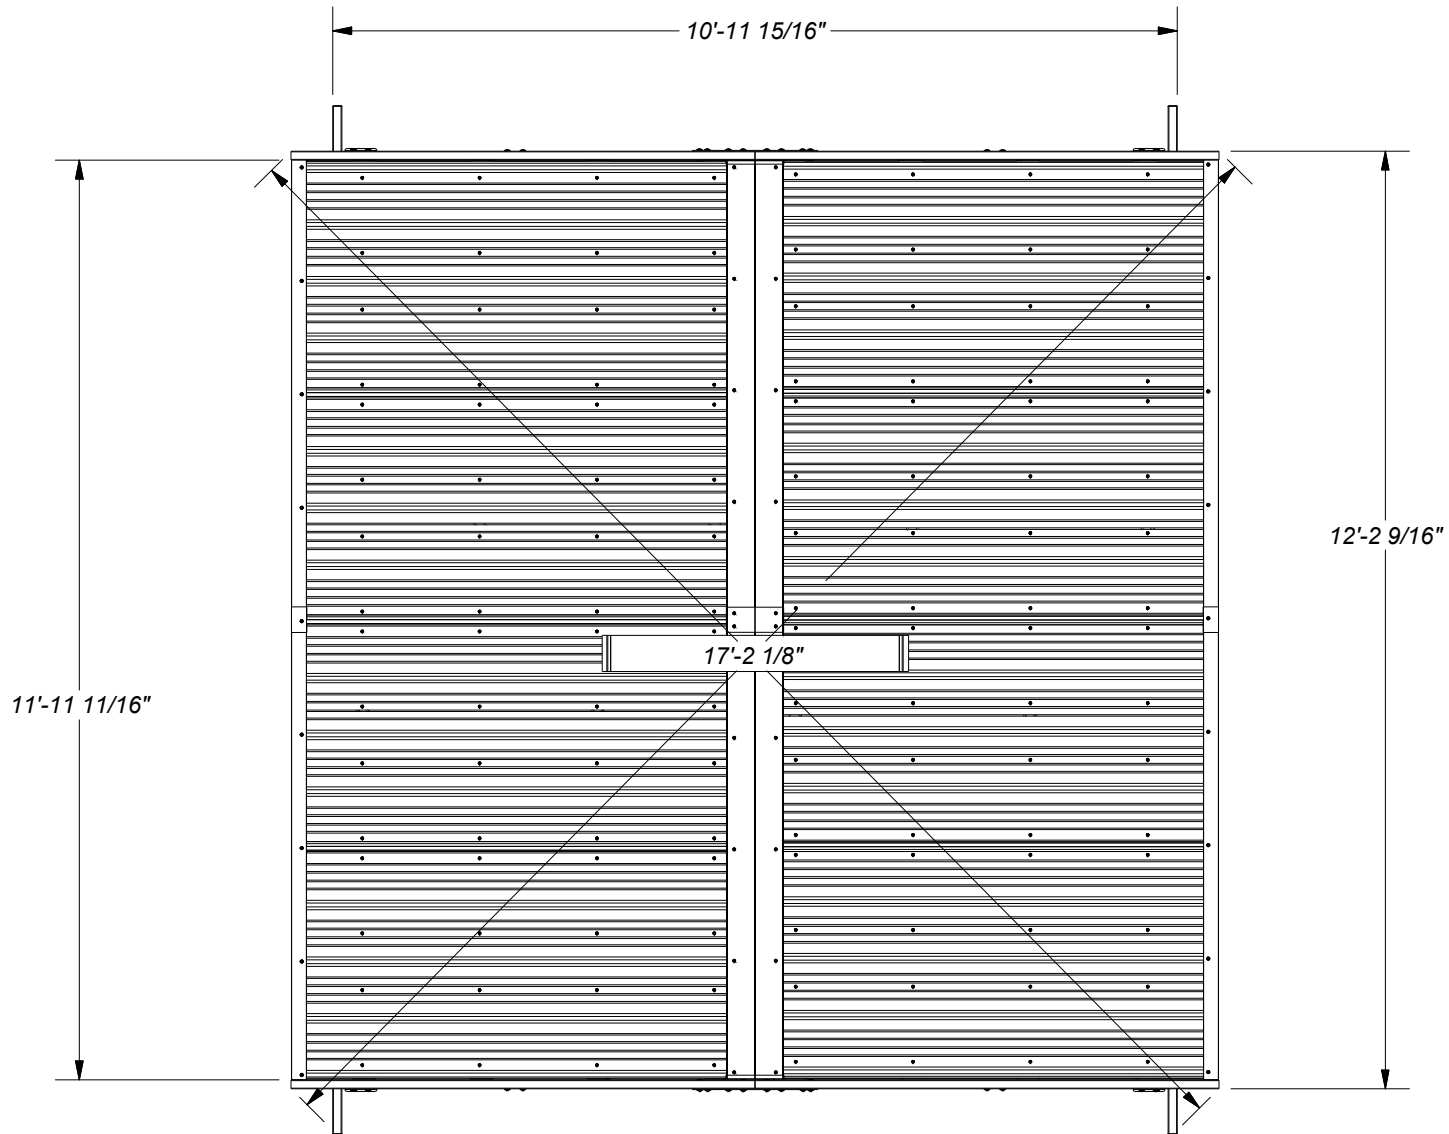

Part Number

2001527 12X12 ARINGTON FOOTPRINT

Sheet

1 OF 4

<small>DRAWN BY</small> rmeister	<small>DESCRIPTION</small> 2001510 12 X 10 GAZEBO 92in BOX	
<small>DATE</small> 10/9/2019	<small>PART NUMBER</small> 2001527 12X12 ARINGTON FOOTPRINT	<small>REV</small>

DRAWN BY	rmeister	DESCRIPTION	2001510 12 X 10 GAZEBO 92in BOX
DATE	10/9/2019	PART NUMBER	2001527 12X12 ARINGTON FOOTPRINT
		REV	

DRAWN BY	rmeister	DESCRIPTION	2001510 12 X 10 GAZEBO 92in BOX
DATE	10/9/2019	PART NUMBER	2001527 12X12 ARINGTON FOOTPRINT
		REV	

DRAWN BY rmeister	DESCRIPTION 2001510 12 X 10 GAZEBO 92in BOX	
DATE 10/9/2019	PART NUMBER 2001527 12X12 ARINGTON FOOTPRINT	REV