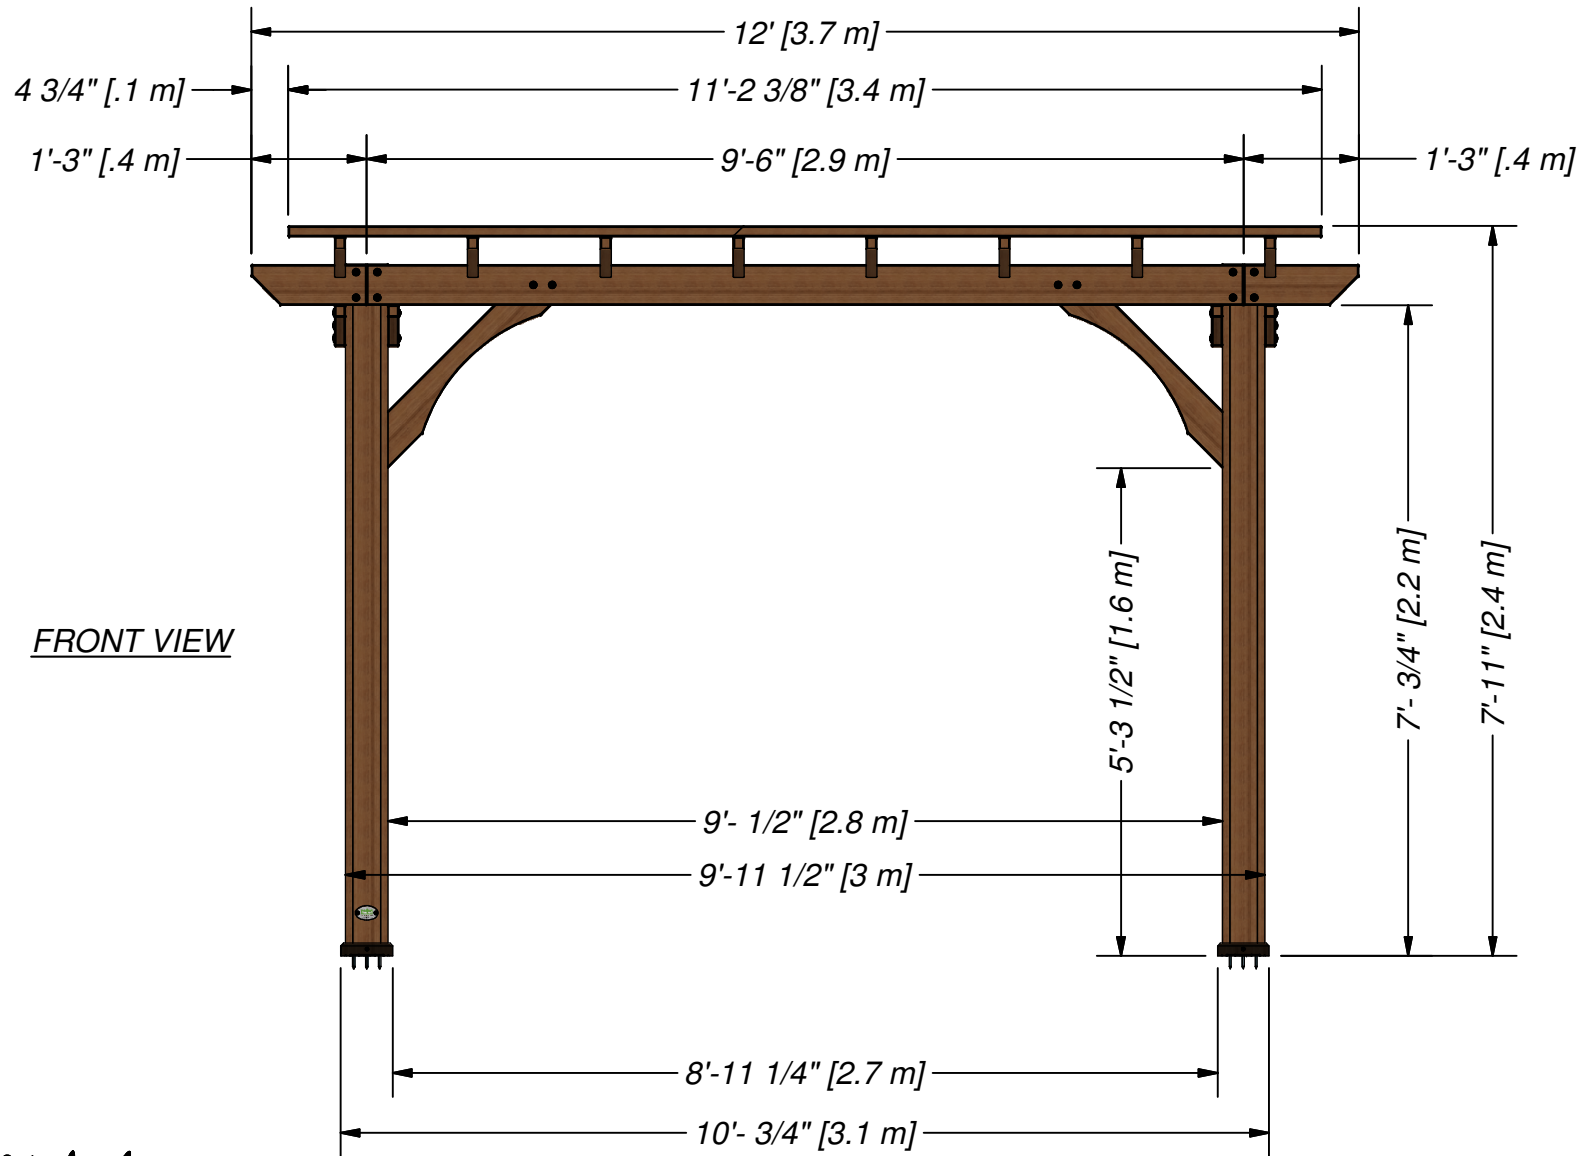

DRAWN BY <b>BRS</b>	DESCRIPTION <b>12 X 10 PERGOLA</b>	
DATE <b>7/8/2013</b>	PART NUMBER <b>M10182 Pergola (12x10)</b>	REV

DRAWN BY <b>BRS</b>	DESCRIPTION <b>12 X 10 PERGOLA</b>	
DATE <b>7/8/2013</b>	PART NUMBER <b>M10182 Pergola (12x10)</b>	REV

SIDE VIEW

DRAWN BY <b>BRS</b>		DESCRIPTION <b>12 X 10 PERGOLA</b>	
DATE <b>7/8/2013</b>	PART NUMBER <b>M10182 Pergola (12x10)</b>	REV	

TOP VIEW

DRAWN BY <b>BRS</b>		DESCRIPTION <b>12 X 10 PERGOLA</b>	
DATE <b>7/8/2013</b>	PART NUMBER <b>M10182 Pergola (12x10)</b>	REV	