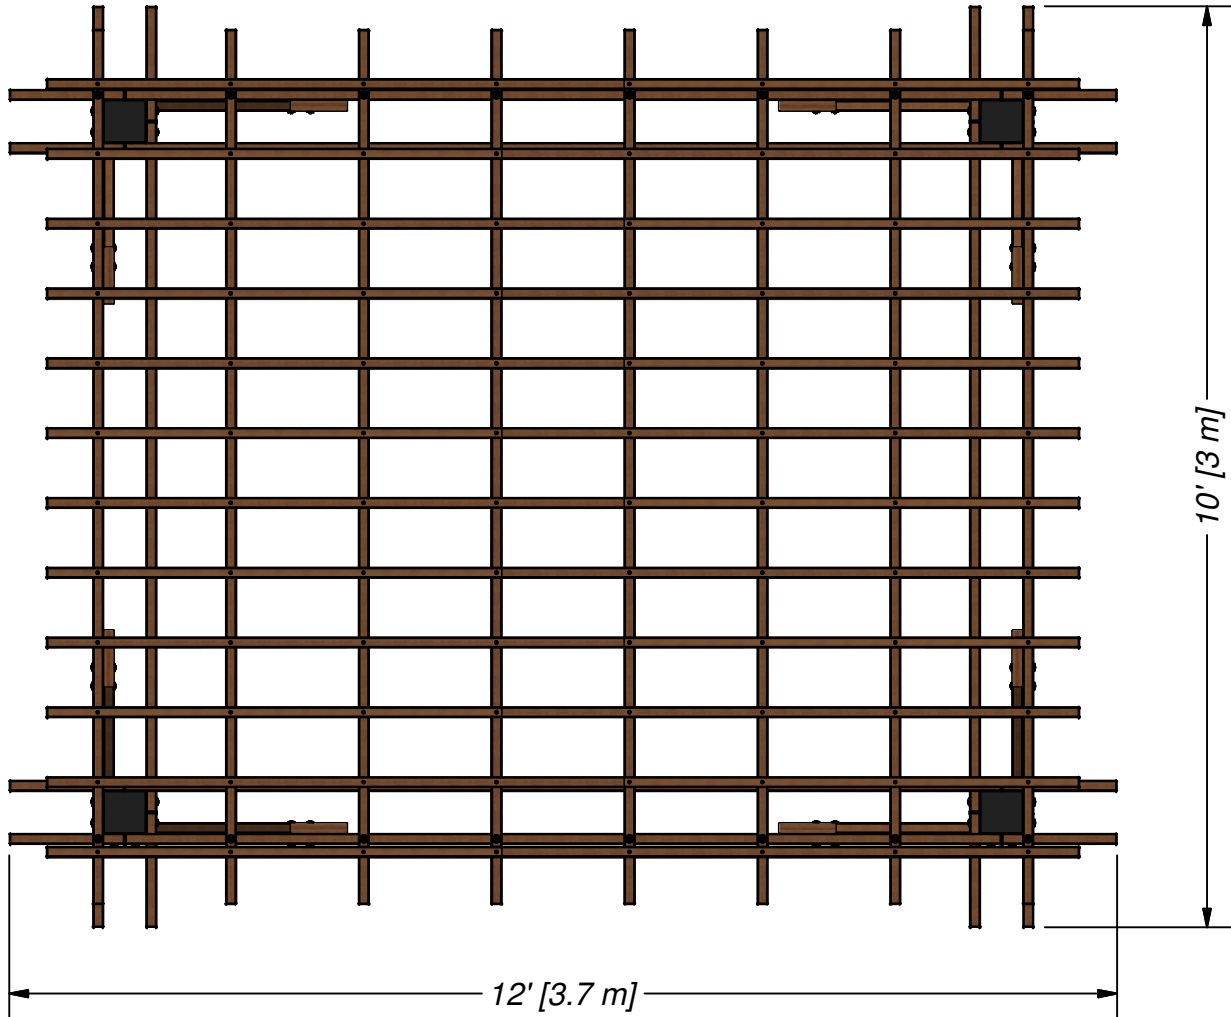

DRAWN BY <b>BRS</b>	DESCRIPTION <b>12 X 10 PERGOLA</b>	
DATE <b>7/8/2013</b>	PART NUMBER <b>M10182 Pergola (12x10)</b>	REV

DRAWN BY <b>BRS</b>	DESCRIPTION <b>12 X 10 PERGOLA</b>	
DATE <b>7/8/2013</b>	PART NUMBER <b>M10182 Pergola (12x10)</b>	REV

SIDE VIEW

DRAWN BY <b>BRS</b>		DESCRIPTION <b>12 X 10 PERGOLA</b>	
DATE <b>7/8/2013</b>	PART NUMBER <b>M10182 Pergola (12x10)</b>	REV	

TOP VIEW

DRAWN BY <b>BRS</b>		DESCRIPTION <b>12 X 10 PERGOLA</b>	
DATE <b>7/8/2013</b>	PART NUMBER <b>M10182 Pergola (12x10)</b>	REV	