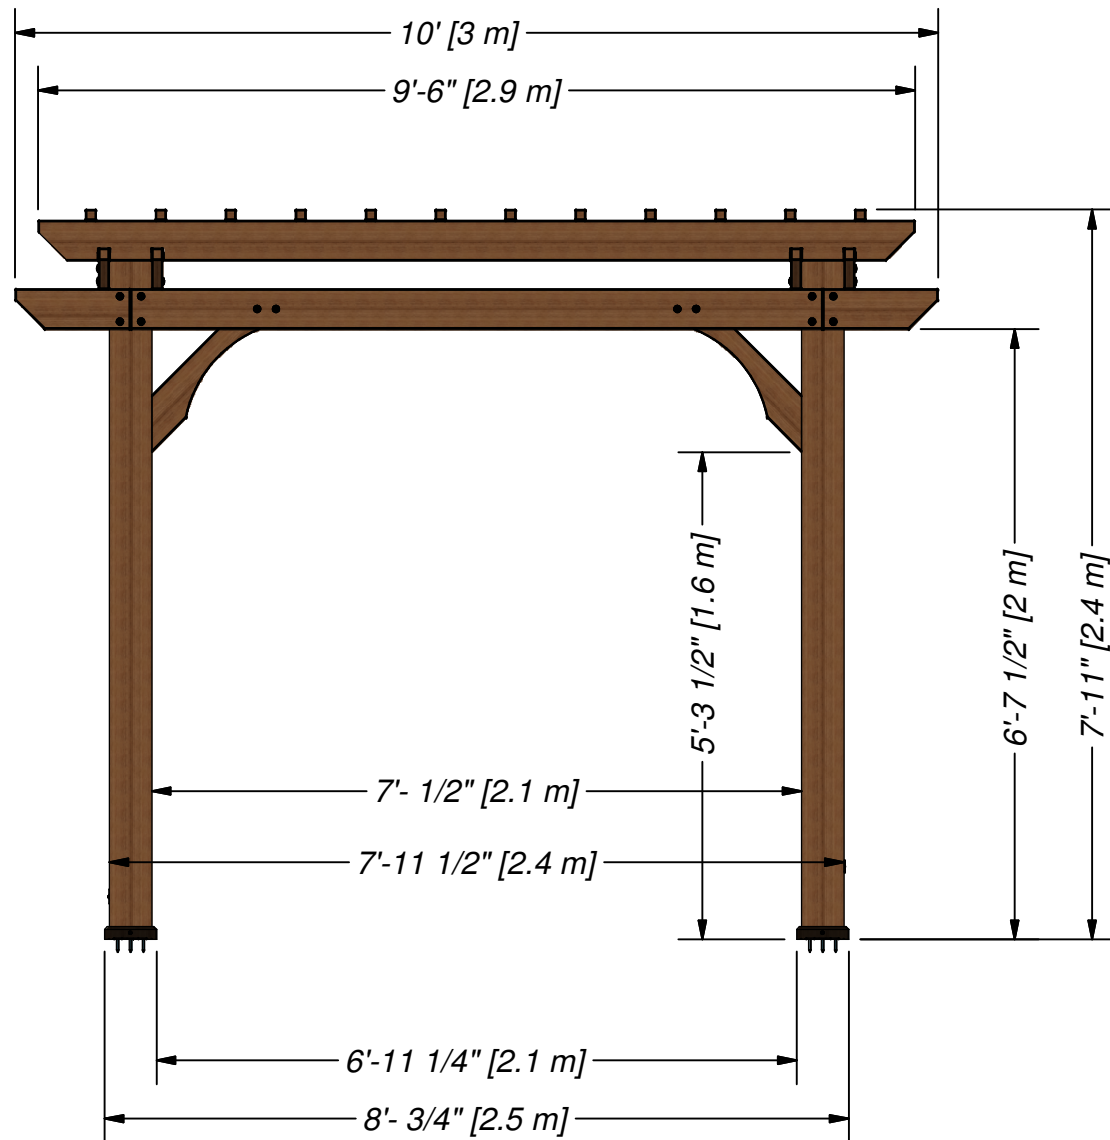

DRAWN BY <b>BRS</b>	DESCRIPTION <b>12 X 10 PERGOLA</b>	
DATE <b>7/8/2013</b>	PART NUMBER <b>M10182 Pergola (12x10)</b>	REV

DRAWN BY <b>BRS</b>	DESCRIPTION <b>12 X 10 PERGOLA</b>	
DATE <b>7/8/2013</b>	PART NUMBER <b>M10182 Pergola (12x10)</b>	REV

SIDE VIEW

DRAWN BY <b>BRS</b>		DESCRIPTION <b>12 X 10 PERGOLA</b>	
DATE <b>7/8/2013</b>	PART NUMBER <b>M10182 Pergola (12x10)</b>	REV	

TOP VIEW

DRAWN BY <b>BRS</b>		DESCRIPTION <b>12 X 10 PERGOLA</b>	
DATE <b>7/8/2013</b>	PART NUMBER <b>M10182 Pergola (12x10)</b>	REV	