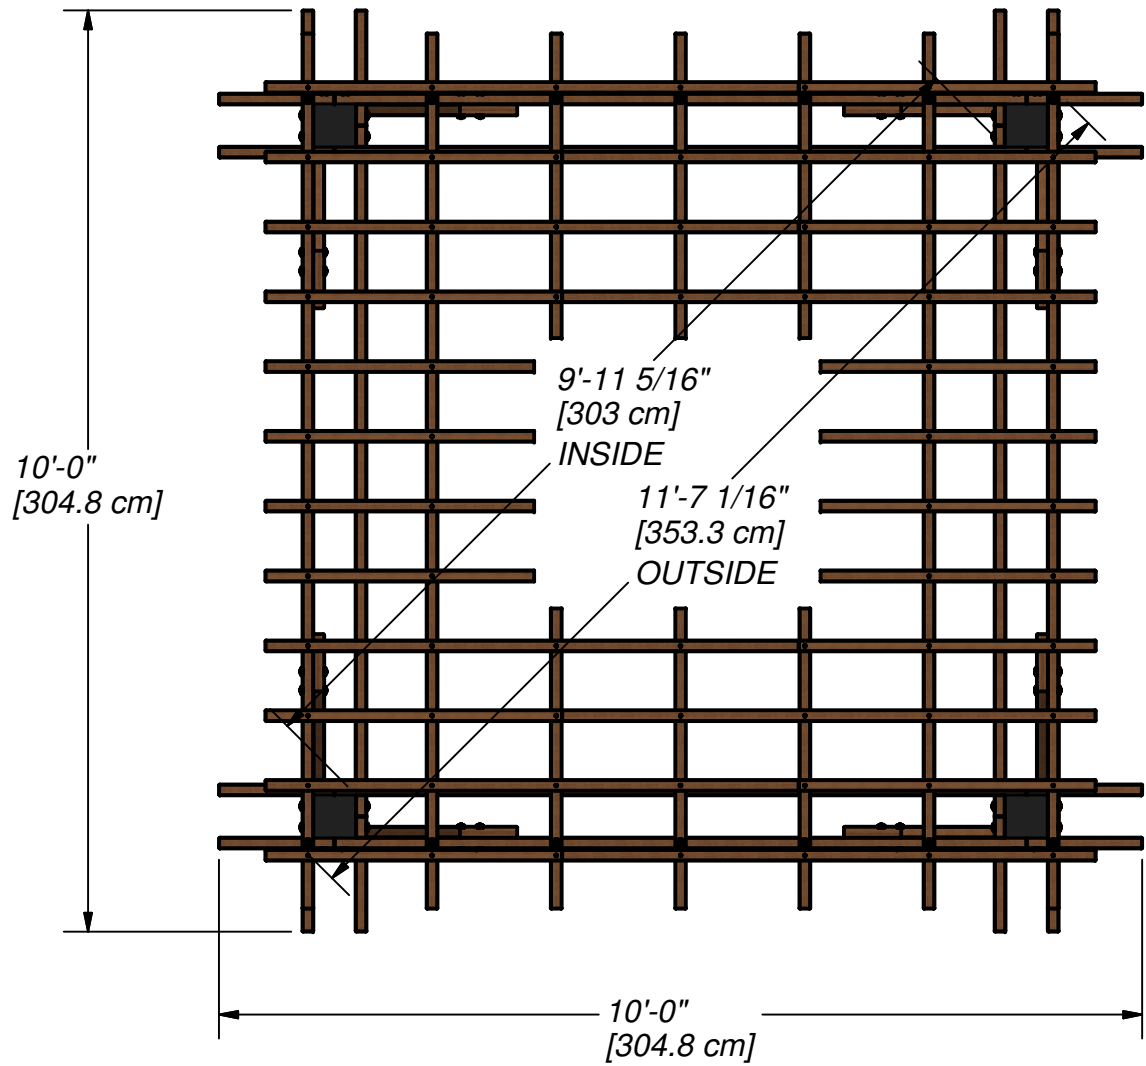

DRAWN BY BRS	DESCRIPTION 10 X 10 PERGOLA	
DATE 7/1/2014	PART NUMBER 1505513 Pergola (10x10)	REV

DRAWN BY BRS	DESCRIPTION 10 X 10 PERGOLA	
DATE 7/1/2014	PART NUMBER 1505513 Pergola (10x10)	REV

DRAWN BY BRS	DESCRIPTION 10 X 10 PERGOLA	
DATE 7/1/2014	PART NUMBER 1505513 Pergola (10x10)	REV

Part Number
1505513 Pergola (10x10)

Sheet
4 OF 4

DRAWN BY BRS	DESCRIPTION 10 X 10 PERGOLA	
DATE 7/1/2014	PART NUMBER 1505513 Pergola (10x10)	REV