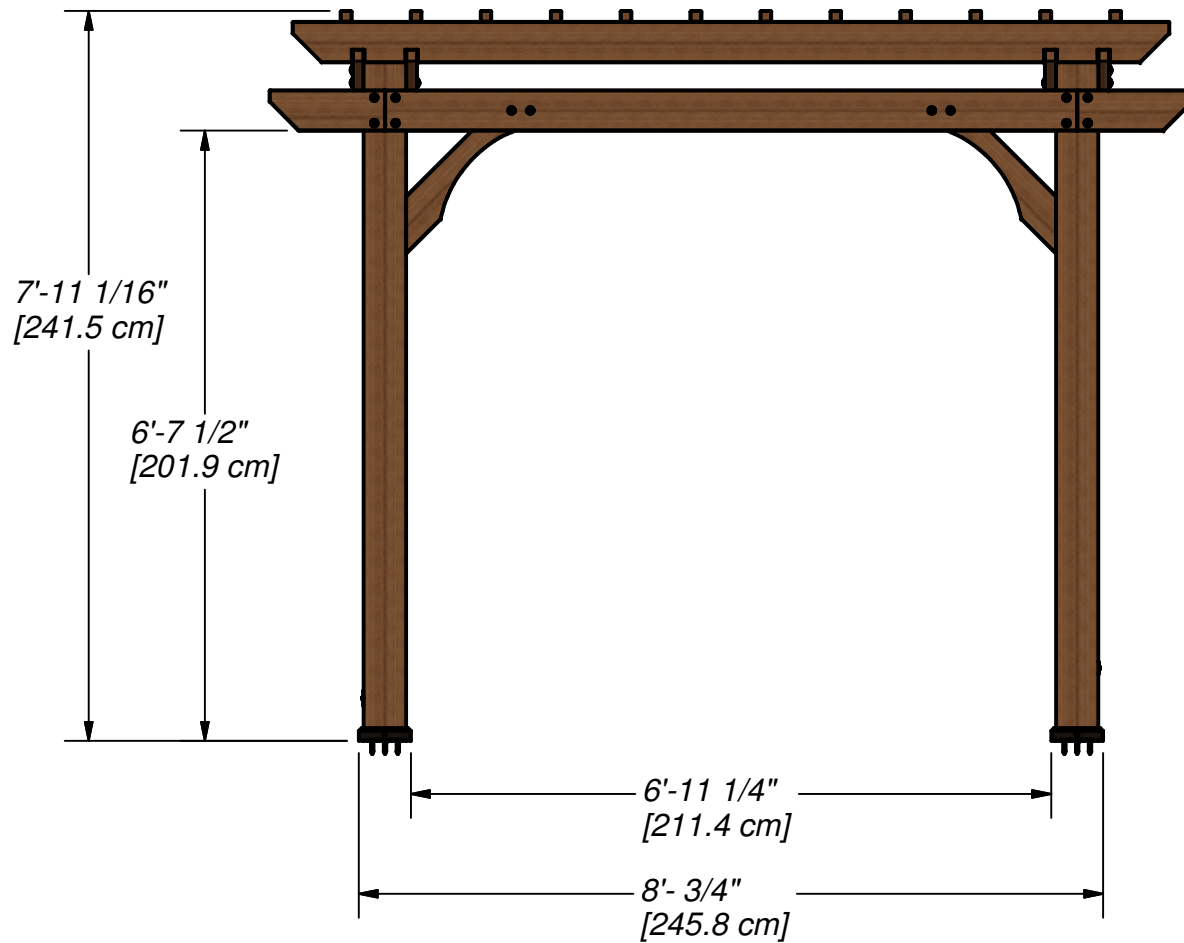

DRAWN BY BRS	DESCRIPTION 10 X 10 PERGOLA	
DATE 7/1/2014	PART NUMBER 1505513 Pergola (10x10)	REV

DRAWN BY BRS	DESCRIPTION 10 X 10 PERGOLA	
DATE 7/1/2014	PART NUMBER 1505513 Pergola (10x10)	REV

DRAWN BY BRS	DESCRIPTION 10 X 10 PERGOLA	
DATE 7/1/2014	PART NUMBER 1505513 Pergola (10x10)	REV

Part Number
1505513 Pergola (10x10)

Sheet
4 OF 4

DRAWN BY BRS	DESCRIPTION 10 X 10 PERGOLA	
DATE 7/1/2014	PART NUMBER 1505513 Pergola (10x10)	REV