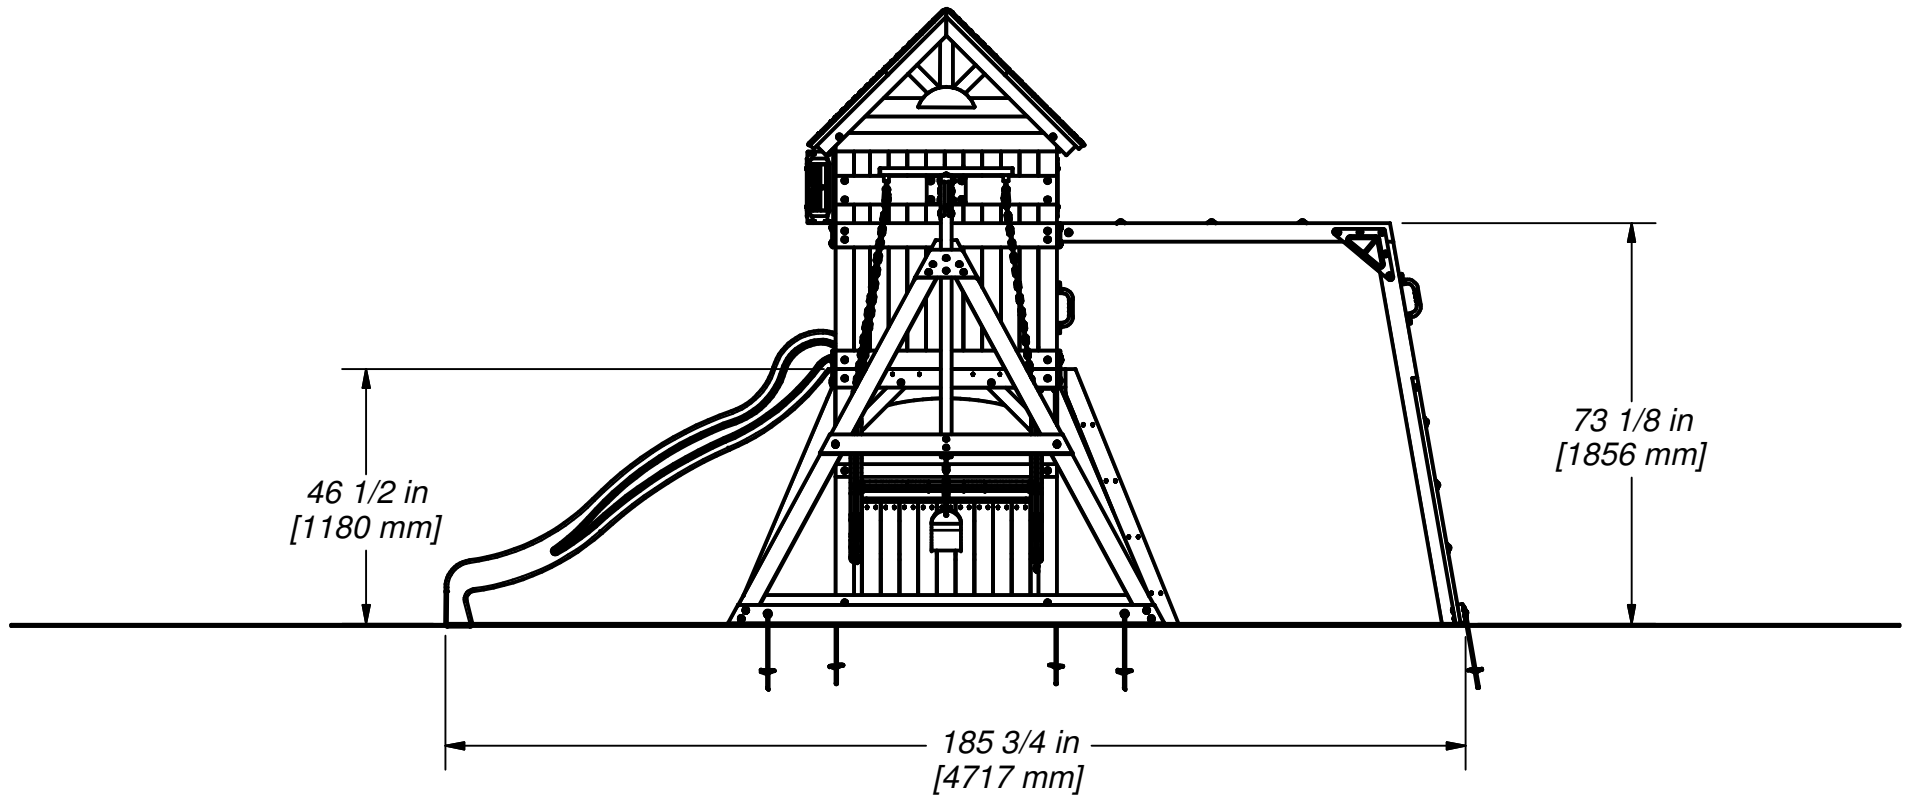

DRAWN BY	BRS	DESCRIPTION	MONTPELIER PLAYSET
DATE	5/26/2020	PART NUMBER	30211D
		REV	

DRAWN BY	BRS	DESCRIPTION	MONTPELIER PLAYSET
DATE	5/26/2020	PART NUMBER	30211D
		REV	

DRAWN BY	BRS	DESCRIPTION	MONTPELIER PLAYSET
DATE	5/26/2020	PART NUMBER	30211D
			REV

DRAWN BY	BRS	DESCRIPTION	MONTPELIER PLAYSET
DATE	5/26/2020	PART NUMBER	30211D
			REV