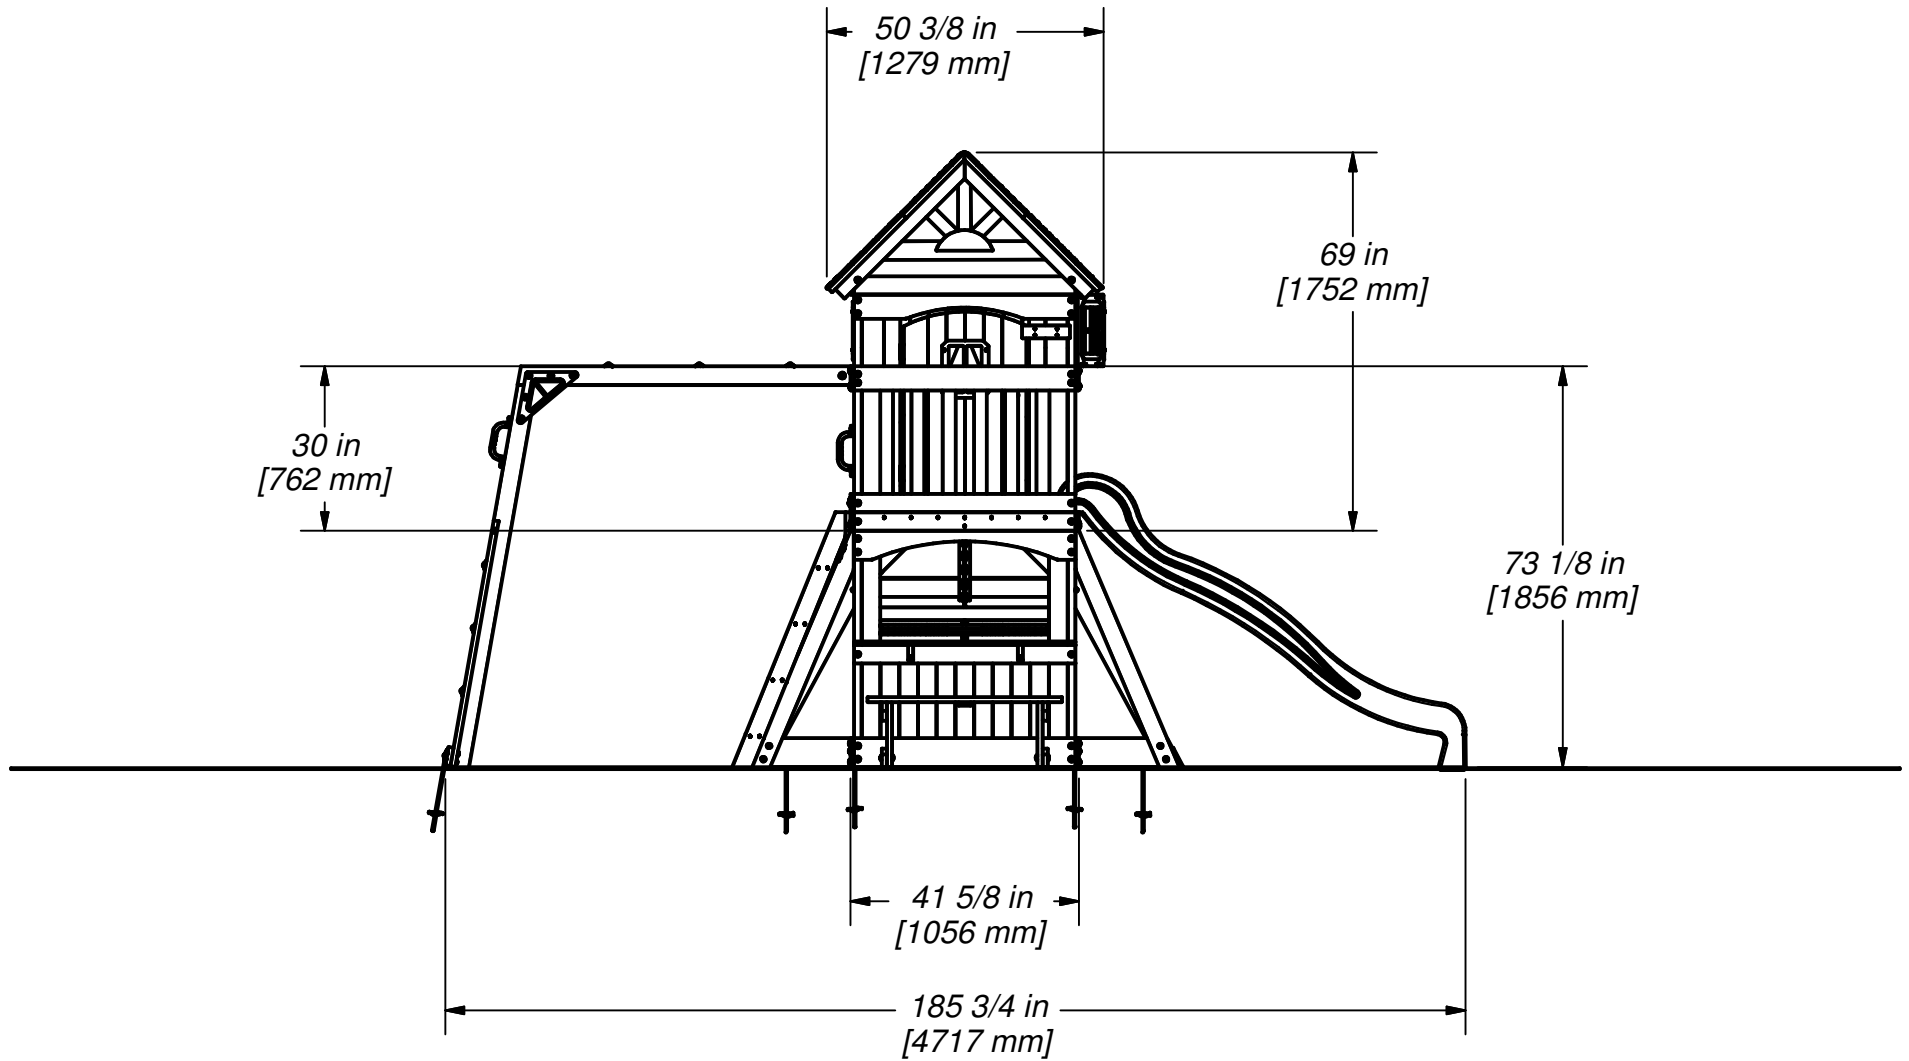

DRAWN BY	BRS	DESCRIPTION	MONTPELIER PLAYSET
DATE	5/26/2020	PART NUMBER	30211D
		REV	

DRAWN BY	BRS	DESCRIPTION	MONTPELIER PLAYSET
DATE	5/26/2020	PART NUMBER	30211D
		REV	

DRAWN BY	BRS	DESCRIPTION	MONTPELIER PLAYSET
DATE	5/26/2020	PART NUMBER	30211D
			REV

DRAWN BY	BRS	DESCRIPTION	MONTPELIER PLAYSET
DATE	5/26/2020	PART NUMBER	30211D
			REV