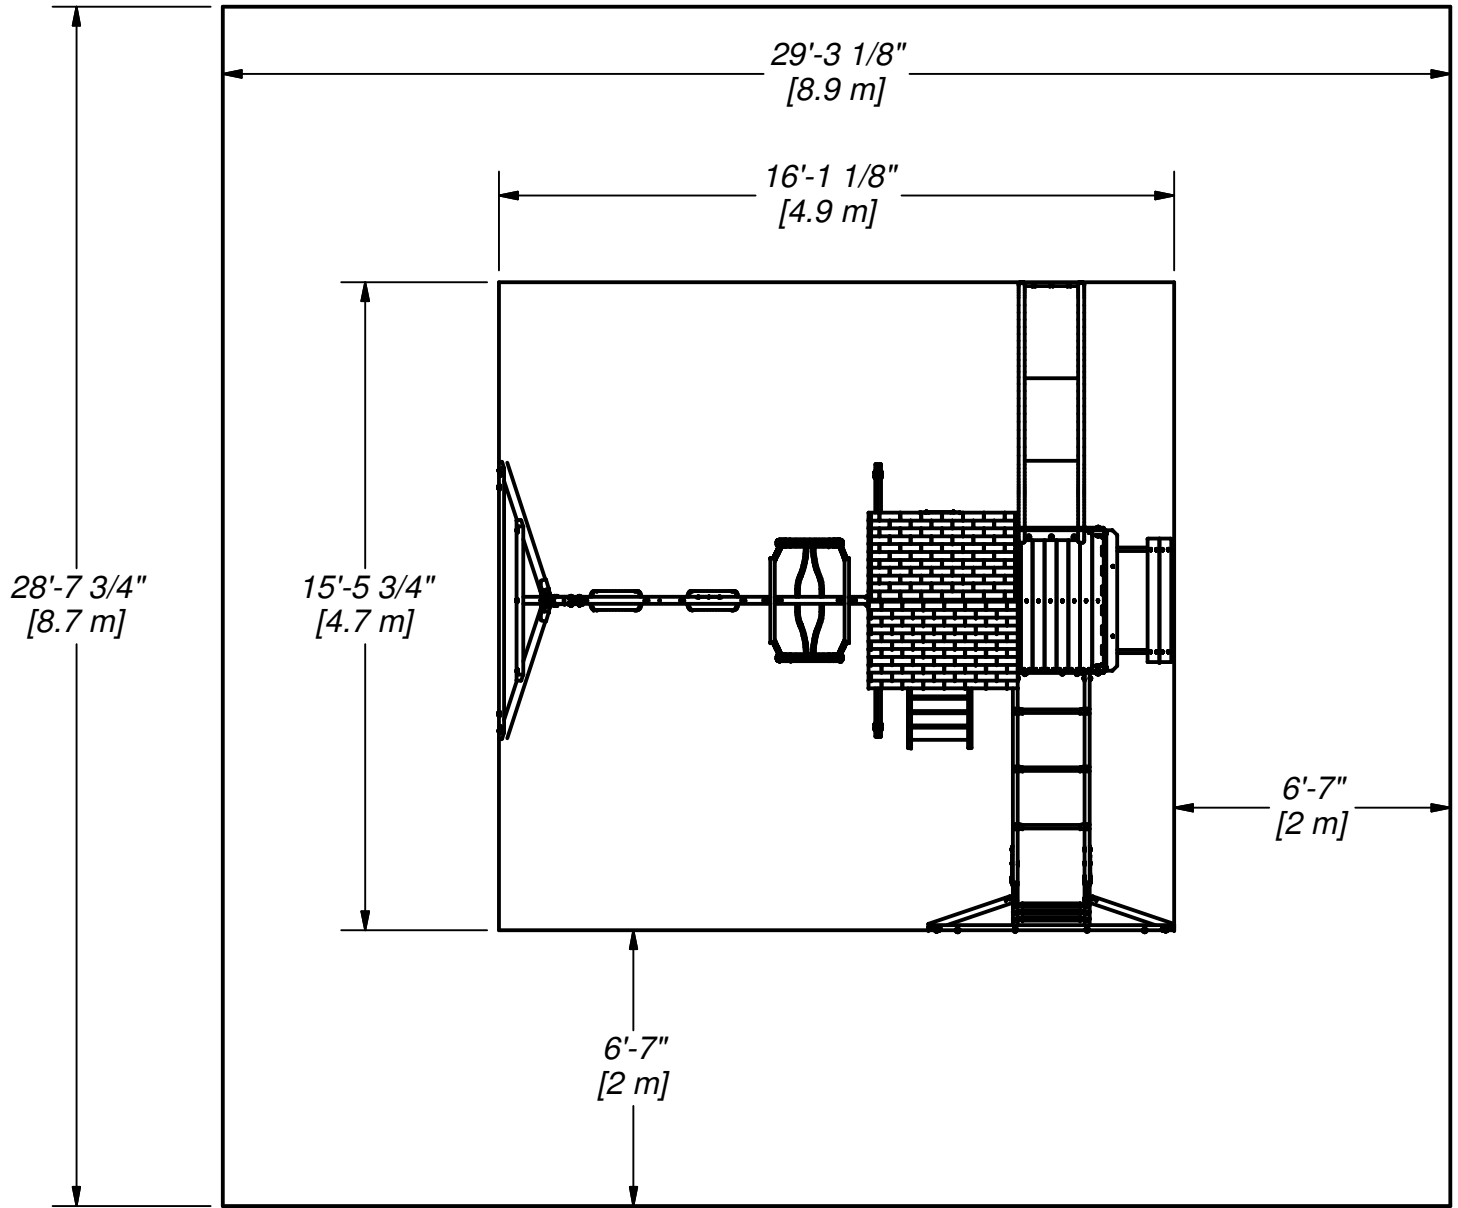

DRAWN BY	BRS	DESCRIPTION	MONTPELIER PLAYSET
DATE	5/26/2020	PART NUMBER	30211D
		REV	

DRAWN BY	BRS	DESCRIPTION	MONTPELIER PLAYSET
DATE	5/26/2020	PART NUMBER	30211D
		REV	

DRAWN BY	BRS	DESCRIPTION	MONTPELIER PLAYSET
DATE	5/26/2020	PART NUMBER	30211D
			REV

DRAWN BY	BRS	DESCRIPTION	MONTPELIER PLAYSET
DATE	5/26/2020	PART NUMBER	30211D
			REV