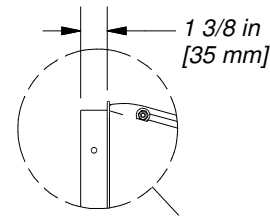

Part Number

9198050 TUBE SLIDE-RH FOOTPRINT

Sheet

1 OF 3

DRAWN BY	CB	DESCRIPTION	TUBE SLIDE RIGHT EXIT
DATE	12/11/2019	PART NUMBER	9198050 TUBE SLIDE-RH FOOTPRINT
		REV	

#8 x 1" PWH SCREWS
TO ATTACH SLIDE TO
PLAYSET.

DRAWN BY	DESCRIPTION	DATE	PART NUMBER	REV
CB	TUBE SLIDE RIGHT EXIT	12/11/2019	9198050 TUBE SLIDE-RH FOOTPRINT	

DRAWN BY	CB	DESCRIPTION	TUBE SLIDE RIGHT EXIT
DATE	12/11/2019	PART NUMBER	9198050 TUBE SLIDE-RH FOOTPRINT
		REV	