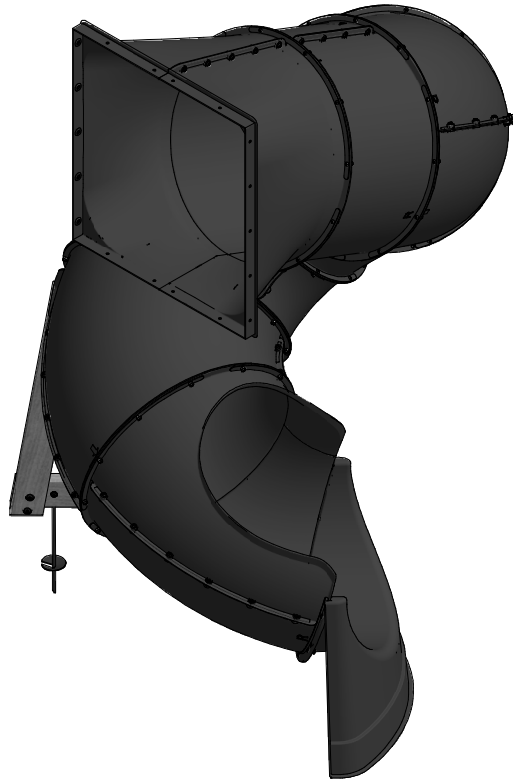

Part Number

9198050 TUBE SLIDE-RH FOOTPRINT

Sheet

1 OF 3

DRAWN BY	CB	DESCRIPTION	TUBE SLIDE RIGHT EXIT
DATE	12/11/2019	PART NUMBER	9198050 TUBE SLIDE-RH FOOTPRINT
		REV	

#8 x 1" PWH SCREWS
TO ATTACH SLIDE TO
PLAYSET.

DRAWN BY	DESCRIPTION	DATE	PART NUMBER	REV
CB	TUBE SLIDE RIGHT EXIT	12/11/2019	9198050 TUBE SLIDE-RH FOOTPRINT	

DRAWN BY	CB	DESCRIPTION	TUBE SLIDE RIGHT EXIT
DATE	12/11/2019	PART NUMBER	9198050 TUBE SLIDE-RH FOOTPRINT
		REV	