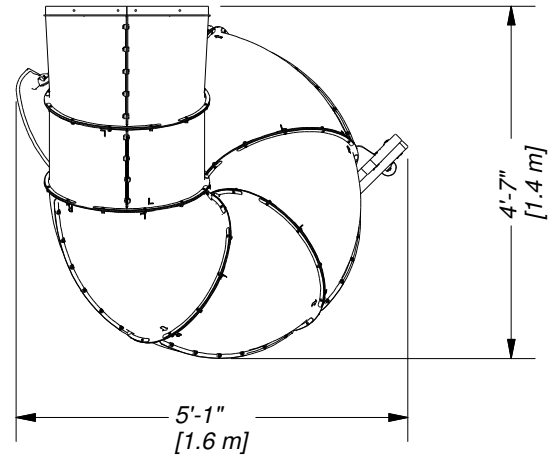

Part Number

9198050 TUBE SLIDE-RH FOOTPRINT

Sheet

1 OF 3

DRAWN BY	CB	DESCRIPTION	TUBE SLIDE RIGHT EXIT
DATE	12/11/2019	PART NUMBER	9198050 TUBE SLIDE-RH FOOTPRINT
		REV	

#8 x 1" PWH SCREWS
TO ATTACH SLIDE TO
PLAYSET.

DRAWN BY	DESCRIPTION	DATE	PART NUMBER	REV
CB	TUBE SLIDE RIGHT EXIT	12/11/2019	9198050 TUBE SLIDE-RH FOOTPRINT	

DRAWN BY	CB	DESCRIPTION	TUBE SLIDE RIGHT EXIT
DATE	12/11/2019	PART NUMBER	9198050 TUBE SLIDE-RH FOOTPRINT
		REV	