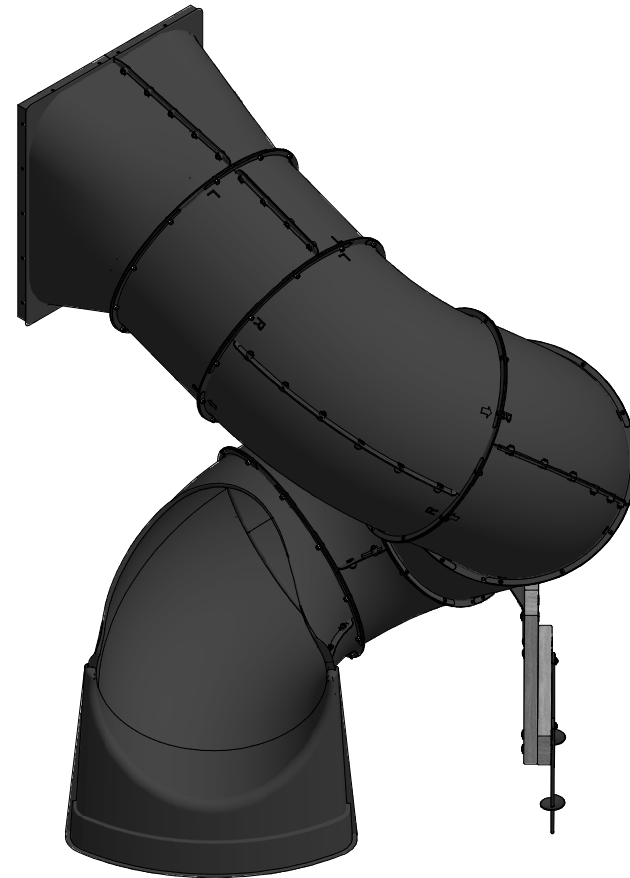

Part Number

9198050 TUBE SLIDE-RH FOOTPRINT

Sheet

1 OF 3

DRAWN BY	CB	DESCRIPTION	TUBE SLIDE RIGHT EXIT
DATE	12/11/2019	PART NUMBER	9198050 TUBE SLIDE-RH FOOTPRINT
		REV	

#8 x 1" PWH SCREWS
TO ATTACH SLIDE TO
PLAYSET.

DRAWN BY	DESCRIPTION	DATE	PART NUMBER	REV
CB	TUBE SLIDE RIGHT EXIT	12/11/2019	9198050 TUBE SLIDE-RH FOOTPRINT	

DRAWN BY	CB	DESCRIPTION	TUBE SLIDE RIGHT EXIT
DATE	12/11/2019	PART NUMBER	9198050 TUBE SLIDE-RH FOOTPRINT
		REV	