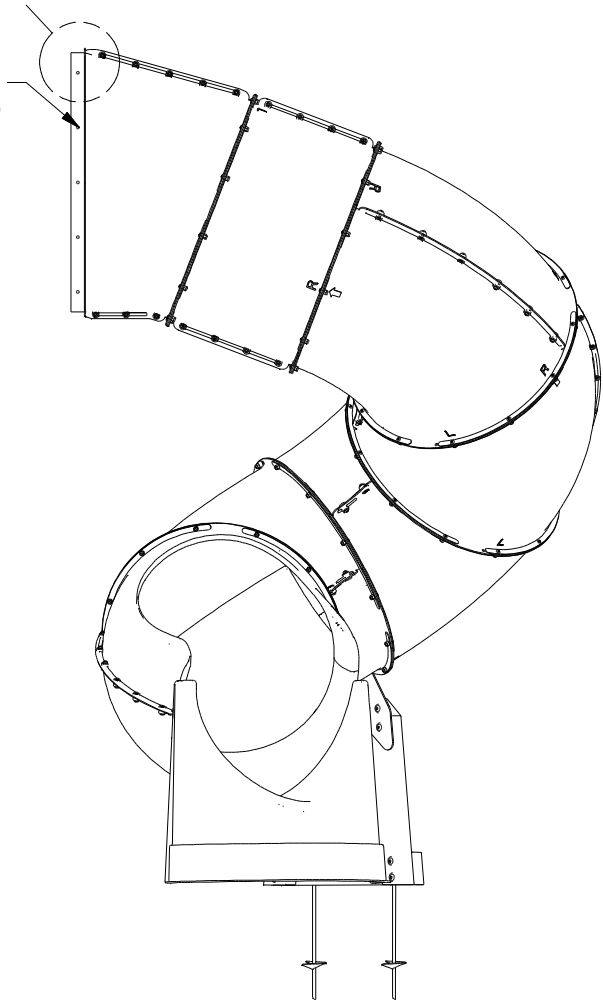

Part Number

9198050 TUBE SLIDE-RH FOOTPRINT

Sheet

1 OF 3

DRAWN BY	CB	DESCRIPTION	TUBE SLIDE RIGHT EXIT
DATE	12/11/2019	PART NUMBER	9198050 TUBE SLIDE-RH FOOTPRINT
		REV	

#8 x 1" PWH SCREWS
TO ATTACH SLIDE TO
PLAYSET.

DRAWN BY	DESCRIPTION	DATE	PART NUMBER	REV
CB	TUBE SLIDE RIGHT EXIT	12/11/2019	9198050 TUBE SLIDE-RH FOOTPRINT	

DRAWN BY	CB	DESCRIPTION	TUBE SLIDE RIGHT EXIT
DATE	12/11/2019	PART NUMBER	9198050 TUBE SLIDE-RH FOOTPRINT
		REV	