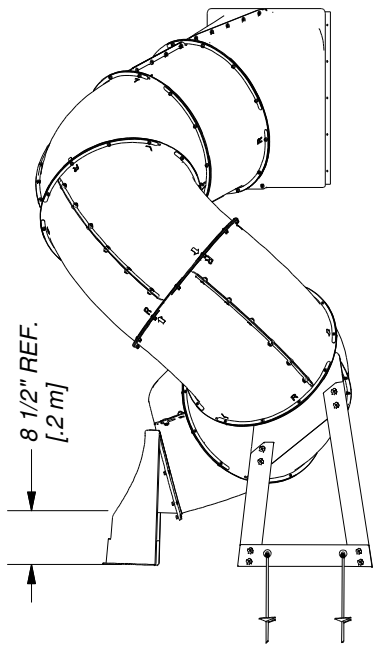

Part Number

9198050 TUBE SLIDE-RH FOOTPRINT

Sheet

1 OF 3

DRAWN BY	CB	DESCRIPTION	TUBE SLIDE RIGHT EXIT
DATE	12/11/2019	PART NUMBER	9198050 TUBE SLIDE-RH FOOTPRINT
		REV	

#8 x 1" PWH SCREWS
TO ATTACH SLIDE TO
PLAYSET.

DRAWN BY	DESCRIPTION	DATE	PART NUMBER	REV
CB	TUBE SLIDE RIGHT EXIT	12/11/2019	9198050 TUBE SLIDE-RH FOOTPRINT	

DRAWN BY	CB	DESCRIPTION	TUBE SLIDE RIGHT EXIT
DATE	12/11/2019	PART NUMBER	9198050 TUBE SLIDE-RH FOOTPRINT
		REV	