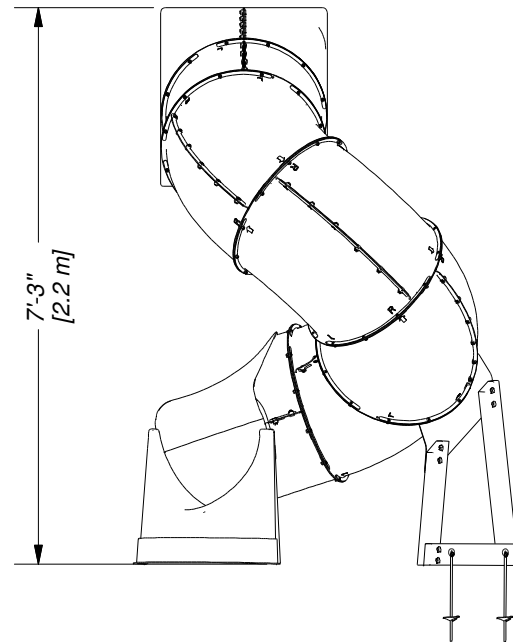

Part Number

9198050 TUBE SLIDE-RH FOOTPRINT

Sheet

1 OF 3

DRAWN BY	CB	DESCRIPTION	TUBE SLIDE RIGHT EXIT
DATE	12/11/2019	PART NUMBER	9198050 TUBE SLIDE-RH FOOTPRINT
		REV	

#8 x 1" PWH SCREWS
TO ATTACH SLIDE TO
PLAYSET.

DRAWN BY	DESCRIPTION	DATE	PART NUMBER	REV
CB	TUBE SLIDE RIGHT EXIT	12/11/2019	9198050 TUBE SLIDE-RH FOOTPRINT	

DRAWN BY	CB	DESCRIPTION	TUBE SLIDE RIGHT EXIT
DATE	12/11/2019	PART NUMBER	9198050 TUBE SLIDE-RH FOOTPRINT
		REV	