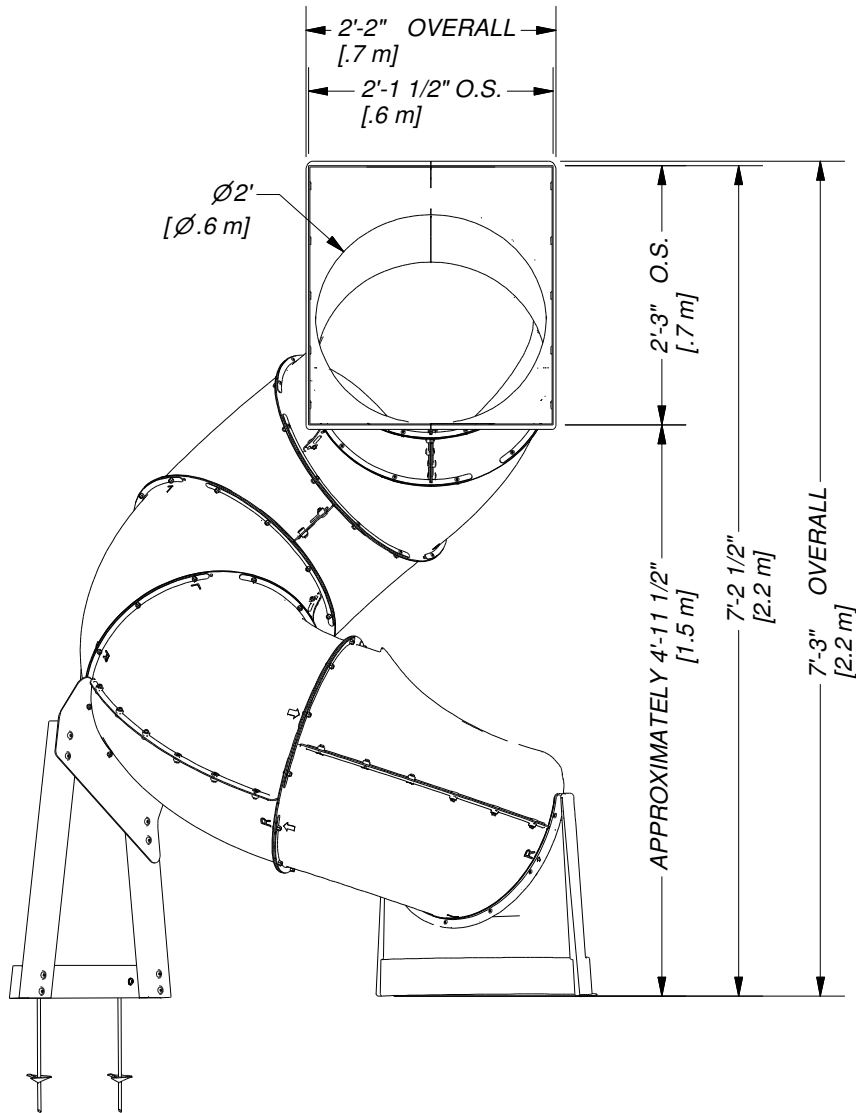

Part Number

9198050 TUBE SLIDE-RH FOOTPRINT

Sheet

1 OF 3

DRAWN BY	CB	DESCRIPTION	TUBE SLIDE RIGHT EXIT
DATE	12/11/2019	PART NUMBER	9198050 TUBE SLIDE-RH FOOTPRINT
		REV	

#8 x 1" PWH SCREWS
TO ATTACH SLIDE TO
PLAYSET.

DRAWN BY	DESCRIPTION	DATE	PART NUMBER	REV
CB	TUBE SLIDE RIGHT EXIT	12/11/2019	9198050 TUBE SLIDE-RH FOOTPRINT	

DRAWN BY	CB	DESCRIPTION	TUBE SLIDE RIGHT EXIT
DATE	12/11/2019	PART NUMBER	9198050 TUBE SLIDE-RH FOOTPRINT
		REV	