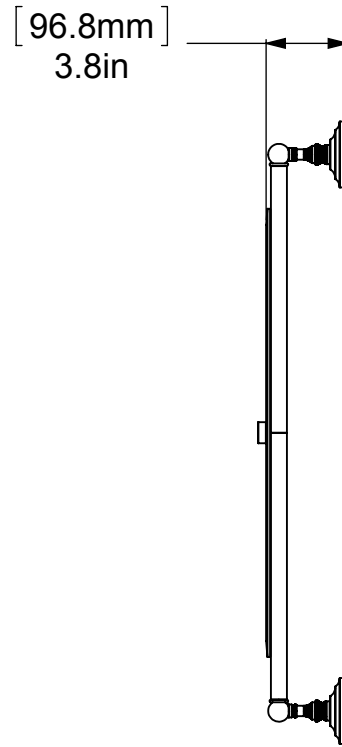

ITEM NO.	P/N	Description	QTY.
1	BPQN	BACKPLATE	4
2	NKSL-58	SUPPORT	4
3	NKSL-1.25	NECK	4
4	BL2T-1	HUB	4
5	CRRD-34	CHECK RING	4
6	MRRT-93	MIRROR	1
7	TU34-25	TUBE	2
8	CARD-1	LOCK	2

UNLESS OTHERWISE STATED

.X	±.3mm
.XX	±.15mm
.XXX	±.008mm

COPYRIGHT © Allied Brass 2017

THIRD ANGLE PROJECTION

DRAWN	4/8/2017	I.M
CHECKED	4/8/2017	P.D
APPROVED	4/8/2017	R.A

MATERIAL:	BRASS
DESCRIPTION:	Prestige Quee New Collection Rectangular Frameless Rail Mounted Mirror

FINISH	TBD
QUANTITY	TBD
DRAWING No.	PQN-27-93
SCALE	1:9
SHEET: 01	A4

REV

0