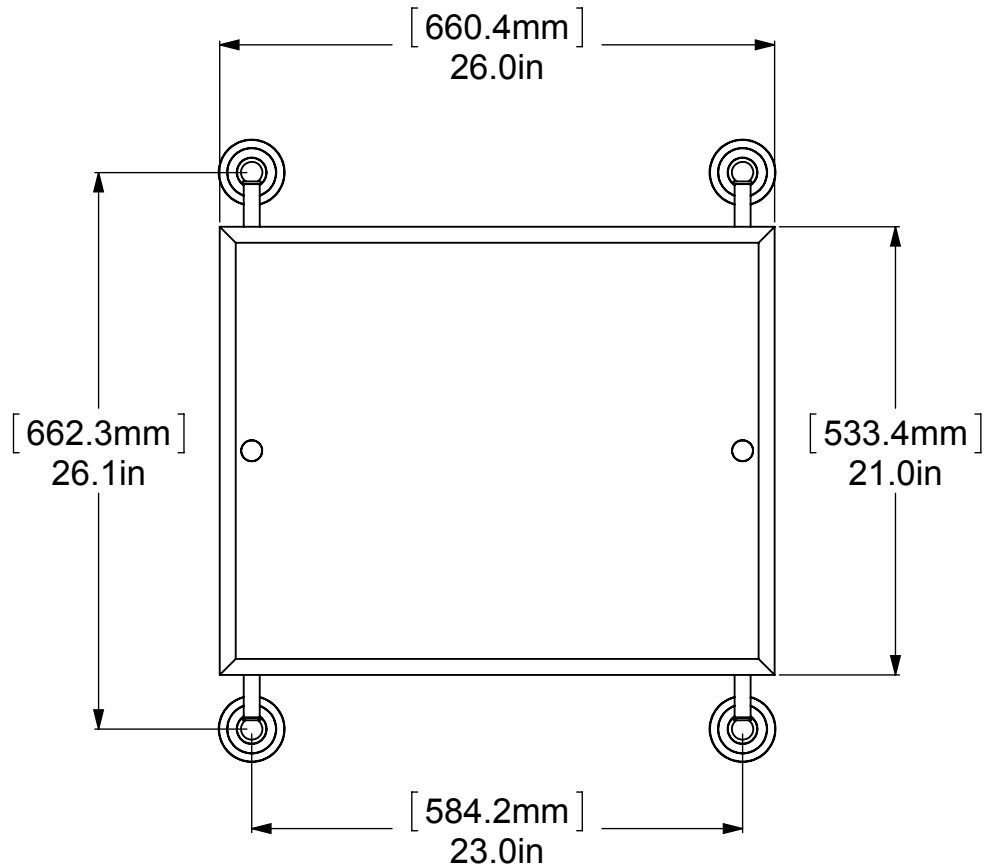

ITEM NO.	P/N	Description	QTY.
1	BPQN	BACKPLATE	4
2	NKSL-58	SUPPORT	4
3	NKSL-1.25	NECK	4
4	BL2T-1	HUB	4
5	CRRD-34	CHECK RING	4
6	MRRT-93	MIRROR	1
7	TU34-25	TUBE	2
8	CARD-1	LOCK	2

UNLESS OTHERWISE STATED

.X	±.3mm
.XX	±.15mm
.XXX	±.008mm

COPYRIGHT © Allied Brass 2017

THIRD ANGLE PROJECTION

DRAWN	4/8/2017	I.M
CHECKED	4/8/2017	P.D
APPROVED	4/8/2017	R.A

MATERIAL:	BRASS
DESCRIPTION:	Prestige Quee New Collection Rectangular Frameless Rail Mounted Mirror

FINISH	TBD
QUANTITY	TBD
DRAWING No.	PQN-27-93
SCALE	1:9
SHEET: 01	A4

REV

0