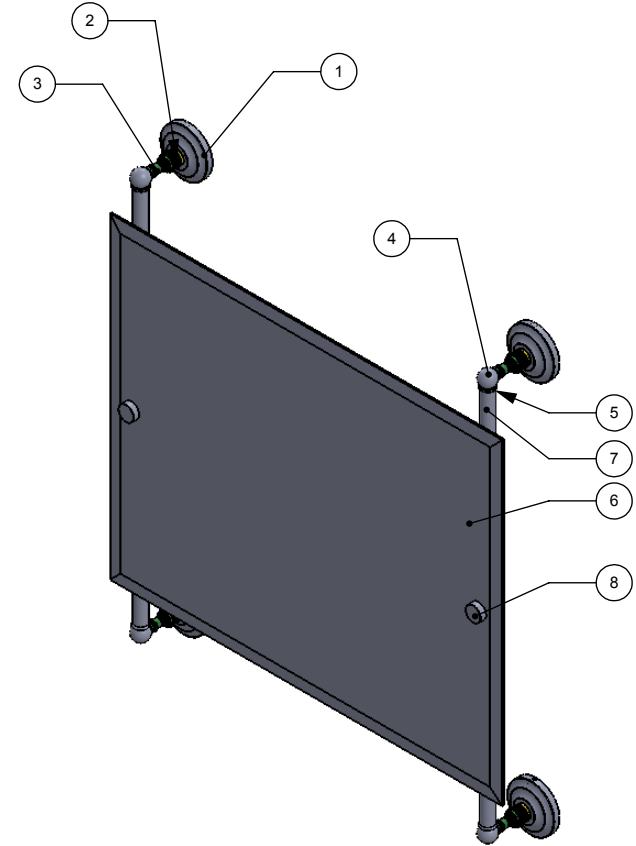

ITEM NO.	P/N	Description	QTY.
1	BPQN	BACKPLATE	4
2	NKSL-58	SUPPORT	4
3	NKSL-1.25	NECK	4
4	BL2T-1	HUB	4
5	CRRD-34	CHECK RING	4
6	MRRT-93	MIRROR	1
7	TU34-25	TUBE	2
8	CARD-1	LOCK	2

UNLESS OTHERWISE STATED

.X	±.3mm
.XX	±.15mm
.XXX	±.008mm

COPYRIGHT © Allied Brass 2017

THIRD ANGLE PROJECTION

DRAWN	4/8/2017	I.M
CHECKED	4/8/2017	P.D
APPROVED	4/8/2017	R.A

MATERIAL:	BRASS
DESCRIPTION:	Prestige Quee New Collection Rectangular Frameless Rail Mounted Mirror