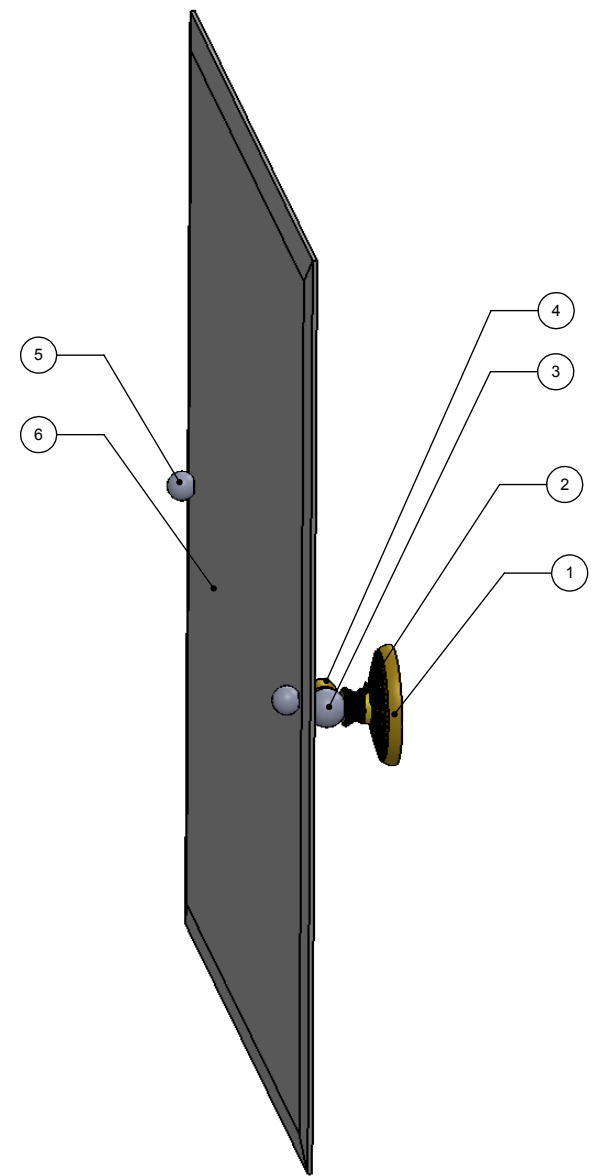

1	BPMC	BACKPLATE	2
2	NKSL-58	SUPPORT	2
3	BL2T-1	BALL SUPPORT	2
4	HBTT-78	TILT	2
5	BL1T-34	BALL	2
6	MRRT-92	MIRROR	1

UNLESS OTHERWISE STATED

.X	±.3mm
.XX	±.15mm
.XXX	±.008mm

COPYRIGHT © Allied Brass 2016

DRAWN	3/3/2016	I.M
CHECKED	3/3/2016	P.D
APPROVED	3/3/2016	R.A

MATERIAL:	BRASS
DESCRIPTION:	MIRROR

FINISH	TBD
QUANTITY	TBD
DRAWING No.	PMC-92
REV	0
SCALE	1:6.5
SHEET: 01	A4