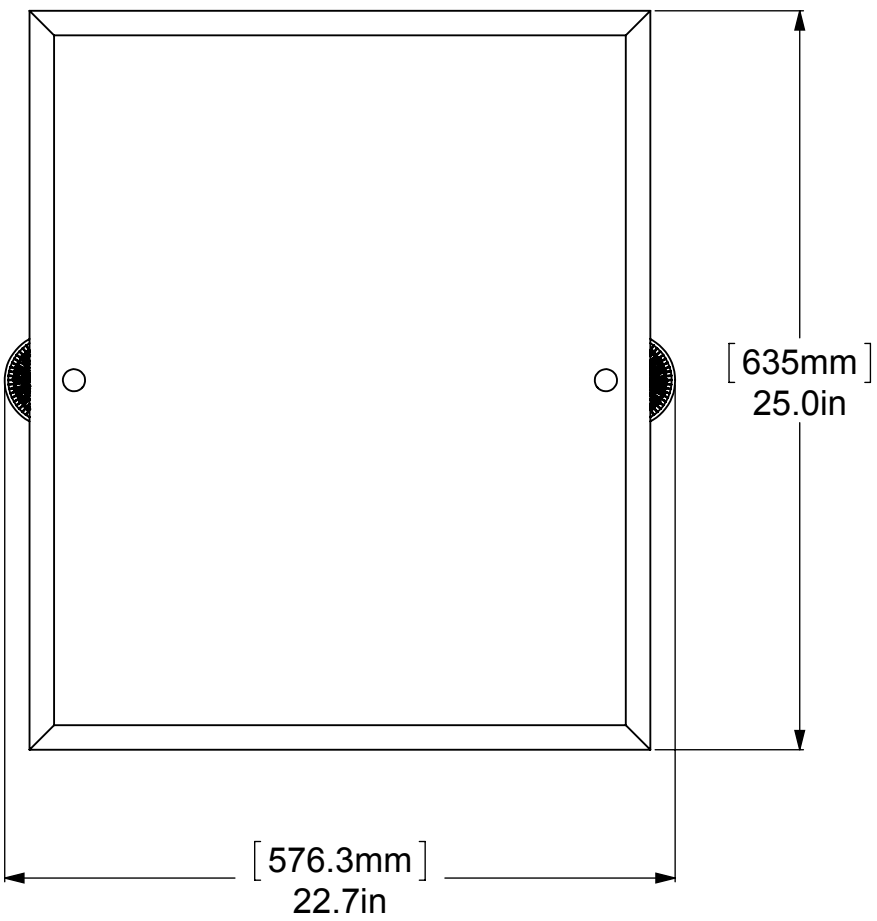

1	BPMC	BACKPLATE	2
2	NKSL-58	SUPPORT	2
3	BL2T-1	BALL SUPPORT	2
4	HBTT-78	TILT	2
5	BL1T-34	BALL	2
6	MRRT-92	MIRROR	1

UNLESS OTHERWISE STATED

.X	±.3mm
.XX	±.15mm
.XXX	±.008mm

COPYRIGHT © Allied Brass 2016

DRAWN	3/3/2016	I.M
CHECKED	3/3/2016	P.D
APPROVED	3/3/2016	R.A

MATERIAL:	BRASS
DESCRIPTION:	MIRROR

FINISH	TBD
QUANTITY	TBD
DRAWING No.	PMC-92
REV	0
SCALE	1:6.5
SHEET: 01	A4