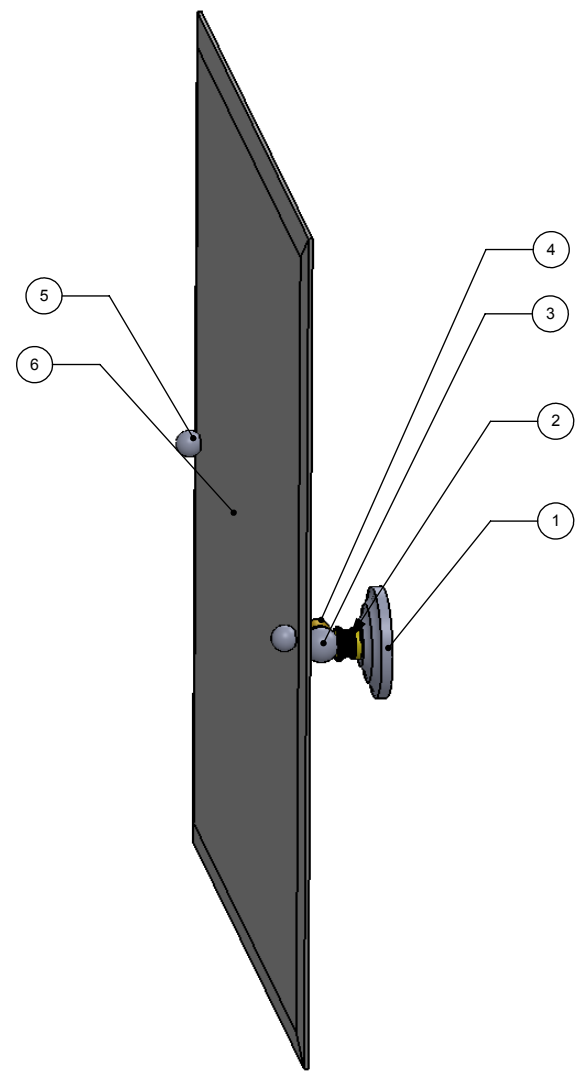

1	BPQN	BACKPLATE	2
2	NKSL-58	SUPPORT	2
3	BL2T-1	BALL SUPPORT	2
4	HBTT-78	TILT	2
5	BL1T-34	BALL	2
6	MRRT-92	MIRROR	1

UNLESS OTHERWISE STATED

.X	±.3mm
.XX	±.15mm
.XXX	±.008mm

COPYRIGHT © Allied Brass 2016

DRAWN	3/22/2016	I.M
CHECKED	3/22/2016	P.D
APPROVED	3/22/2016	R.A

MATERIAL:	BRASS
DESCRIPTION:	MIRROR

FINISH	TBD
QUANTITY	TBD
DRAWING No.	PQN-92
REV	0
SCALE	1:5.5
SHEET: 01	A4