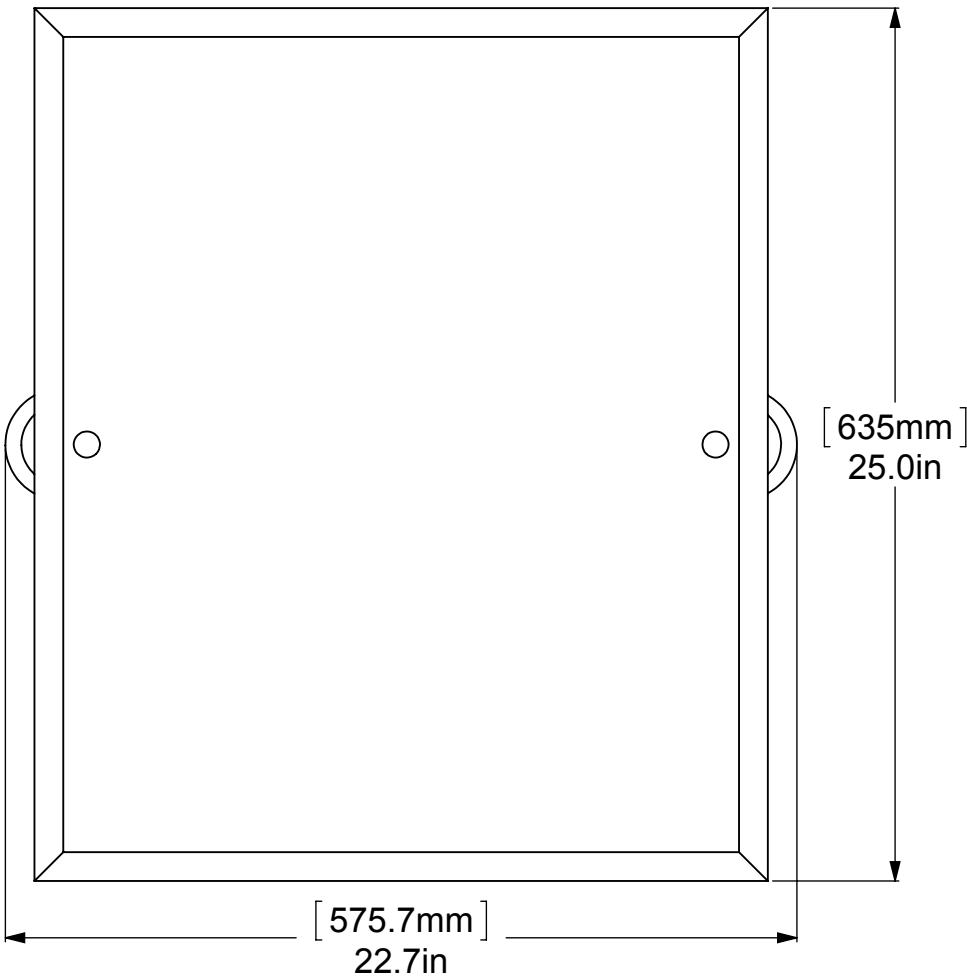

1	BPQN	BACKPLATE	2
2	NKSL-58	SUPPORT	2
3	BL2T-1	BALL SUPPORT	2
4	HBTT-78	TILT	2
5	BL1T-34	BALL	2
6	MRRT-92	MIRROR	1

UNLESS OTHERWISE STATED

.X	±.3mm
.XX	±.15mm
.XXX	±.008mm

COPYRIGHT © Allied Brass 2016

DRAWN	3/22/2016	I.M
CHECKED	3/22/2016	P.D
APPROVED	3/22/2016	R.A

MATERIAL:	BRASS
DESCRIPTION:	MIRROR

FINISH	TBD
QUANTITY	TBD
DRAWING No.	PQN-92
REV	0
SCALE	1:5.5
SHEET: 01	A4