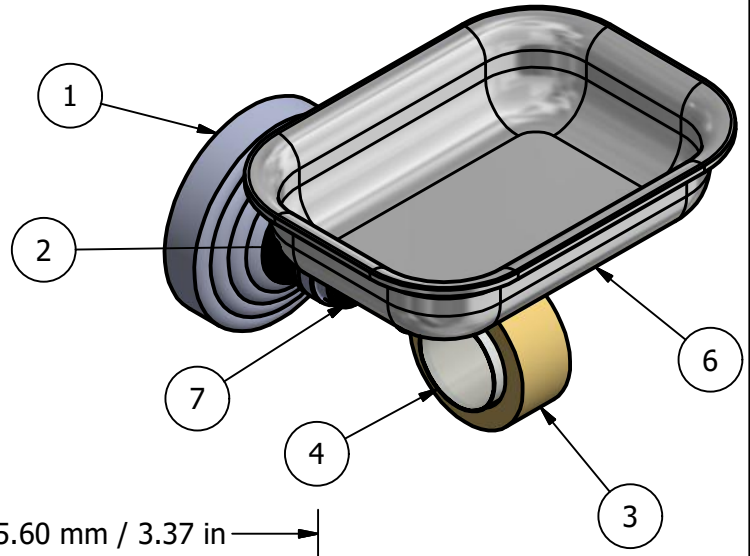

PARTS LIST			
ITEM	QTY	PART NUMBER	DESCRIPTION
1	1	BPWV	BACKPLATE
2	1	NKSL-58	NECK
3	1	RGSM-D-1	RING WITH NEW SIZE HOLE
4	1	AC-HHUB	ACRYLIC HUB
5	1	CRRD-12	CHECK RING
6	1	HRRTS	SOAP DISH HOLDER
7	1	NKSL-1.25	NECK

APPROVED FOR PRODUCTION
 By: RICHARD PAUL
 Date: 10-17-18

UNLESS OTHERWISE SPECIFIED	
.X	± .3mm
.XX	± .15mm
.XXX	± .008mm

UNIT IS IN MM.

COPYRIGHT @ALLIEDBRASS 2018	CHECKED	10-17-18	P.D.
	APPROVED	10-17-18	R.A.

DRAWN	10-17-18	IM	MATERIAL: BRASS
			DESCRIPTION:
			Pacific Grove Collection Wall Mounted Soap Dish Holder

FINISH	TBD
QTY	TBD
DRAWING NO.	
PG-32	
SCALE	1.5:1
SHEET	1 OF 1

REV	0
A4	

2

1