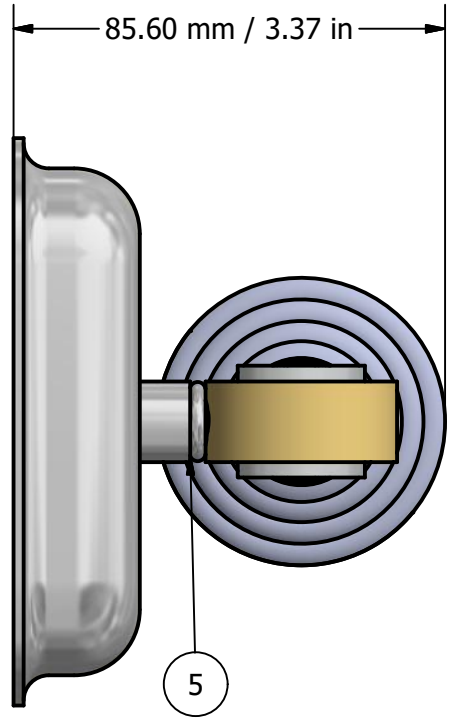

PARTS LIST			
ITEM	QTY	PART NUMBER	DESCRIPTION
1	1	BPWV	BACKPLATE
2	1	NKSL-58	NECK
3	1	RGSM-D-1	RING WITH NEW SIZE HOLE
4	1	AC-HHUB	ACRYLIC HUB
5	1	CRRD-12	CHECK RING
6	1	HRRTS	SOAP DISH HOLDER
7	1	NKSL-1.25	NECK

APPROVED FOR PRODUCTION
 By: RICHARD PAUL
 Date: 10-17-18

UNLESS OTHERWISE SPECIFIED	
.X	± .3mm
.XX	± .15mm
.XXX	± .008mm

UNIT IS IN MM.

COPYRIGHT @ALLIEDBRASS 2018	CHECKED	10-17-18	P.D.
	APPROVED	10-17-18	R.A.

DRAWN	10-17-18	IM	MATERIAL: BRASS
			DESCRIPTION:
			Pacific Grove Collection Wall Mounted Soap Dish Holder

FINISH	TBD
QTY	TBD
DRAWING NO.	
PG-32	
SCALE	1.5:1
SHEET	1 OF 1

REV	0
A4	

2

1