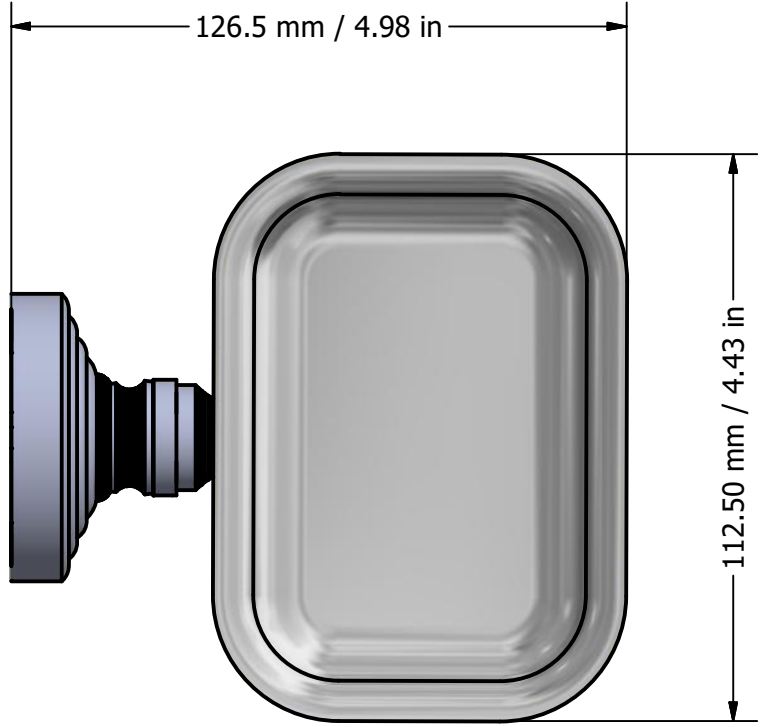

PARTS LIST			
ITEM	QTY	PART NUMBER	DESCRIPTION
1	1	BPWV	BACKPLATE
2	1	NKSL-58	NECK
3	1	RGSM-D-1	RING WITH NEW SIZE HOLE
4	1	AC-HHUB	ACRYLIC HUB
5	1	CRRD-12	CHECK RING
6	1	HRRTS	SOAP DISH HOLDER
7	1	NKSL-1.25	NECK

APPROVED FOR PRODUCTION
 By: RICHARD PAUL
 Date: 10-17-18

UNLESS OTHERWISE SPECIFIED	
.X	± .3mm
.XX	± .15mm
.XXX	± .008mm

UNIT IS IN MM.

COPYRIGHT @ALLIEDBRASS 2018	CHECKED	10-17-18	P.D.
	APPROVED	10-17-18	R.A.

DRAWN	10-17-18	IM	MATERIAL: BRASS
			DESCRIPTION:
			Pacific Grove Collection Wall Mounted Soap Dish Holder

FINISH	TBD
QTY	TBD
DRAWING NO.	
PG-32	
SCALE	1.5:1
SHEET	1 OF 1

REV	0
A4	

2

1