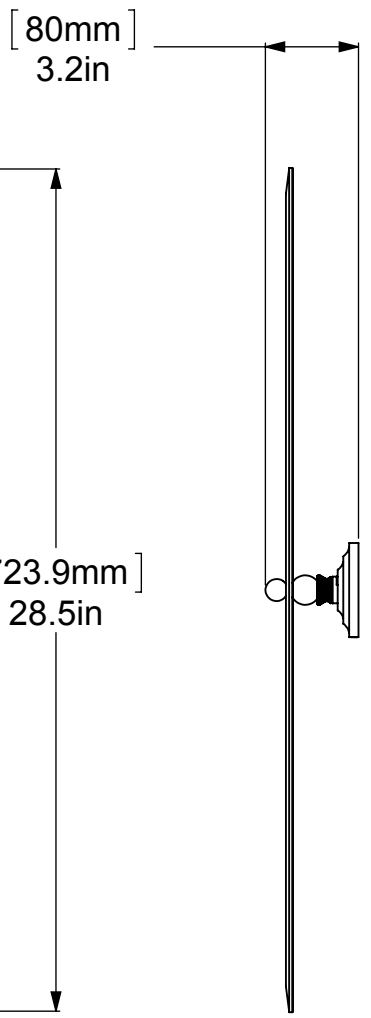

1	BPQN	BACKPLATE	2
2	NKSL-58	SUPPORT	2
3	BL2T-1	BALL SUPPORT	2
4	HBTT-78	TILT	2
5	BL1T-34	BALL	2
6	MROV-91	MIRROR	1

UNLESS OTHERWISE STATED

.X	±.3mm
.XX	±.15mm
.XXX	±.008mm

COPYRIGHT © Allied Brass 2016

DRAWN	3/22/2016	I.M
CHECKED	3/22/2016	P.D
APPROVED	3/22/2016	R.A

MATERIAL:	BRASS
DESCRIPTION:	MIRROR

FINISH	TBD
QUANTITY	TBD
DRAWING No.	PQN-91
REV	0
SCALE	1:6.5
SHEET: 01	A4