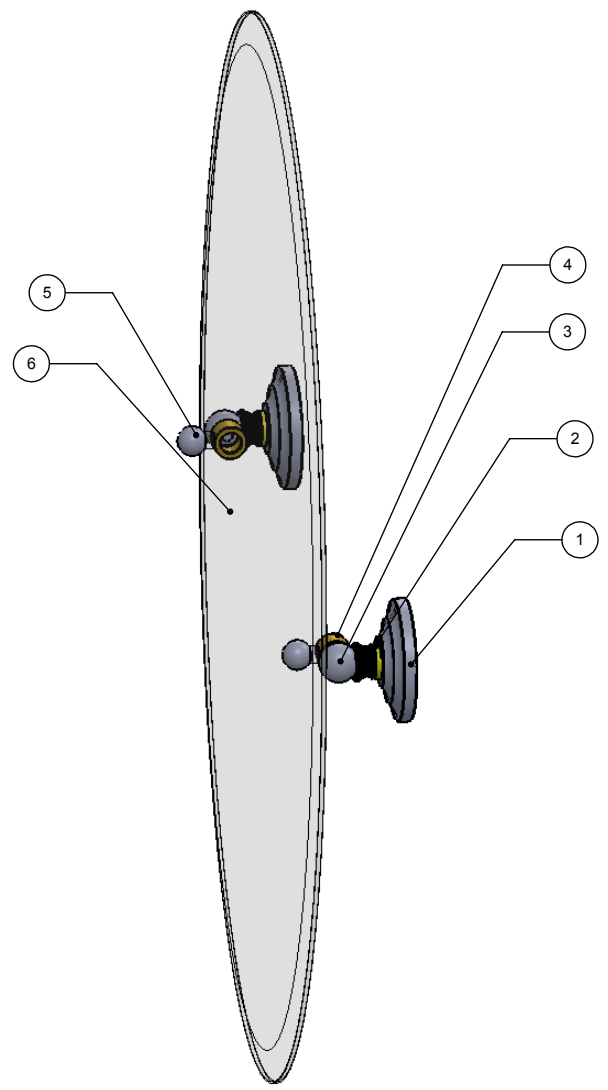

1	BPQN	BACKPLATE	2
2	NKSL-58	SUPPORT	2
3	BL2T-1	BALL SUPPORT	2
4	HBTT-78	TILT	2
5	BL1T-34	BALL	2
6	MROV-91	MIRROR	1

UNLESS OTHERWISE STATED

.X	±.3mm
.XX	±.15mm
.XXX	±.008mm

COPYRIGHT © Allied Brass 2016

DRAWN	3/22/2016	I.M
CHECKED	3/22/2016	P.D
APPROVED	3/22/2016	R.A

MATERIAL:	BRASS
DESCRIPTION:	MIRROR

FINISH	TBD
QUANTITY	TBD
DRAWING No.	PQN-91
REV	0
SCALE	1:6.5
SHEET: 01	A4