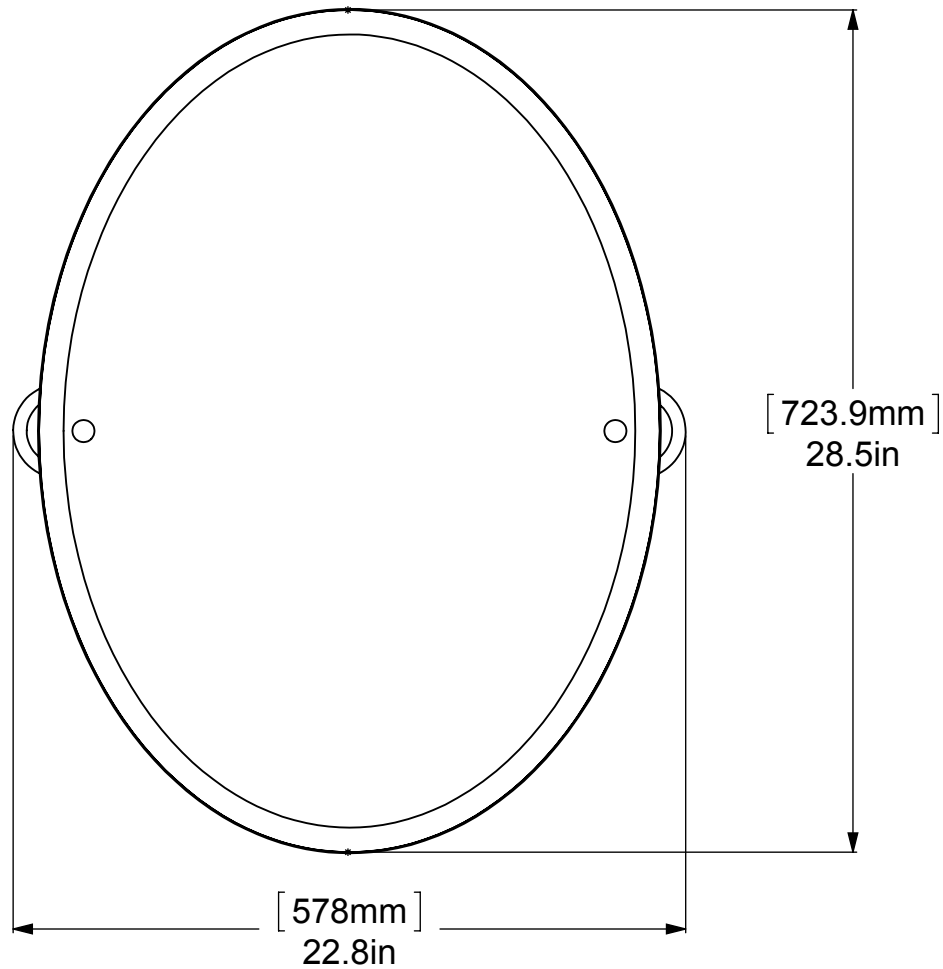

1	BPQN	BACKPLATE	2
2	NKSL-58	SUPPORT	2
3	BL2T-1	BALL SUPPORT	2
4	HBTT-78	TILT	2
5	BL1T-34	BALL	2
6	MROV-91	MIRROR	1

UNLESS OTHERWISE STATED

.X	±.3mm
.XX	±.15mm
.XXX	±.008mm

COPYRIGHT © Allied Brass 2016

DRAWN	3/22/2016	I.M
CHECKED	3/22/2016	P.D
APPROVED	3/22/2016	R.A

MATERIAL:	BRASS
DESCRIPTION:	MIRROR

FINISH	TBD
QUANTITY	TBD
DRAWING No.	PQN-91
REV	0
SCALE	1:6.5
SHEET: 01	A4