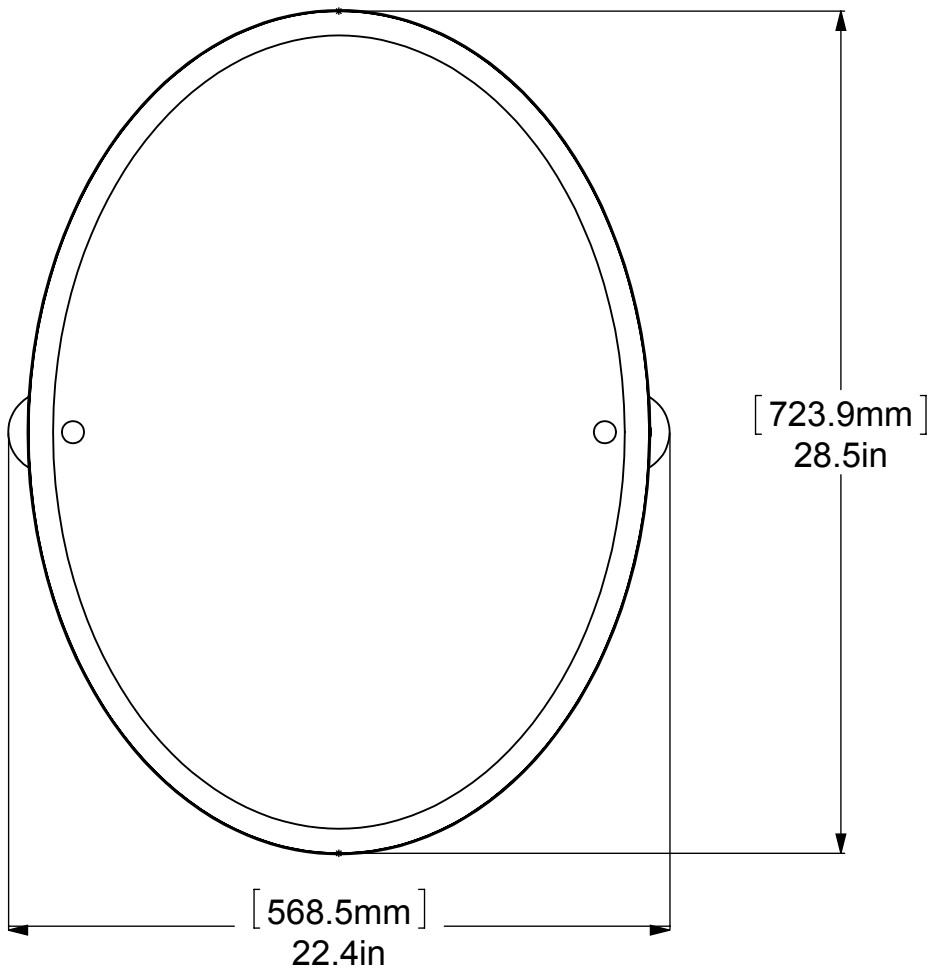

1	BPRD	BACKPLATE	2
2	WASP	SUPPORT	2
3	BL2T-1	BALL SUPPORT	2
4	HBTT-78	TILT	2
5	BL1T-34	BALL	2
6	MROV-91	MIRROR	1

UNLESS OTHERWISE STATED

.X	±.3mm
.XX	±.15mm
.XXX	±.008mm

COPYRIGHT © Allied Brass 2016

THIRD ANGLE PROJECTION

DRAWN	2/13/2016	I.M
CHECKED	2/13/2016	P.D
APPROVED	2/13/2016	R.A

MATERIAL:	BRASS
DESCRIPTION:	MIRROR

FINISH	TBD
QUANTITY	TBD
DRAWING No.	AP-91
REV	0
SCALE	1:6.5
SHEET: 01	A4