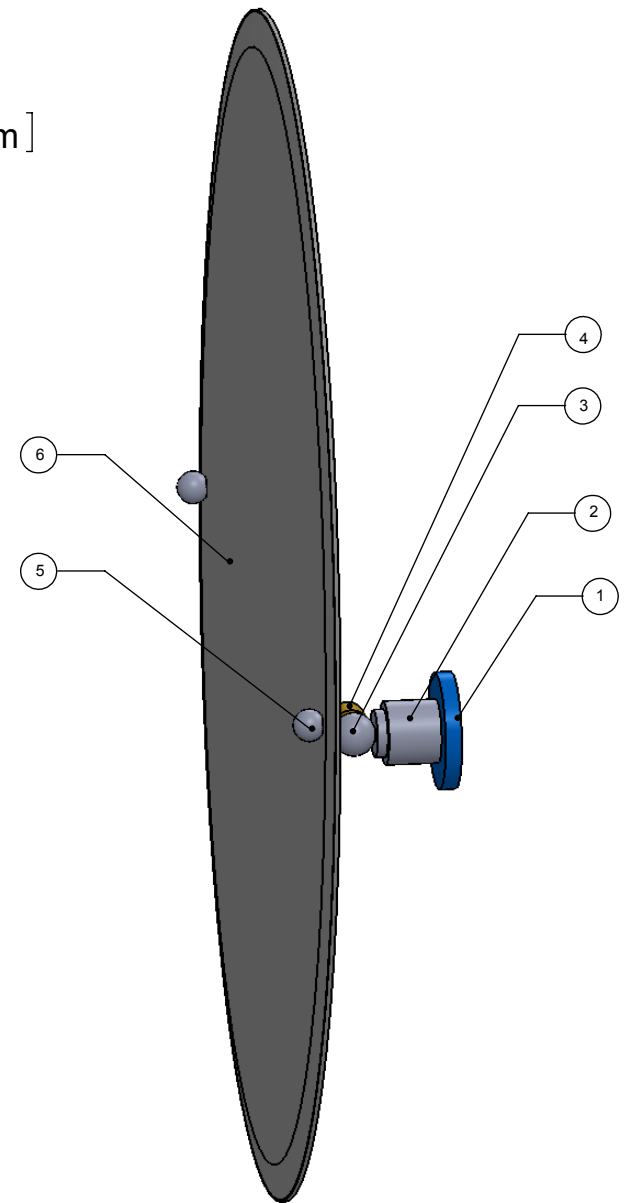

1	BPRD	BACKPLATE	2
2	WASP	SUPPORT	2
3	BL2T-1	BALL SUPPORT	2
4	HBTT-78	TILT	2
5	BL1T-34	BALL	2
6	MROV-91	MIRROR	1

UNLESS OTHERWISE STATED

.X	±.3mm
.XX	±.15mm
.XXX	±.008mm

COPYRIGHT © Allied Brass 2016

THIRD ANGLE PROJECTION

DRAWN	2/13/2016	I.M
CHECKED	2/13/2016	P.D
APPROVED	2/13/2016	R.A

MATERIAL:	BRASS
DESCRIPTION:	MIRROR

FINISH	TBD
QUANTITY	TBD
DRAWING No.	AP-91
REV	0
SCALE	1:6.5
SHEET: 01	A4