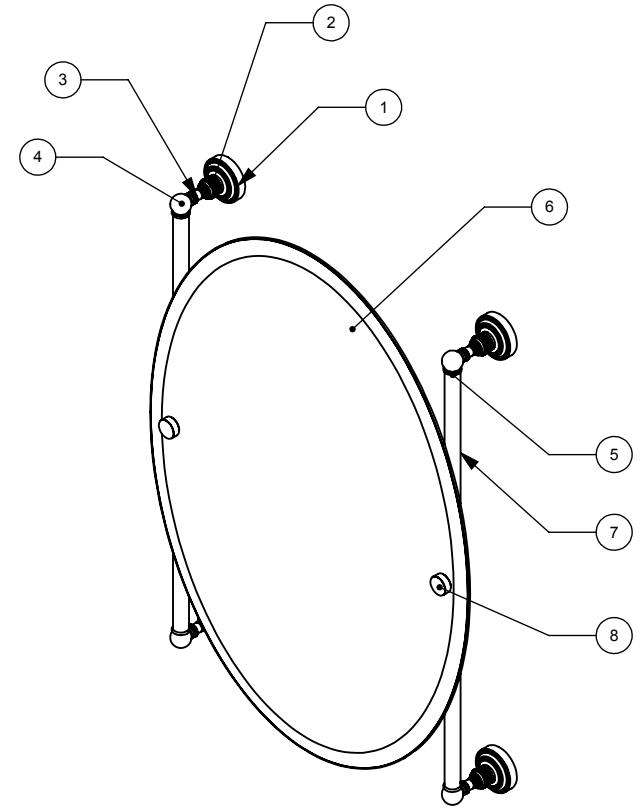

ITEM NO.	P/N	Description	QTY.
1	BPDT	BACKPLATE	4
2	NKSL-58	SUPPORT	4
3	NKSL-1.25	NECK	4
4	BL2T-1	HUB	4
5	CRRD-34	CHECK RING	4
6	MROV-91	MIRROR	1
7	TU34-24	TUBE	2
8	CARD-1	LOCK	2

UNLESS OTHERWISE STATED

.X	±.3mm
.XX	±.15mm
.XXX	±.008mm

COPYRIGHT © Allied Brass 2016

THIRD ANGLE PROJECTION

DRAWN	4/2/2017	I.M	MATERIAL:	BRASS	FINISH	TBD
CHECKED	4/2/2017	P.D	DESCRIPTION:	Dottingham Collection Oval Frameless Rail Mounted Mirror	QUANTITY	TBD
APPROVED	4/2/2017	R.A			DRAWING No.	REV
					DT-27-91	0
				SCALE	1:9	SHEET: 01 A4