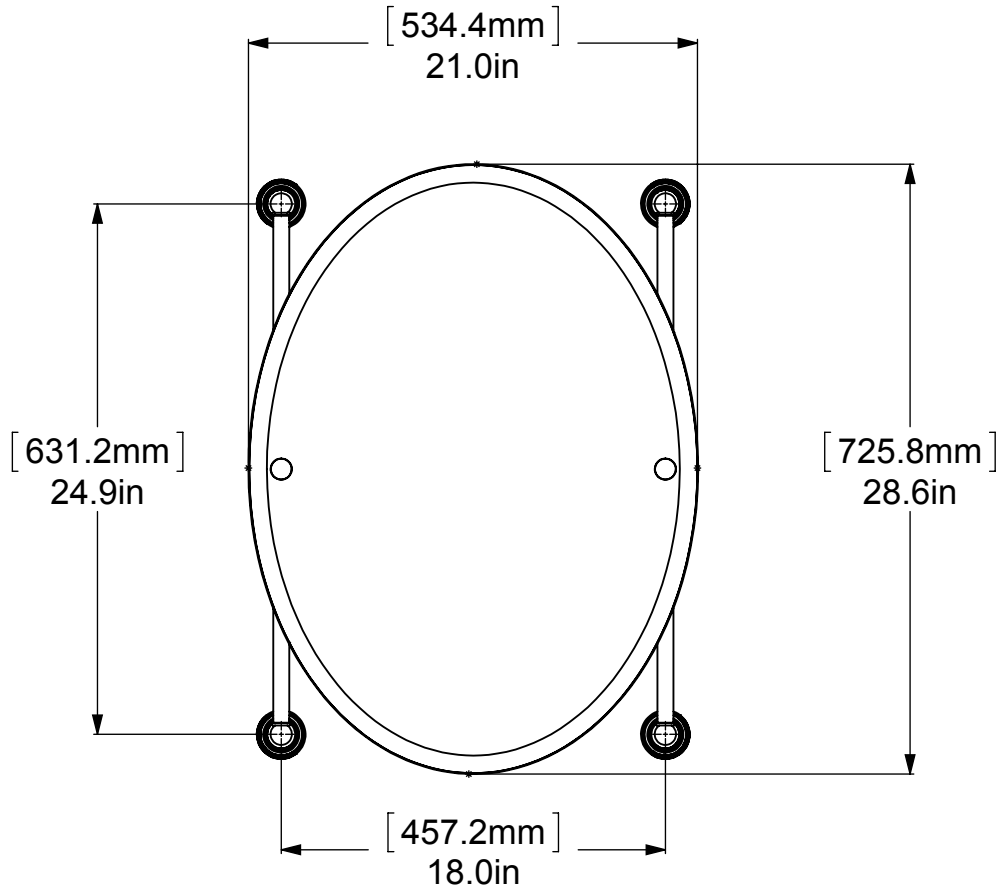

ITEM NO.	P/N	Description	QTY.
1	BPDT	BACKPLATE	4
2	NKSL-58	SUPPORT	4
3	NKSL-1.25	NECK	4
4	BL2T-1	HUB	4
5	CRRD-34	CHECK RING	4
6	MROV-91	MIRROR	1
7	TU34-24	TUBE	2
8	CARD-1	LOCK	2

UNLESS OTHERWISE STATED

.X	±.3mm
.XX	±.15mm
.XXX	±.008mm

COPYRIGHT © Allied Brass 2016

THIRD ANGLE PROJECTION

DRAWN	4/2/2017	I.M	MATERIAL:	BRASS	FINISH	TBD
CHECKED	4/2/2017	P.D	DESCRIPTION:	Dottingham Collection Oval Frameless Rail Mounted Mirror	QUANTITY	TBD
APPROVED	4/2/2017	R.A			DRAWING No.	REV
					DT-27-91	0
				SCALE	1:9	SHEET: 01 A4