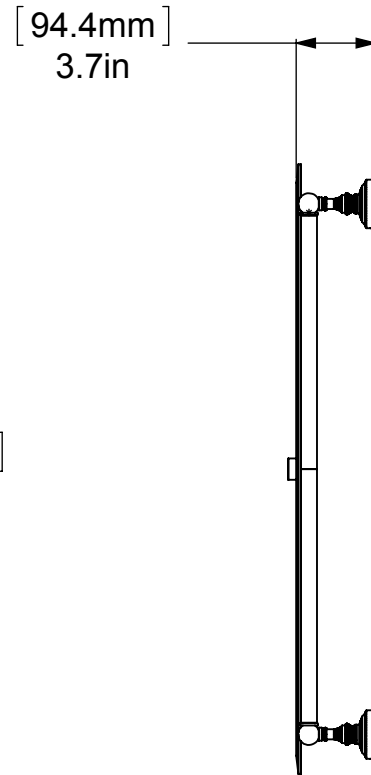

ITEM NO.	P/N	Description	QTY.
1	BPDT	BACKPLATE	4
2	NKSL-58	SUPPORT	4
3	NKSL-1.25	NECK	4
4	BL2T-1	HUB	4
5	CRRD-34	CHECK RING	4
6	MROV-91	MIRROR	1
7	TU34-24	TUBE	2
8	CARD-1	LOCK	2

UNLESS OTHERWISE STATED

.X	±.3mm
.XX	±.15mm
.XXX	±.008mm

COPYRIGHT © Allied Brass 2016

THIRD ANGLE PROJECTION

DRAWN	4/2/2017	I.M	MATERIAL:	BRASS	FINISH	TBD
CHECKED	4/2/2017	P.D	DESCRIPTION:	Dottingham Collection Oval Frameless Rail Mounted Mirror	QUANTITY	TBD
APPROVED	4/2/2017	R.A			DRAWING No.	REV
					DT-27-91	0
				SCALE	1:9	SHEET: 01 A4