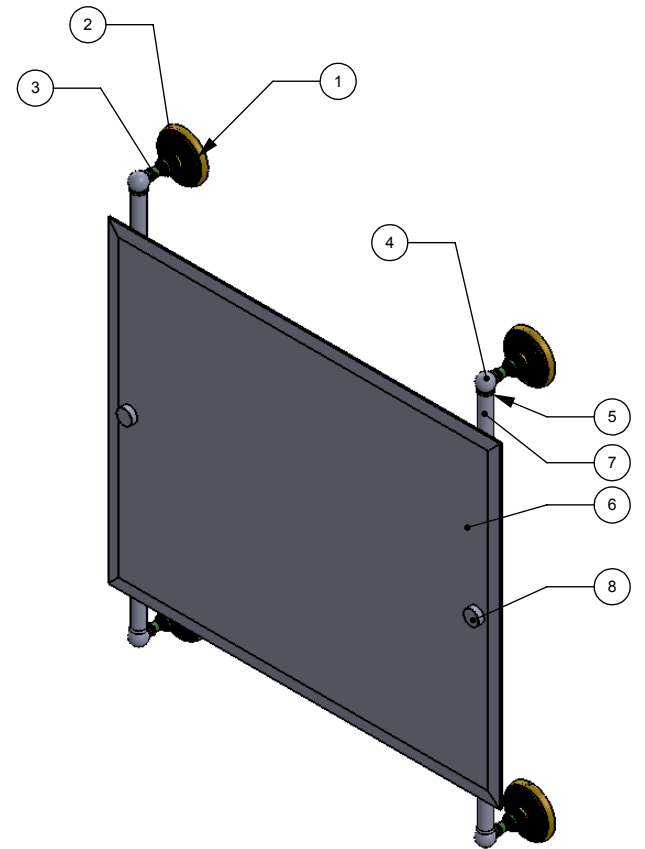

ITEM NO.	P/N	Description	QTY.
1	BPPR	BACKPLATE	4
2	NKSL-58	SUPPORT	4
3	NKSL-1.25	NECK	4
4	BL2T-1	HUB	4
5	CRRD-34	CHECK RING	4
6	MRRT-93	MIRROR	1
7	TU34-25	TUBE	2
8	CARD-1	LOCK	2

UNLESS OTHERWISE STATED

.X	±.3mm
.XX	±.15mm
.XXX	±.008mm

COPYRIGHT © Allied Brass 2017

DRAWN	4/8/2017	I.M
CHECKED	4/8/2017	P.D
APPROVED	4/8/2017	R.A

MATERIAL: BRASS
 DESCRIPTION: Prestige Regal Collection Rectangular Frameless Rail Mounted Mirror

FINISH	TBD
QUANTITY	TBD
DRAWING No.	REV
MC-27-93	0
SCALE	1:9
SHEET: 01	A4