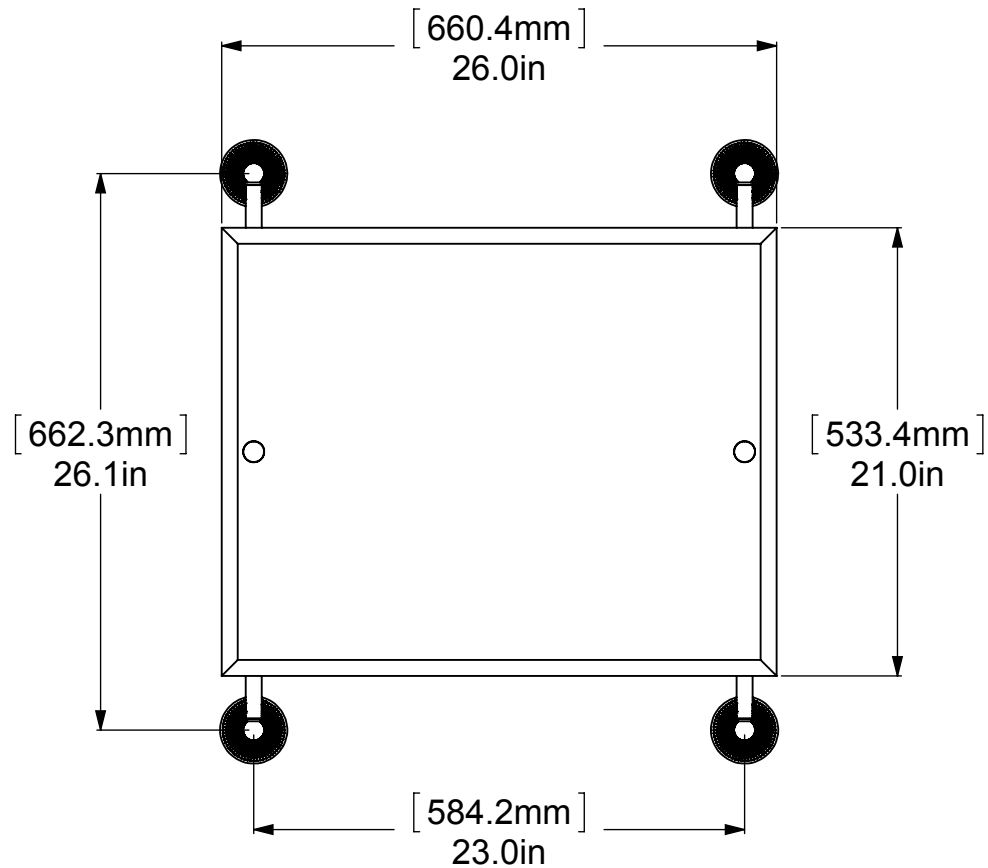

ITEM NO.	P/N	Description	QTY.
1	BPPR	BACKPLATE	4
2	NKSL-58	SUPPORT	4
3	NKSL-1.25	NECK	4
4	BL2T-1	HUB	4
5	CRRD-34	CHECK RING	4
6	MRRT-93	MIRROR	1
7	TU34-25	TUBE	2
8	CARD-1	LOCK	2

UNLESS OTHERWISE STATED

.X	±.3mm
.XX	±.15mm
.XXX	±.008mm

COPYRIGHT © Allied Brass 2017

DRAWN	4/8/2017	I.M
CHECKED	4/8/2017	P.D
APPROVED	4/8/2017	R.A

MATERIAL: BRASS
 DESCRIPTION: Prestige Regal Collection Rectangular Frameless Rail Mounted Mirror

FINISH	TBD
QUANTITY	TBD
DRAWING No.	REV
MC-27-93	0
SCALE	1:9
SHEET: 01	A4