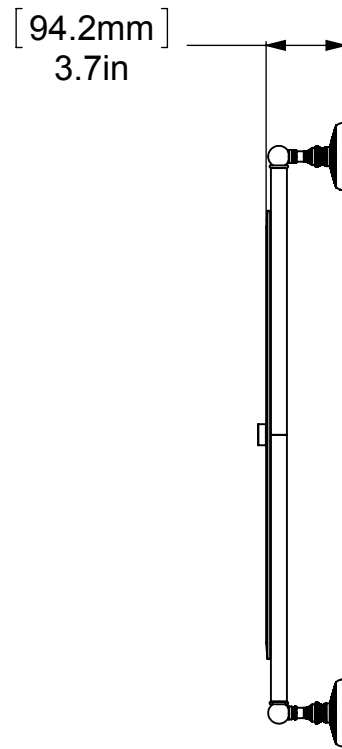

ITEM NO.	P/N	Description	QTY.
1	BPPR	BACKPLATE	4
2	NKSL-58	SUPPORT	4
3	NKSL-1.25	NECK	4
4	BL2T-1	HUB	4
5	CRRD-34	CHECK RING	4
6	MRRT-93	MIRROR	1
7	TU34-25	TUBE	2
8	CARD-1	LOCK	2

UNLESS OTHERWISE STATED

.X	±.3mm
.XX	±.15mm
.XXX	±.008mm

COPYRIGHT © Allied Brass 2017

DRAWN	4/8/2017	I.M
CHECKED	4/8/2017	P.D
APPROVED	4/8/2017	R.A

MATERIAL: BRASS
 DESCRIPTION: Prestige Regal Collection Rectangular Frameless Rail Mounted Mirror

FINISH	TBD
QUANTITY	TBD
DRAWING No.	REV
MC-27-93	0
SCALE	1:9
SHEET: 01	A4