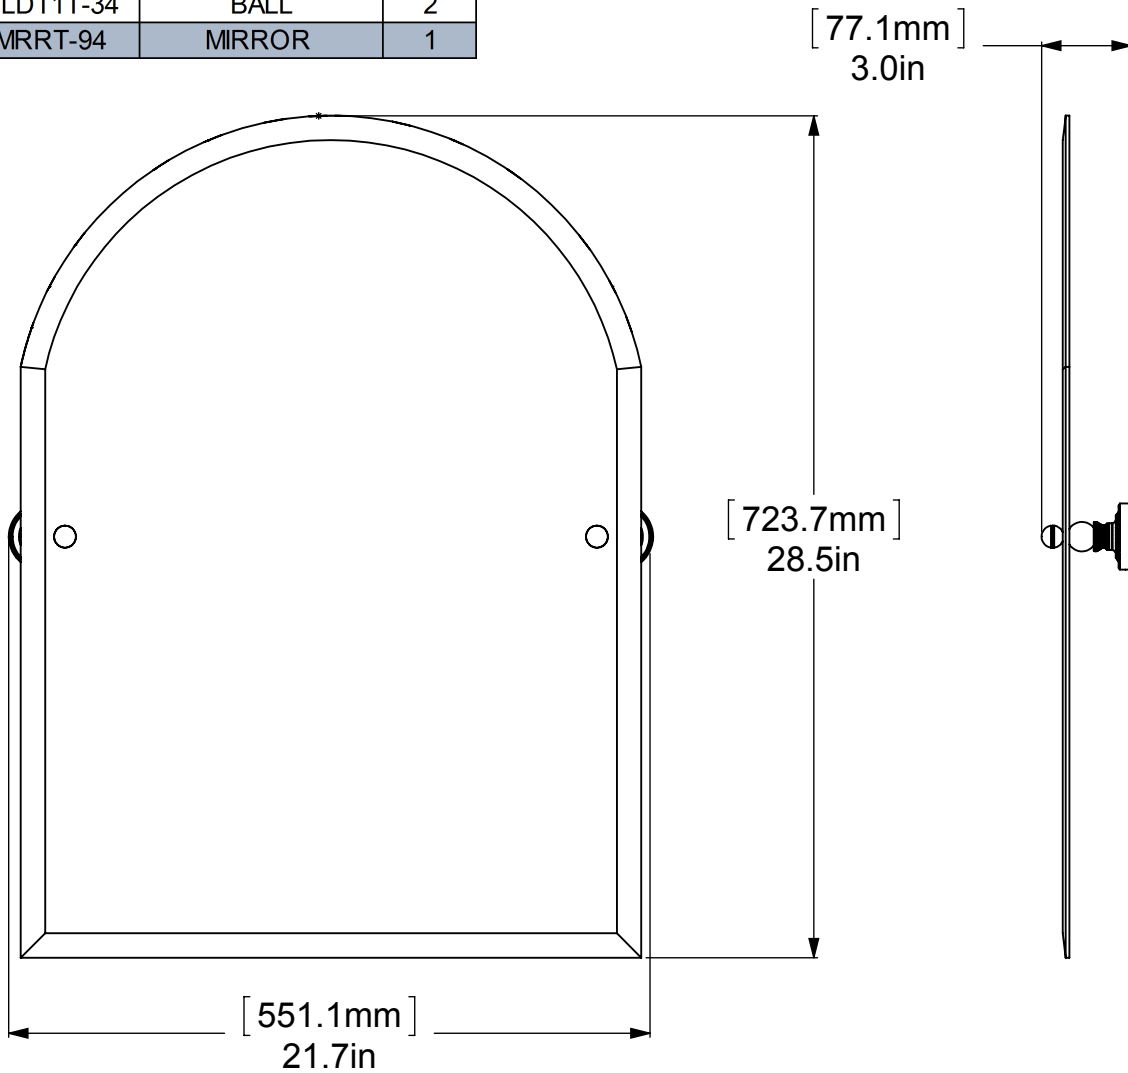

1	BPDT	BACKPLATE	2
2	NKSL-58	SUPPORT	2
3	BL2T-1	BALL SUPPORT	2
4	HBTT-78	TILT	2
5	BLDT1T-34	BALL	2
6	MRRT-94	MIRROR	1

UNLESS OTHERWISE STATED

.X	$\pm .3\text{mm}$
.XX	$\pm .15\text{mm}$
.XXX	$\pm .008\text{mm}$

COPYRIGHT © Allied Brass 2016

DRAWN	2/17/2016	I.M
CHECKED	2/17/2016	P.D
APPROVED	2/17/2016	R.A

MATERIAL:	BRASS
DESCRIPTION:	MIRROR

FINISH	TBD
QUANTITY	TBD
DRAWING No.	REV
DT-94	0
SCALE	1:6.5
SHEET: 01	A4