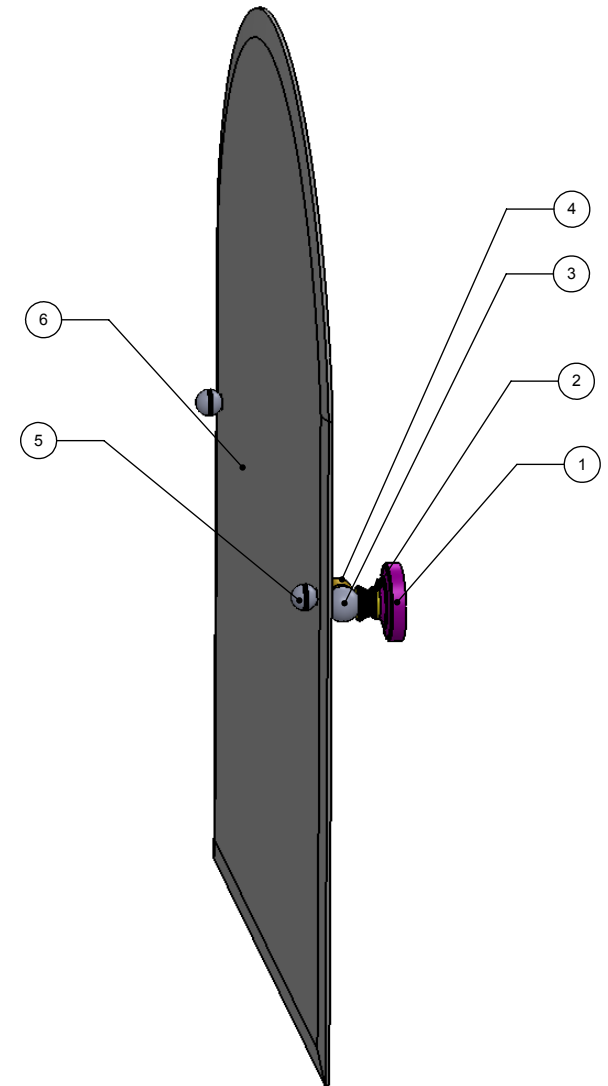

1	BPDT	BACKPLATE	2
2	NKSL-58	SUPPORT	2
3	BL2T-1	BALL SUPPORT	2
4	HBTT-78	TILT	2
5	BLDT1T-34	BALL	2
6	MRRT-94	MIRROR	1

UNLESS OTHERWISE STATED

.X	$\pm .3\text{mm}$
.XX	$\pm .15\text{mm}$
.XXX	$\pm .008\text{mm}$

COPYRIGHT © Allied Brass 2016

DRAWN	2/17/2016	I.M
CHECKED	2/17/2016	P.D
APPROVED	2/17/2016	R.A

MATERIAL:	BRASS
DESCRIPTION:	MIRROR

FINISH	TBD
QUANTITY	TBD
DRAWING No.	REV
DT-94	0
SCALE	1:6.5
SHEET: 01	A4