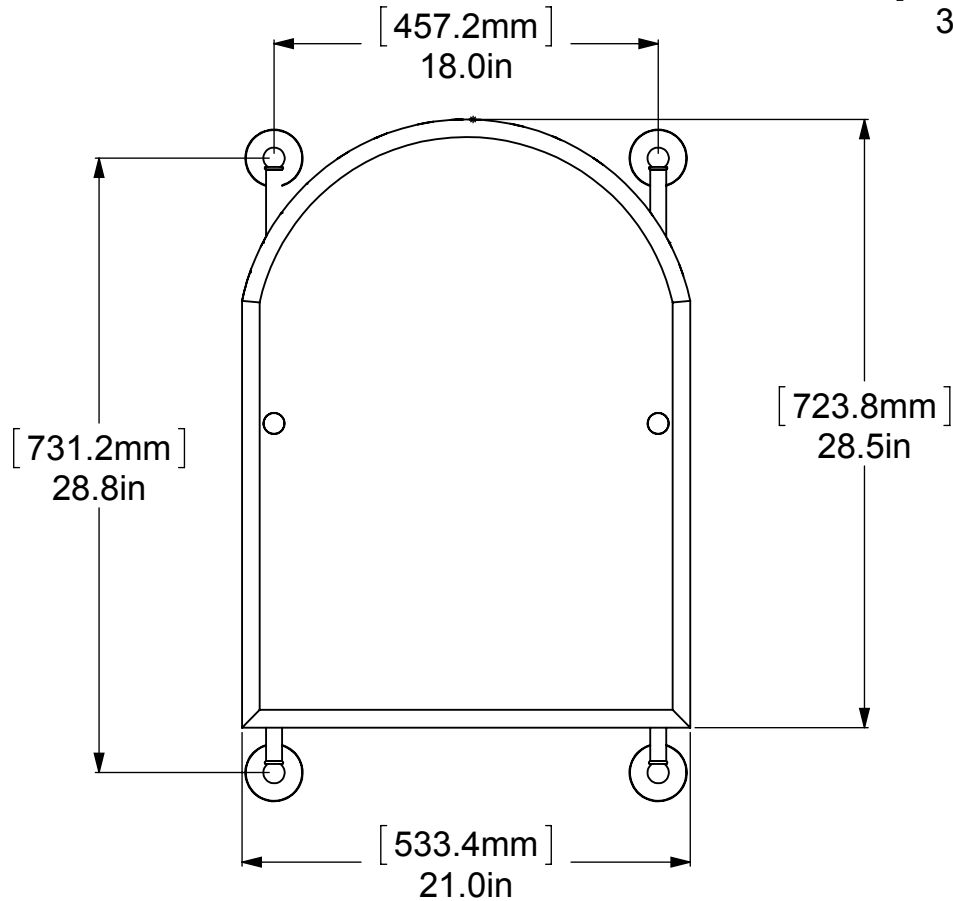

ITEM NO.	P/N	Description	QTY.
1	BPRD	BACKPLATE	4
2	NKSL-58	SUPPORT	4
3	NKSL-1.25	NECK	4
4	BL2T-1	HUB	4
5	CRRD-34	CHECK RING	4
6	MRAT-94	MIRROR	1
7	TU34-28	TUBE	2
8	CARD-1	LOCK	2

UNLESS OTHERWISE STATED

.X	±.3mm
.XX	±.15mm
.XXX	±.008mm

COPYRIGHT © Allied Brass 2017

THIRD ANGLE PROJECTION

DRAWN	4/10/2017	I.M	MATERIAL:	BRASS	FINISH	TBD
CHECKED	4/10/2017	P.D	DESCRIPTION:	Prestige Skyline Collection Arched Top Frameless Rail Mounted Mirror	QUANTITY	TBD
APPROVED	4/10/2017	R.A			DRAWING No. P1000-27-94	
SCALE		1:9	SHEET: 01		A4	