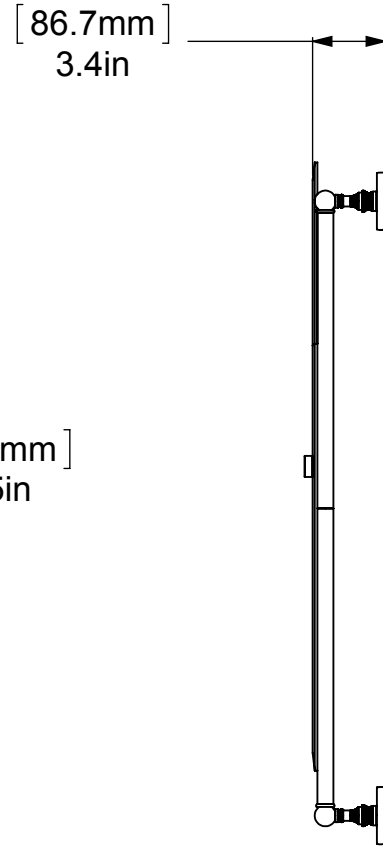

ITEM NO.	P/N	Description	QTY.
1	BPRD	BACKPLATE	4
2	NKSL-58	SUPPORT	4
3	NKSL-1.25	NECK	4
4	BL2T-1	HUB	4
5	CRRD-34	CHECK RING	4
6	MRAT-94	MIRROR	1
7	TU34-28	TUBE	2
8	CARD-1	LOCK	2

UNLESS OTHERWISE STATED

.X	±.3mm
.XX	±.15mm
.XXX	±.008mm

COPYRIGHT © Allied Brass 2017

THIRD ANGLE PROJECTION

DRAWN	4/10/2017	I.M	MATERIAL:	BRASS	FINISH	TBD
CHECKED	4/10/2017	P.D	DESCRIPTION:	Prestige Skyline Collection Arched Top Frameless Rail Mounted Mirror	QUANTITY	TBD
APPROVED	4/10/2017	R.A			DRAWING No. P1000-27-94	
SCALE		1:9	SHEET: 01		A4	