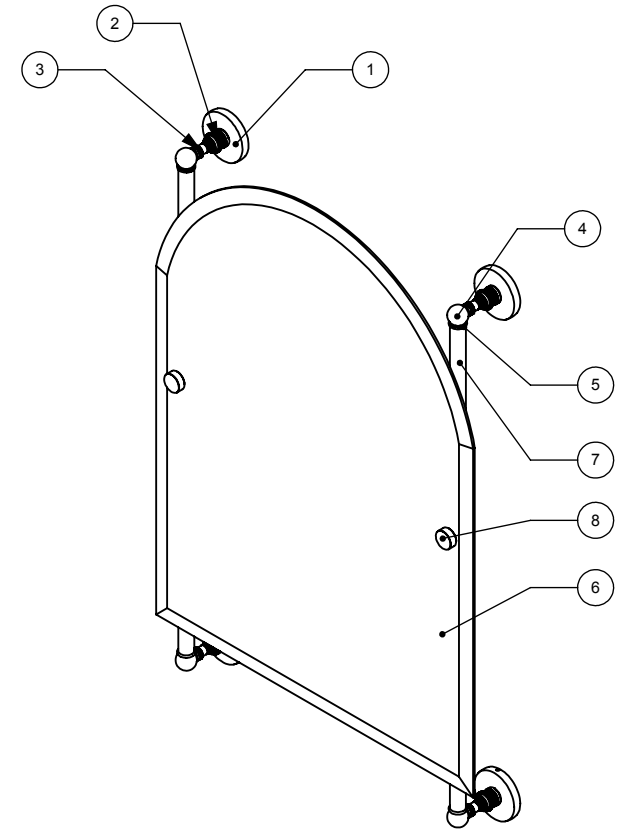

ITEM NO.	P/N	Description	QTY.
1	BPRD	BACKPLATE	4
2	NKSL-58	SUPPORT	4
3	NKSL-1.25	NECK	4
4	BL2T-1	HUB	4
5	CRRD-34	CHECK RING	4
6	MRAT-94	MIRROR	1
7	TU34-28	TUBE	2
8	CARD-1	LOCK	2

UNLESS OTHERWISE STATED

.X	±.3mm
.XX	±.15mm
.XXX	±.008mm

COPYRIGHT © Allied Brass 2017

THIRD ANGLE PROJECTION

DRAWN	4/10/2017	I.M	MATERIAL:	BRASS	FINISH	TBD
CHECKED	4/10/2017	P.D	DESCRIPTION:	Prestige Skyline Collection Arched Top Frameless Rail Mounted Mirror	QUANTITY	TBD
APPROVED	4/10/2017	R.A			DRAWING No. P1000-27-94	
SCALE		1:9	SHEET: 01		A4	