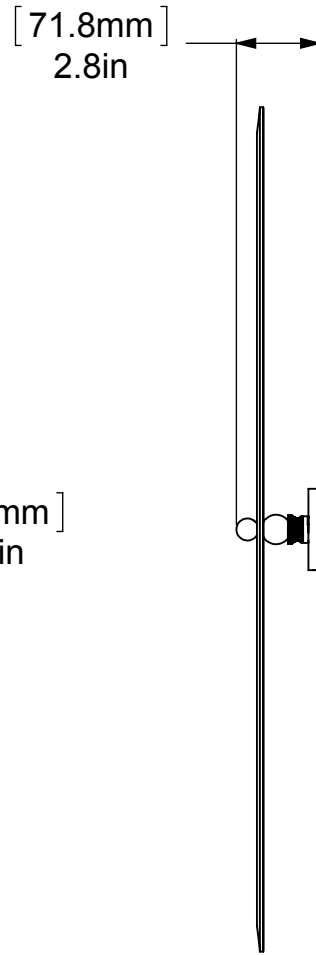

1	BPDSR	BACKPLATE	2
2	NKSL-58	SUPPORT	2
3	BL2T-1	BALL SUPPORT	2
4	HBTT-78	TILT	2
5	BL1T-34	BALL	2
6	MROV-91	MIRROR	1

UNLESS OTHERWISE STATED

.X	±.3mm
.XX	±.15mm
.XXX	±.008mm

COPYRIGHT © Allied Brass 2016

DRAWN	2/19/2016	I.M
CHECKED	2/19/2016	P.D
APPROVED	2/19/2016	R.A

MATERIAL:	BRASS
DESCRIPTION:	MIRROR

FINISH	TBD
QUANTITY	TBD
DRAWING No.	P1091
REV	0
SCALE	1:6.5
SHEET: 01	A4