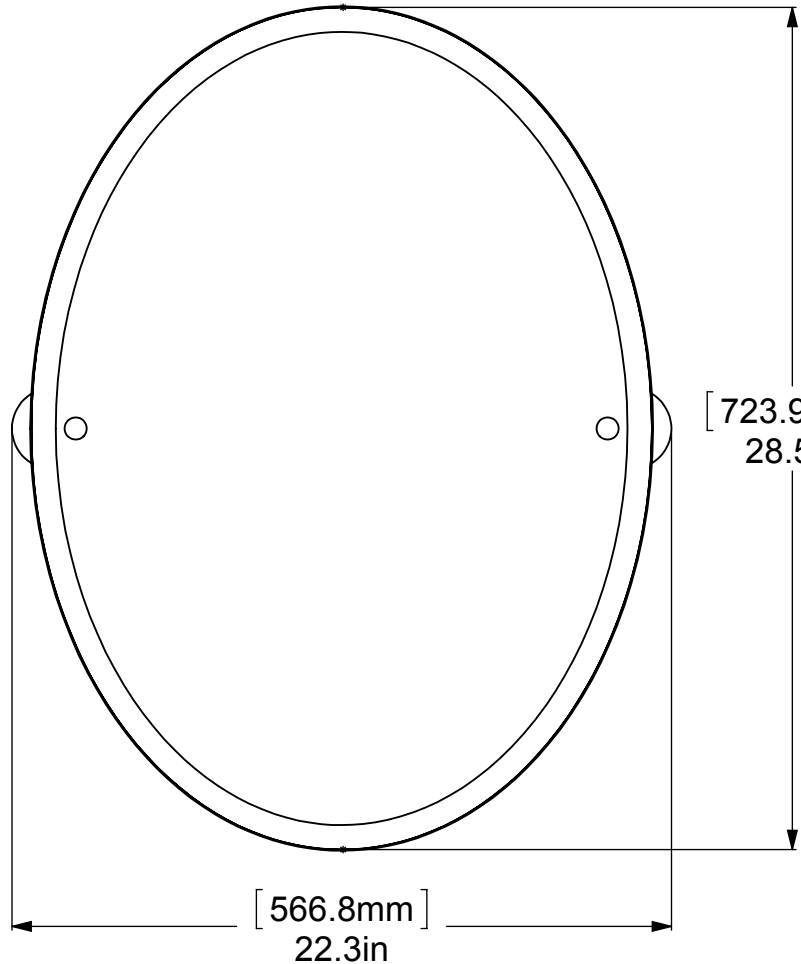

1	BPDSR	BACKPLATE	2
2	NKSL-58	SUPPORT	2
3	BL2T-1	BALL SUPPORT	2
4	HBTT-78	TILT	2
5	BL1T-34	BALL	2
6	MROV-91	MIRROR	1

UNLESS OTHERWISE STATED

.X	±.3mm
.XX	±.15mm
.XXX	±.008mm

COPYRIGHT © Allied Brass 2016

DRAWN	2/19/2016	I.M
CHECKED	2/19/2016	P.D
APPROVED	2/19/2016	R.A

MATERIAL:	BRASS
DESCRIPTION:	MIRROR

FINISH	TBD
QUANTITY	TBD
DRAWING No.	P1091
REV	0
SCALE	1:6.5
SHEET: 01	A4