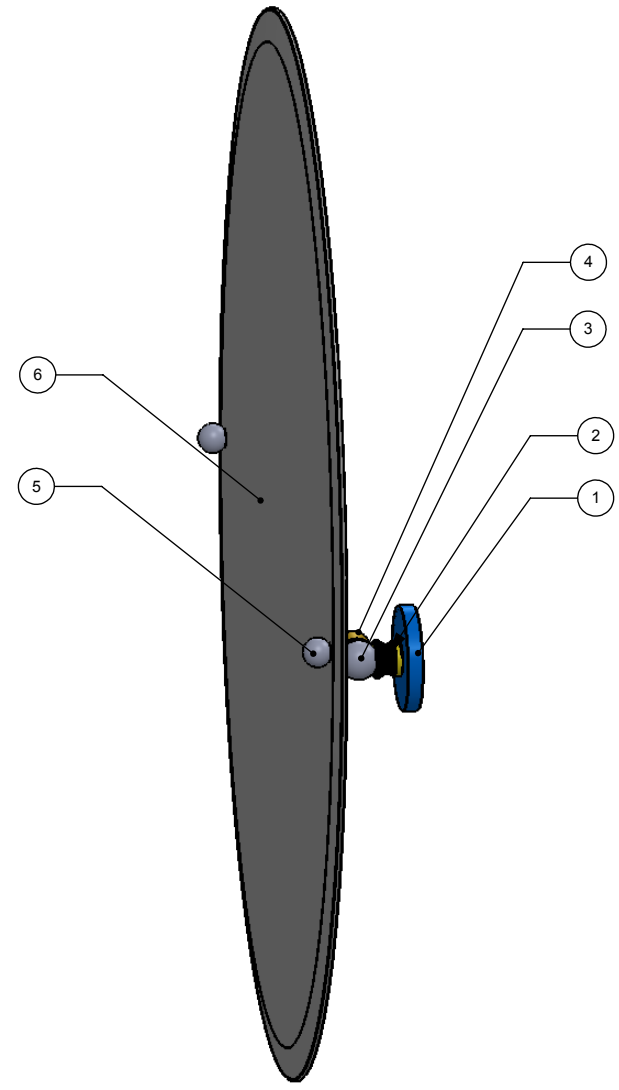

1	BPDSR	BACKPLATE	2
2	NKSL-58	SUPPORT	2
3	BL2T-1	BALL SUPPORT	2
4	HBTT-78	TILT	2
5	BL1T-34	BALL	2
6	MROV-91	MIRROR	1

UNLESS OTHERWISE STATED

.X	±.3mm
.XX	±.15mm
.XXX	±.008mm

COPYRIGHT © Allied Brass 2016

DRAWN	2/19/2016	I.M
CHECKED	2/19/2016	P.D
APPROVED	2/19/2016	R.A

MATERIAL:	BRASS
DESCRIPTION:	MIRROR

FINISH	TBD
QUANTITY	TBD
DRAWING No.	P1091
REV	0
SCALE	1:6.5
SHEET: 01	A4