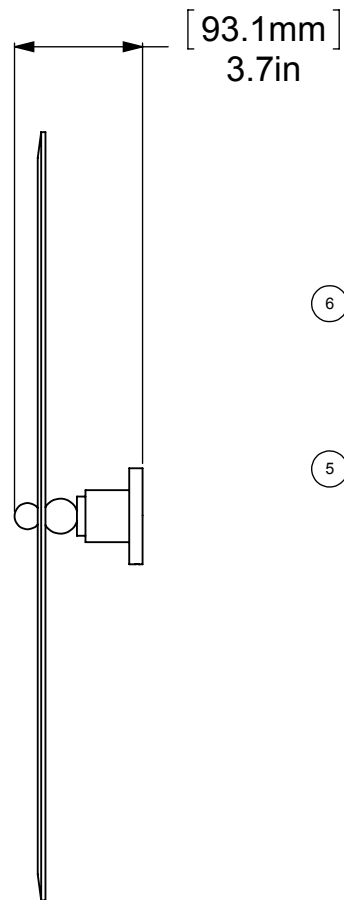

1	BPRD	BACKPLATE	2
2	WASP	SUPPORT	2
3	BL2T-1	BALL SUPPORT	2
4	HBTT-78	TILT	2
5	BL1T-34	BAL4	2
6	MRRD-90	MIRROR	2

UNLESS OTHERWISE STATED

.X	±.3mm
.XX	±.15mm
.XXX	±.008mm

COPYRIGHT © Allied Brass 2016

THIRD ANGLE PROJECTION

DRAWN	2/13/2016	I.M
CHECKED	2/13/2016	P.D
APPROVED	2/13/2016	R.A

MATERIAL:	BRASS
DESCRIPTION:	MIRROR

FINISH	TBD
QUANTITY	TBD
DRAWING No.	AP-90
REV	0
SCALE	1:5.5
SHEET: 01	A4