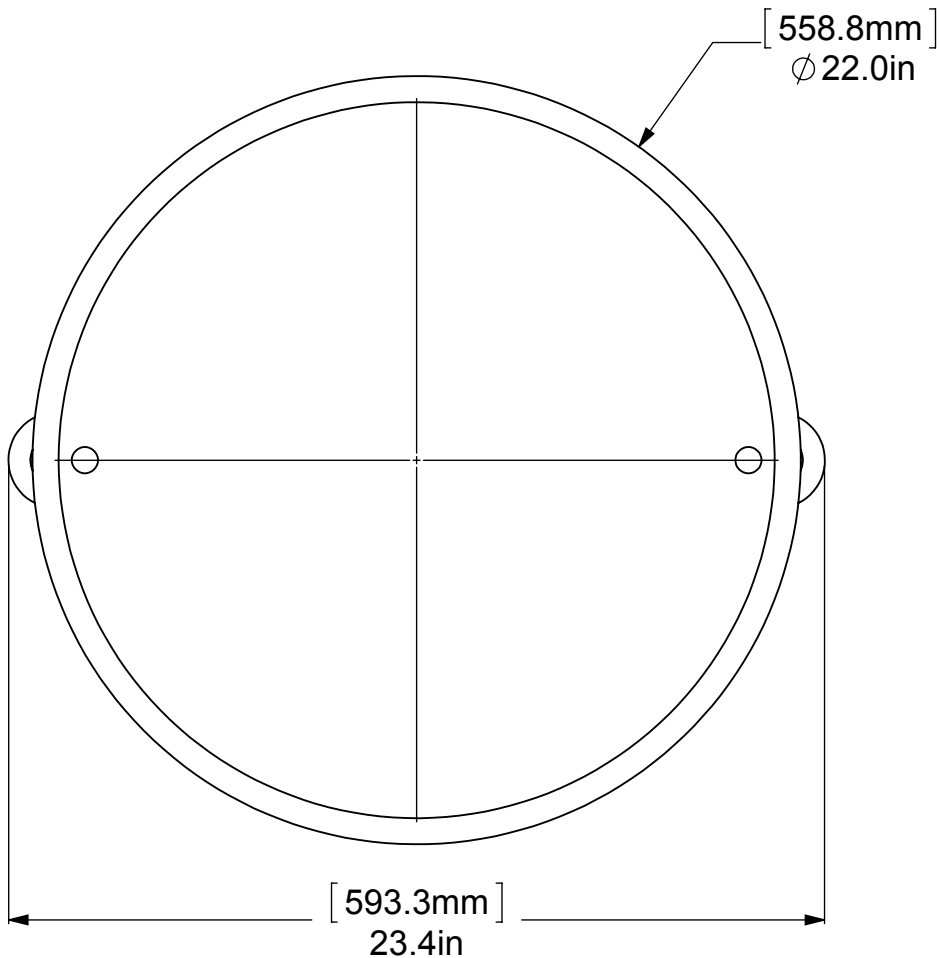

1	BPRD	BACKPLATE	2
2	WASP	SUPPORT	2
3	BL2T-1	BALL SUPPORT	2
4	HBTT-78	TILT	2
5	BL1T-34	BAL4	2
6	MRRD-90	MIRROR	2

UNLESS OTHERWISE STATED

.X	±.3mm
.XX	±.15mm
.XXX	±.008mm

COPYRIGHT © Allied Brass 2016

THIRD ANGLE PROJECTION

DRAWN	2/13/2016	I.M
CHECKED	2/13/2016	P.D
APPROVED	2/13/2016	R.A

MATERIAL:	BRASS
DESCRIPTION:	MIRROR

FINISH	TBD
QUANTITY	TBD
DRAWING No.	AP-90
REV	0
SCALE	1:5.5
SHEET: 01	A4