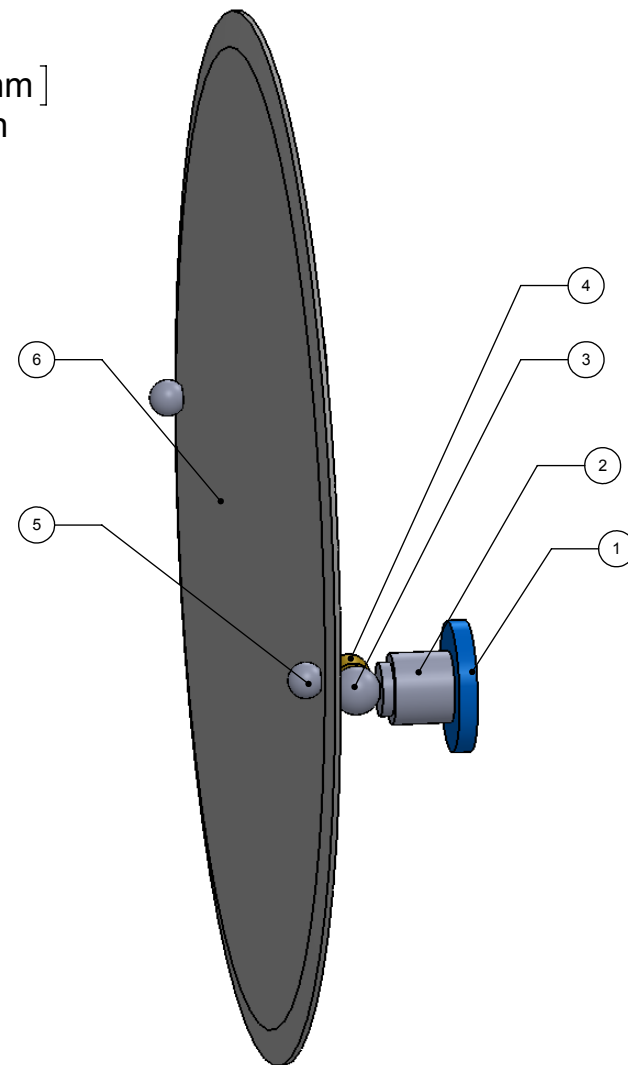

1	BPRD	BACKPLATE	2
2	WASP	SUPPORT	2
3	BL2T-1	BALL SUPPORT	2
4	HBTT-78	TILT	2
5	BL1T-34	BAL4	2
6	MRRD-90	MIRROR	2

UNLESS OTHERWISE STATED

.X	±.3mm
.XX	±.15mm
.XXX	±.008mm

COPYRIGHT © Allied Brass 2016

THIRD ANGLE PROJECTION

DRAWN	2/13/2016	I.M
CHECKED	2/13/2016	P.D
APPROVED	2/13/2016	R.A

MATERIAL:	BRASS
DESCRIPTION:	MIRROR

FINISH	TBD
QUANTITY	TBD
DRAWING No.	AP-90
REV	0
SCALE	1:5.5
SHEET: 01	A4