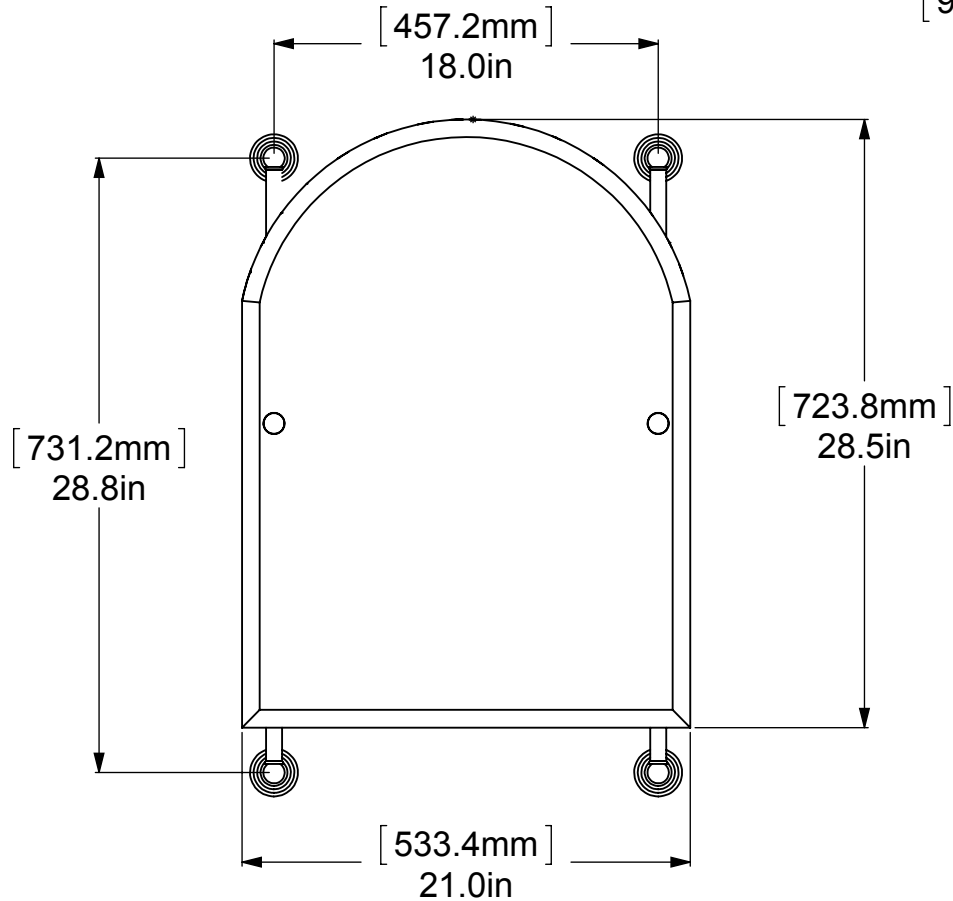

ITEM NO.	P/N	Description	QTY.
1	BPWV	BACKPLATE	4
2	NKSL-58	SUPPORT	4
3	NKSL-1.25	NECK	4
4	BL2T-1	HUB	4
5	CRRD-34	CHECK RING	4
6	MRAT-94	MIRROR	1
7	TU34-28	TUBE	2
8	CARD-1	LOCK	2

UNLESS OTHERWISE STATED

.X	±.3mm
.XX	±.15mm
.XXX	±.008mm

COPYRIGHT © Allied Brass 2017

THIRD ANGLE PROJECTION

DRAWN	4/9/2017	I.M	MATERIAL:	BRASS	FINISH	TBD
CHECKED	4/9/2017	P.D	DESCRIPTION:		QUANTITY	TBD
APPROVED	4/9/2017	R.A	Waverly Place Collection Arched Top Frameless Rail Mounted Mirror		DRAWING No.	REV
					WP-27-94	0
				SCALE	1:9	SHEET: 01 A4