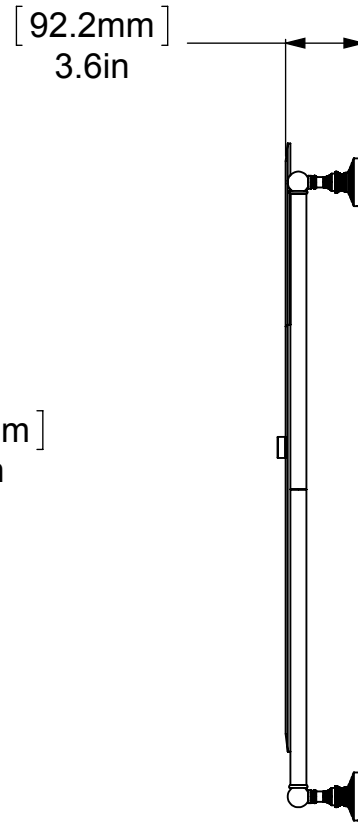

ITEM NO.	P/N	Description	QTY.
1	BPWV	BACKPLATE	4
2	NKSL-58	SUPPORT	4
3	NKSL-1.25	NECK	4
4	BL2T-1	HUB	4
5	CRRD-34	CHECK RING	4
6	MRAT-94	MIRROR	1
7	TU34-28	TUBE	2
8	CARD-1	LOCK	2

UNLESS OTHERWISE STATED

.X	±.3mm
.XX	±.15mm
.XXX	±.008mm

COPYRIGHT © Allied Brass 2017

THIRD ANGLE PROJECTION

DRAWN	4/9/2017	I.M	MATERIAL:	BRASS	FINISH	TBD
CHECKED	4/9/2017	P.D	DESCRIPTION:		QUANTITY	TBD
APPROVED	4/9/2017	R.A	Waverly Place Collection Arched Top Frameless Rail Mounted Mirror		DRAWING No.	REV
					WP-27-94	0
				SCALE	1:9	SHEET: 01 A4