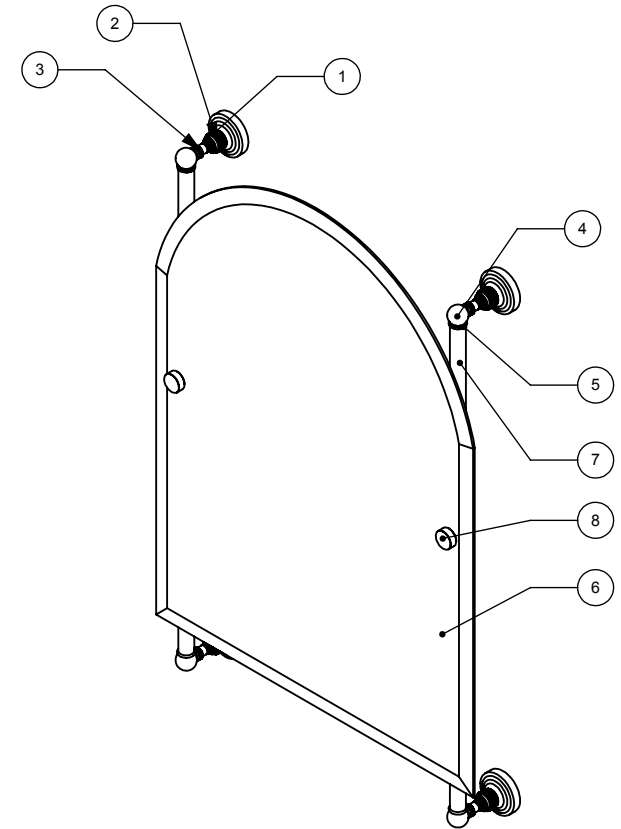

ITEM NO.	P/N	Description	QTY.
1	BPWV	BACKPLATE	4
2	NKSL-58	SUPPORT	4
3	NKSL-1.25	NECK	4
4	BL2T-1	HUB	4
5	CRRD-34	CHECK RING	4
6	MRAT-94	MIRROR	1
7	TU34-28	TUBE	2
8	CARD-1	LOCK	2

UNLESS OTHERWISE STATED

.X	±.3mm
.XX	±.15mm
.XXX	±.008mm

COPYRIGHT © Allied Brass 2017

THIRD ANGLE PROJECTION

DRAWN	4/9/2017	I.M	MATERIAL:	BRASS	FINISH	TBD
CHECKED	4/9/2017	P.D	DESCRIPTION:		QUANTITY	TBD
APPROVED	4/9/2017	R.A	Waverly Place Collection Arched Top Frameless Rail Mounted Mirror		DRAWING No.	REV
					WP-27-94	0
				SCALE	1:9	SHEET: 01 A4