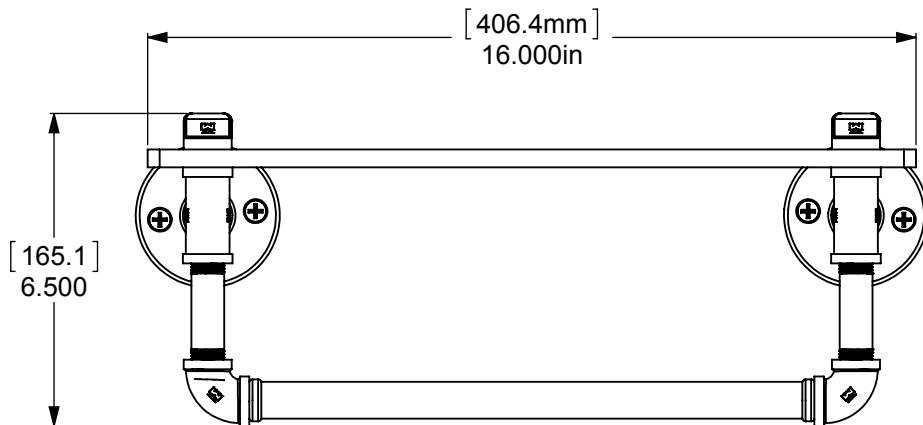

ITEM NO.	PART NUMBER	DESCRIPTION	QTY.
1	PIPE-FL38-3	3/8" FLANGE	2
2	PIPE-EL38-90	3/8" 90 DEG. ELBOW	2
3	PIPE-CAP-38	3/8" CAP	2
4	PIPE-NIP38-2.5	3/8" 2 1/2" NIP	4
5	PIPE-TEE-38	3/8" TEE	2
6	BUS-38X18	3/8" BUSHING	6
7	CRRD2-34	3/4" DOUBLE CK RING	2
8	TU34-14	3/4" TUBE 14"	1
9	GLRT-16	GLASS SHELF 16"	1
10	WOOD SCREW-12	#12 WOOD SCREW	8

UNLESS OTHERWISE STATED

.X	±.3mm
.XX	±.15mm
.XXX	±.008mm

COPYRIGHT © Allied Brass 2017

DRAWN	5/27/2017	I.M
CHECKED	5/27/2017	P.D
APPROVED	5/27/2017	R.A

MATERIAL:	BRASS
DESCRIPTION:	Pipeline Collection Glass Shelf with Towel Bar

APPROVED FOR PRODUCTION
 BY: RICHARD PAUL
 DATE: 5/27/2017

FINISH	TBD
QUANTITY	TBD
DRAWING No.	REV
P-410-16-GSTB	0
SCALE	1:5
SHEET: 01	A4