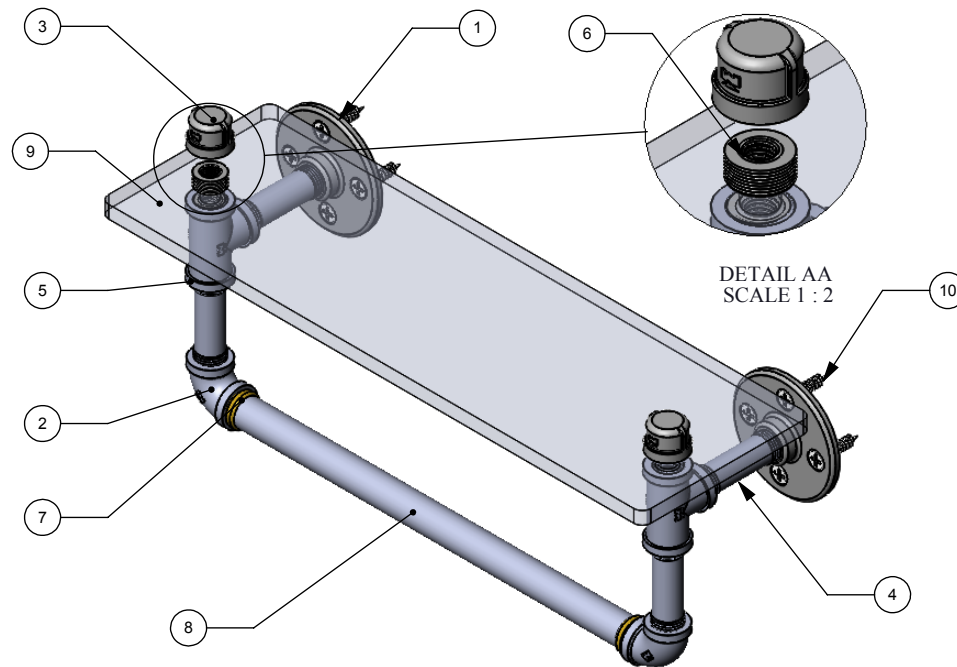

ITEM NO.	PART NUMBER	DESCRIPTION	QTY.
1	PIPE-FL38-3	3/8" FLANGE	2
2	PIPE-EL38-90	3/8" 90 DEG. ELBOW	2
3	PIPE-CAP-38	3/8" CAP	2
4	PIPE-NIP38-2.5	3/8" 2 1/2" NIP	4
5	PIPE-TEE-38	3/8" TEE	2
6	BUS-38X18	3/8" BUSHING	6
7	CRRD2-34	3/4" DOUBLE CK RING	2
8	TU34-14	3/4" TUBE 14"	1
9	GLRT-16	GLASS SHELF 16"	1
10	WOOD SCREW-12	#12 WOOD SCREW	8

UNLESS OTHERWISE STATED

.X	±.3mm
.XX	±.15mm
.XXX	±.008mm

COPYRIGHT © Allied Brass 2017

DRAWN	5/27/2017	I.M
CHECKED	5/27/2017	P.D
APPROVED	5/27/2017	R.A

MATERIAL:	BRASS
DESCRIPTION:	Pipeline Collection Glass Shelf with Towel Bar

APPROVED FOR PRODUCTION
 BY: RICHARD PAUL
 DATE: 5/27/2017

FINISH	TBD
QUANTITY	TBD
DRAWING No.	REV
P-410-16-GSTB	0
SCALE	1:5
SHEET: 01	A4