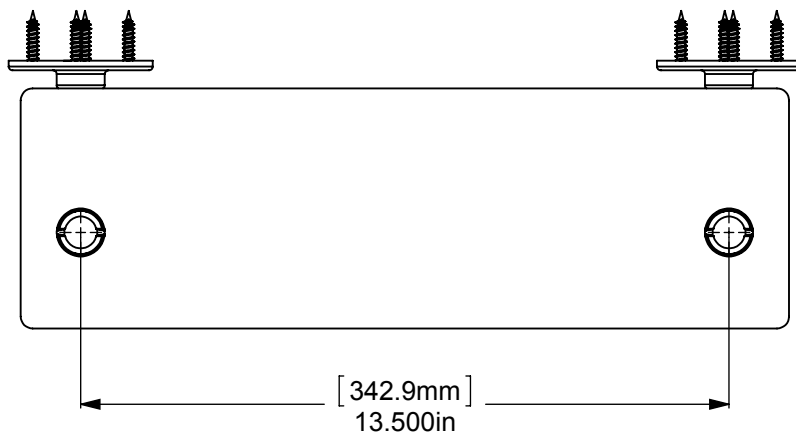

ITEM NO.	PART NUMBER	DESCRIPTION	QTY.
1	PIPE-FL38-3	3/8" FLANGE	2
2	PIPE-EL38-90	3/8" 90 DEG. ELBOW	2
3	PIPE-CAP-38	3/8" CAP	2
4	PIPE-NIP38-2.5	3/8" 2 1/2" NIP	4
5	PIPE-TEE-38	3/8" TEE	2
6	BUS-38X18	3/8" BUSHING	6
7	CRRD2-34	3/4" DOUBLE CK RING	2
8	TU34-14	3/4" TUBE 14"	1
9	GLRT-16	GLASS SHELF 16"	1
10	WOOD SCREW-12	#12 WOOD SCREW	8

UNLESS OTHERWISE STATED

.X	±.3mm
.XX	±.15mm
.XXX	±.008mm

COPYRIGHT © Allied Brass 2017

DRAWN	5/27/2017	I.M
CHECKED	5/27/2017	P.D
APPROVED	5/27/2017	R.A

MATERIAL:	BRASS
DESCRIPTION:	Pipeline Collection Glass Shelf with Towel Bar

APPROVED FOR PRODUCTION
 BY: RICHARD PAUL
 DATE: 5/27/2017

FINISH	TBD
QUANTITY	TBD
DRAWING No.	REV
P-410-16-GSTB	0
SCALE	1:5
SHEET: 01	A4