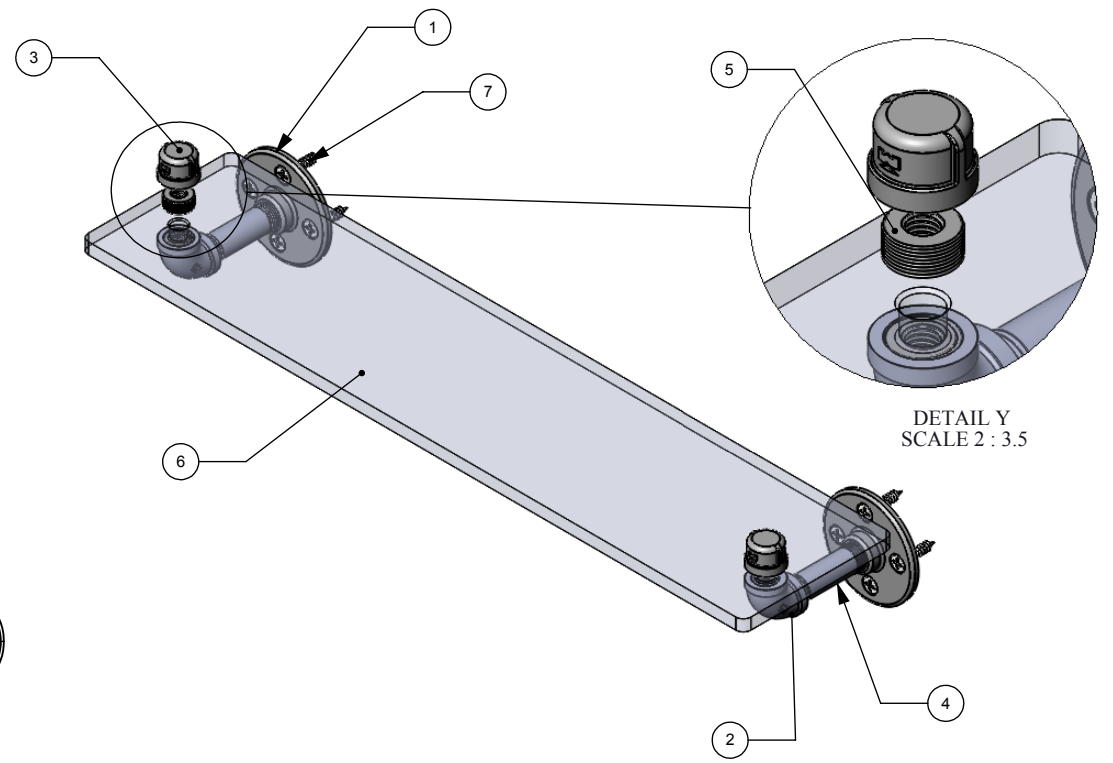

ITEM NO.	PART NUMBER	DESCRIPTION	QTY.
1	PIPE-FL38-3	3/8" FLANGE	2
2	PIPE-EL38-90	3/8" 90 DEG. ELBOW	2
3	PIPE-CAP-38	3/8" CAP	2
4	PIPE-NIP38-2.5	3/8" 2 1/2" NIP	2
5	BUS-38X18	3/8" BUSHING	4
6	GLRT-22	GLASS SHELF 22"	1
7	WOOD SCREW-12	#12 WOOD SCREW	8

UNLESS OTHERWISE STATED

.X	±.3mm
.XX	±.15mm
.XXX	±.008mm

COPYRIGHT © Allied Brass 2017

DRAWN	5/27/2017	I.M
CHECKED	5/27/2017	P.D
APPROVED	5/27/2017	R.A

MATERIAL:	BRASS
DESCRIPTION:	Pipeline Collection Glass Shelf