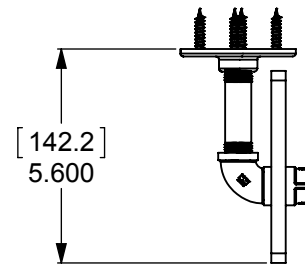

ITEM NO.	PART NUMBER	DESCRIPTION	QTY.
1	PIPE-FL38-3	3/8" FLANGE	2
2	PIPE-EL38-90	3/8" 90 DEG. ELBOW	2
3	PIPE-CAP-38	3/8" CAP	2
4	PIPE-NIP38-2.5	3/8" 2 1/2" NIP	2
5	BUS-38X18	3/8" BUSHING	4
6	GLRT-22	GLASS SHELF 22"	1
7	WOOD SCREW-12	#12 WOOD SCREW	8

UNLESS OTHERWISE STATED

.X	±.3mm
.XX	±.15mm
.XXX	±.008mm

COPYRIGHT © Allied Brass 2017

DRAWN	5/27/2017	I.M
CHECKED	5/27/2017	P.D
APPROVED	5/27/2017	R.A

MATERIAL:	BRASS
DESCRIPTION:	Pipeline Collection Glass Shelf

APPROVED FOR PRODUCTION

BY: RICHARD PAUL
DATE: 5/27/2017

FINISH	TBD
QUANTITY	TBD
DRAWING No.	REV
P-400-22-GS	0
SCALE	1:5
SHEET: 01	A4