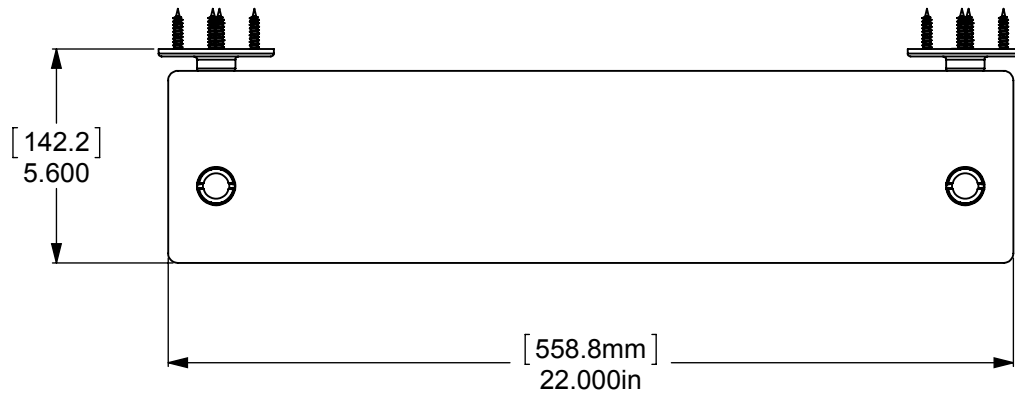

ITEM NO.	PART NUMBER	DESCRIPTION	QTY.
1	PIPE-FL38-3	3/8" FLANGE	2
2	PIPE-EL38-90	3/8" 90 DEG. ELBOW	2
3	PIPE-CAP-38	3/8" CAP	2
4	PIPE-NIP38-2.5	3/8" 2 1/2" NIP	2
5	BUS-38X18	3/8" BUSHING	4
6	GLRT-22	GLASS SHELF 22"	1
7	WOOD SCREW-12	#12 WOOD SCREW	8

UNLESS OTHERWISE STATED

.X	±.3mm
.XX	±.15mm
.XXX	±.008mm

COPYRIGHT © Allied Brass 2017

DRAWN	5/27/2017	I.M
CHECKED	5/27/2017	P.D
APPROVED	5/27/2017	R.A

MATERIAL:	BRASS
DESCRIPTION:	Pipeline Collection Glass Shelf

APPROVED FOR PRODUCTION

BY: RICHARD PAUL
DATE: 5/27/2017

FINISH	TBD
QUANTITY	TBD
DRAWING No.	REV
P-400-22-GS	0
SCALE	1:5
SHEET: 01	A4