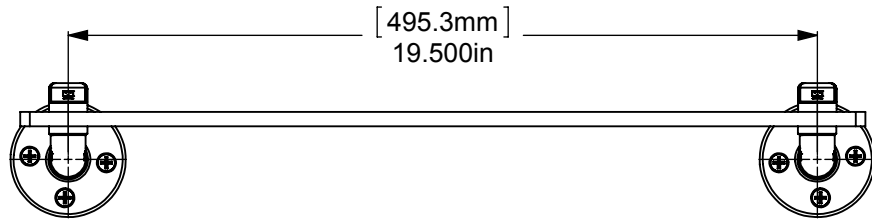

ITEM NO.	PART NUMBER	DESCRIPTION	QTY.
1	PIPE-FL38-3	3/8" FLANGE	2
2	PIPE-EL38-90	3/8" 90 DEG. ELBOW	2
3	PIPE-CAP-38	3/8" CAP	2
4	PIPE-NIP38-2.5	3/8" 2 1/2" NIP	2
5	BUS-38X18	3/8" BUSHING	4
6	GLRT-22	GLASS SHELF 22"	1
7	WOOD SCREW-12	#12 WOOD SCREW	8

UNLESS OTHERWISE STATED

.X	±.3mm
.XX	±.15mm
.XXX	±.008mm

COPYRIGHT © Allied Brass 2017

DRAWN	5/27/2017	I.M
CHECKED	5/27/2017	P.D
APPROVED	5/27/2017	R.A

MATERIAL:	BRASS
DESCRIPTION:	Pipeline Collection Glass Shelf