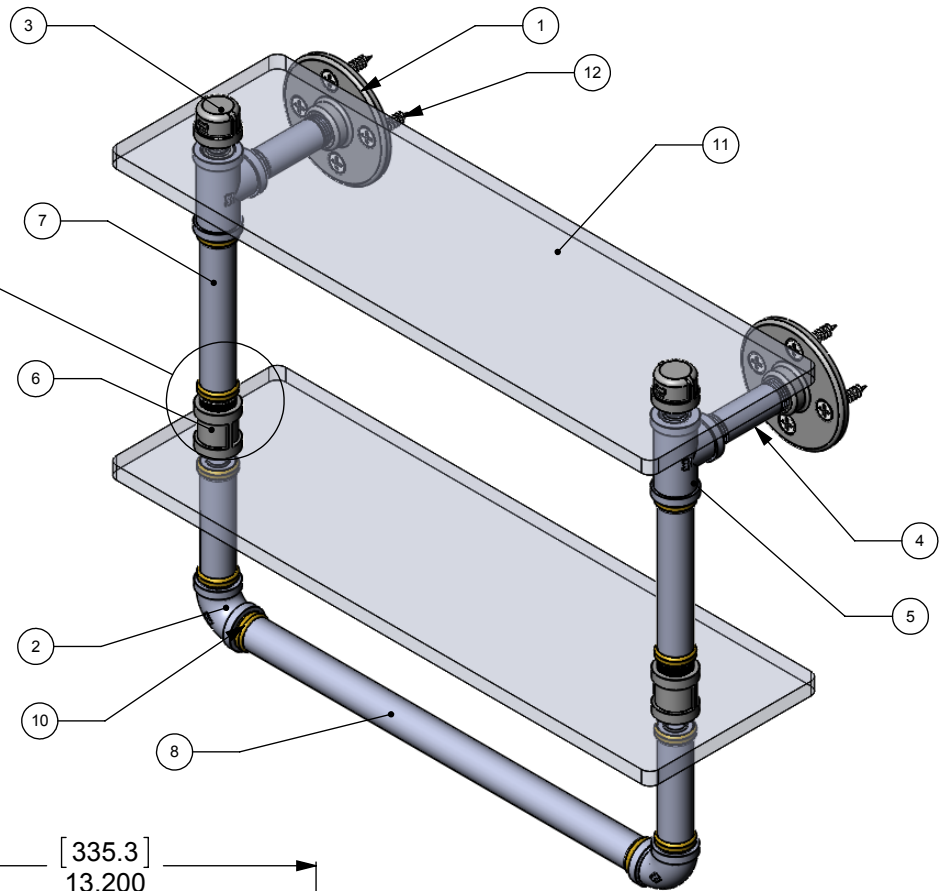

ITEM NO.	PART NUMBER	DESCRIPTION	QTY.
1	PIPE-FL38-3	3/8" FLANGE	2
2	PIPE-EL38-90	3/8" 90 DEG. ELBOW	2
3	PIPE-CAP-38	3/8" CAP	2
4	PIPE-NIP38-2.5	3/8" 2 1/2" NIP	2
5	PIPE-TEE-38	3/8" TEE	2
6	PIPE-CU-38	3/8" CUPLING	2
7	TU34-4	3/4" TUBE 4"	4
8	TU34-14	3/4" TUBE 14"	1
9	BUS-38X18	3/8" BUSHING	14
10	CRRD2-34	3/4" DOUBLE CK RING	10
11	GLRT-16	GLASS SHELF 16"	2
12	WOOD SCREW-12	#12 WOOD SCREW	8

MATERIAL:	BRASS
DESCRIPTION:	Pipeline Collection Double Glass Shelf with Towel Bar

FINISH	TBD
QUANTITY	TBD
DRAWING No.	P-430-16-DGSTB
REV	0
SCALE	1:6
SHEET: 01	A4