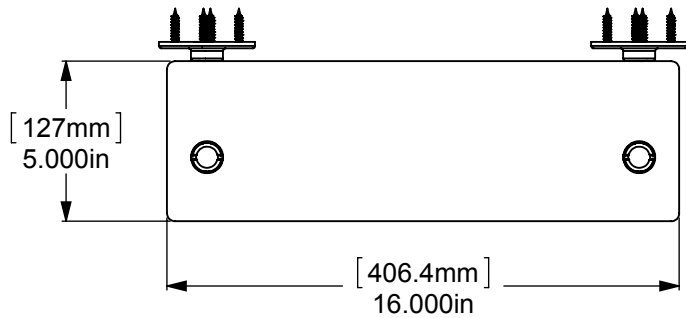

ITEM NO.	PART NUMBER	DESCRIPTION	QTY.
1	PIPE-FL38-3	3/8" FLANGE	2
2	PIPE-EL38-90	3/8" 90 DEG. ELBOW	2
3	PIPE-CAP-38	3/8" CAP	2
4	PIPE-NIP38-2.5	3/8" 2 1/2" NIP	2
5	PIPE-TEE-38	3/8" TEE	2
6	PIPE-CU-38	3/8" CUPLING	2
7	TU34-4	3/4" TUBE 4"	4
8	TU34-14	3/4" TUBE 14"	1
9	BUS-38X18	3/8" BUSHING	14
10	CRRD2-34	3/4" DOUBLE CK RING	10
11	GLRT-16	GLASS SHELF 16"	2
12	WOOD SCREW-12	#12 WOOD SCREW	8

MATERIAL:	BRASS
DESCRIPTION:	Pipeline Collection Double Glass Shelf with Towel Bar

FINISH	TBD
QUANTITY	TBD
DRAWING No.	P-430-16-DGSTB
REV	0
SCALE	1:6
SHEET: 01	A4