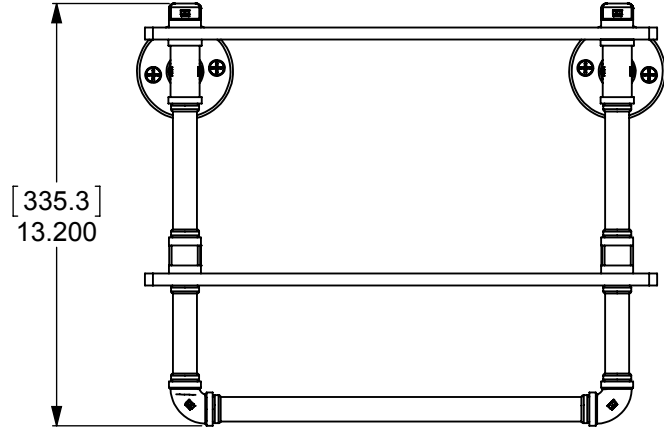

ITEM NO.	PART NUMBER	DESCRIPTION	QTY.
1	PIPE-FL38-3	3/8" FLANGE	2
2	PIPE-EL38-90	3/8" 90 DEG. ELBOW	2
3	PIPE-CAP-38	3/8" CAP	2
4	PIPE-NIP38-2.5	3/8" 2 1/2" NIP	2
5	PIPE-TEE-38	3/8" TEE	2
6	PIPE-CU-38	3/8" CUPLING	2
7	TU34-4	3/4" TUBE 4"	4
8	TU34-14	3/4" TUBE 14"	1
9	BUS-38X18	3/8" BUSHING	14
10	CRRD2-34	3/4" DOUBLE CK RING	10
11	GLRT-16	GLASS SHELF 16"	2
12	WOOD SCREW-12	#12 WOOD SCREW	8

MATERIAL:	BRASS
DESCRIPTION:	Pipeline Collection Double Glass Shelf with Towel Bar

FINISH	TBD
QUANTITY	TBD
DRAWING No.	P-430-16-DGSTB
REV	0
SCALE	1:6
SHEET: 01	A4