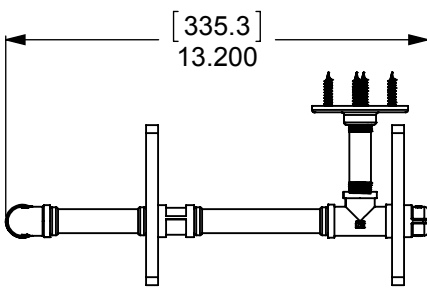

ITEM NO.	PART NUMBER	DESCRIPTION	QTY.
1	PIPE-FL38-3	3/8" FLANGE	2
2	PIPE-EL38-90	3/8" 90 DEG. ELBOW	2
3	PIPE-CAP-38	3/8" CAP	2
4	PIPE-NIP38-2.5	3/8" 2 1/2" NIP	2
5	PIPE-TEE-38	3/8" TEE	2
6	PIPE-CU-38	3/8" CUPLING	2
7	TU34-4	3/4" TUBE 4"	4
8	TU34-14	3/4" TUBE 14"	1
9	BUS-38X18	3/8" BUSHING	14
10	CRRD2-34	3/4" DOUBLE CK RING	10
11	GLRT-16	GLASS SHELF 16"	2
12	WOOD SCREW-12	#12 WOOD SCREW	8

**APPROVED FOR PRODUCTION**  
 BY: RICHARD PAUL  
 DATE: 6/8/2017

UNLESS OTHERWISE STATED

.X	±.3mm
.XX	±.15mm
.XXX	±.008mm

COPYRIGHT © Allied Brass 2017

DRAWN	6/7/2017	I.M
CHECKED	6/7/2017	P.D
APPROVED	6/7/2017	R.A

MATERIAL:	BRASS
DESCRIPTION:	Pipeline Collection Double Glass Shelf with Towel Bar

FINISH	TBD
QUANTITY	TBD
DRAWING No.	P-430-16-DGSTB
REV	0
SCALE	1:6
SHEET: 01	A4