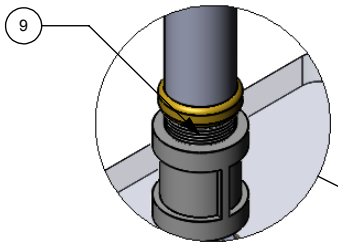

ITEM NO.	PART NUMBER	DESCRIPTION	QTY.
1	PIPE-FL38-3	3/8" FLANGE	2
2	PIPE-EL38-90	3/8" 90 DEG. ELBOW	2
3	PIPE-CAP-38	3/8" CAP	2
4	PIPE-NIP38-2.5	3/8" 2 1/2" NIP	2
5	PIPE-TEE-38	3/8" TEE	2
6	PIPE-CU-38	3/8" CUPLING	2
7	TU34-4	3/4" TUBE 4"	4
8	TU34-14	3/4" TUBE 14"	1
9	BUS-38X18	3/8" BUSHING	14
10	CRRD2-34	3/4" DOUBLE CK RING	10
11	GLRT-16	GLASS SHELF 16"	2
12	WOOD SCREW-12	#12 WOOD SCREW	8

**APPROVED FOR PRODUCTION**  
 BY: RICHARD PAUL  
 DATE: 6/8/2017

UNLESS OTHERWISE STATED

.X	±.3mm
.XX	±.15mm
.XXX	±.008mm

COPYRIGHT © Allied Brass 2017

DRAWN	6/7/2017	I.M
CHECKED	6/7/2017	P.D
APPROVED	6/7/2017	R.A

MATERIAL:	BRASS
DESCRIPTION:	Pipeline Collection Double Glass Shelf with Towel Bar

FINISH	TBD
QUANTITY	TBD
DRAWING No.	P-430-16-DGSTB
REV	0
SCALE	1:6
SHEET: 01	A4